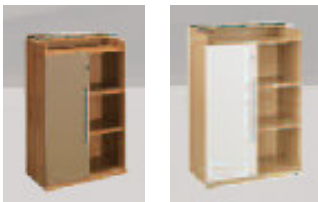

Desk return with pencil drawer
1020mm x 450mm x 690mm high @ **£135.00**

Two drawer under desk pedestal with filing drawer,. Central locking and anti tilt castor
420mm x 620mm x 650mm high @ **£274.00**

Three drawer under desk pedestal as above
420mm x 620mm x 650mm high @ **£274.00**

Low lockable cupboard with 1 internal adjustable shelf
800mm wide x 450mm deep x 750mm high @ **£171.00**

Bench unit with two hinged doors and lockable suspended filing drawer. Clear glass top mounted on grey posts

1350mm wide x 460mm deep x 450mm high @ **£329.00**

Credenza with one sliding door and four adjustable shelves. lockable door in the left hand position. Clear glass top

1600mm wide x 450mm deep x 800mm high @ **£333.00**

Mid height storage cupboard with lockable sliding door in left hand position, four adjustable internal shelves and glass top

800mm wide x 450mm deep x 1250mm high @ **£376.00**

Mid height storage cupboard with two hinged doors, six internal adjustable shelves and glass top