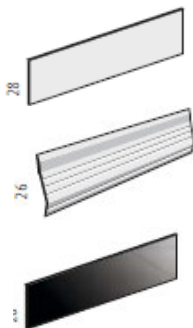

Modesty panels for individual desks

1000mm for 1600mm desks in white, maple or wenge @ **£56.00**
1000mm for 1600mm desks polished aluminium @ **£108.00**
1200mm for 1800mm desks polished aluminium @ **£119.00**
1400mm for 2000 or 2200mm desks polished aluminium @ **£135.00**
1200mm for 180mm desks in black glass @ **£125.00**
1400mm for 2000 and 2200mm desks in black glass @ **£151.00**