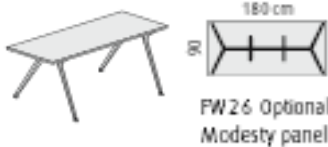

1800mm x 900mm silver or white frame frosted glass @ **£828.00**

As above with blue, white or black glass @ **£863.00**

For polished frame add **£222.00**

For chrome frame add **£498.00**

FW 26 Optional Modesty panel

2000mm x 1000mm silver or white frame transparent glass @ **£852.00**

As above with frosted glass @ **£932.00**

As above with blue, white black glass @ **£973.00**

For polished frame add **£228.00**

For chrome frame add **£510.00**