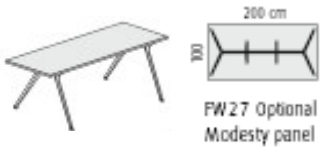

FW 27 Optional Modesty panel

2200mm x 1000mm silver or white frame in black glass only @ **£1012.00**

For polished frame add **£228.00**

chrome frame add **£510.00**