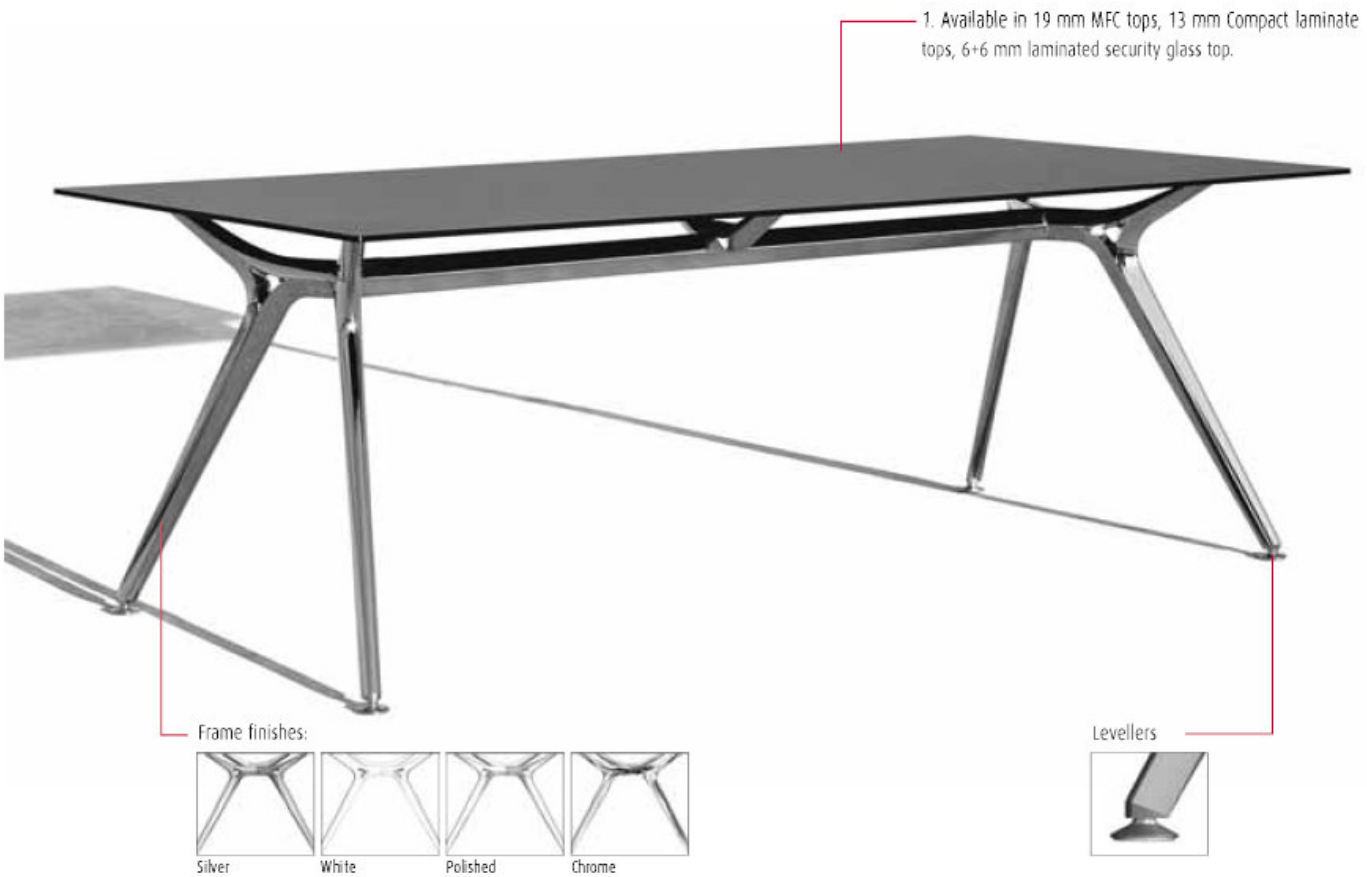

Frame finishes:

Levellers

• ARKITEK

• Individual and meeting desks

• Executive desk supported by Block storage unit

• Twin desks with 500 mm cable access

• Twin desks with full length top access cable tray

• Meeting tables

• Coffee tables