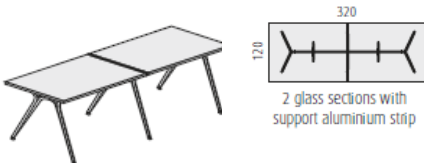

3200mm x 1200mm silver or white frame frosted glass @ **£1614.00**

As above with black or blue glass @ **£1692.00**

For polished frame @ **£314.00**

For chrome frame add **£758.00**