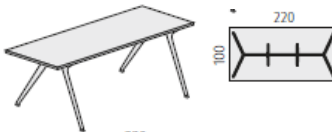

MFC:

19 mm melamine faced board with 3 mm thermofused ABS edge with a 2 mm radius.

00 White

18 Maple

19 Wengue

Compact Laminated:

13 mm compact laminated top, contrast edge and double sided white or wengue face finish.

30 White

19 Wengue

Glass:

5+5 mm and 6+6 mm laminated security glass.

50 Frosted

51 Clear

55 Blue

59 Dark

Glass desks and tables

1600mm x 800mm silver or white frame with frosted glass @ **£768.00**

As above with blue, black or white glass @ **£801.00**

For polished frame add **£222.00**

For chrome frame add **£498.00**

1800mm x 900mm silver or white frame frosted glass @ **£828.00**

As above with blue, white or black glass @ **£863.00**

For polished frame add **£222.00**

For chrome frame add **£498.00**

FW 26 Optional Modesty panel

2000mm x 1000mm silver or white frame transparent glass @ **£852.00**

As above with frosted glass @ **£932.00**

As above with blue, white black glass @ **£973.00**

For polished frame add **£228.00**

For chrome frame add **£510.00**

FW 27 Optional Modesty panel

2200mm x 1000mm silver or white frame in black glass only @ **£1012.00**

For polished frame add **£228.00**

chrome frame add **£510.00**

2200mm x 1100mm silver or white frame transparent glass @ **£930.00**

As above with frosted glass @ **£1015.00**

As above with blue or black glass @ **£1072.00**

For polished frame add **£222.00**

For chrome frame add **£510.00**

1200mm x 1200mm silver or white frame transparent glass @ **£578.00**

As above with black or blue glass @ **£708.00**

For polished frame add **£177.00**

For chrome frame add **£447.00**

3200mm x 1200mm silver or white frame frosted glass @ **£1614.00**

As above with black or blue glass @ **£1692.00**

For polished frame @ **£314.00**

For chrome frame add **£758.00**

2 glass sections with support aluminium strip

1600mm x 1200mm extension white or silver frame with frosted glass @ **£775.00**

As above with black or blue glass @ **£820.00**