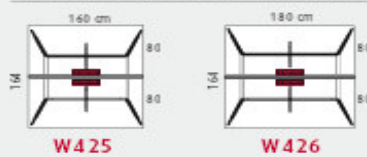

• Twin desks with 500 mm cable access