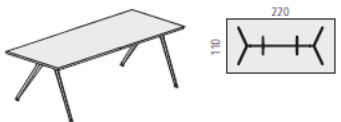

2200mm x 1100mm silver or white frame transparent glass @ **£930.00**

As above with frosted glass @ **£1015.00**

As above with blue or black glass @ **£1072.00**

For polished frame add **£222.00**

For chrome frame add **£510.00**