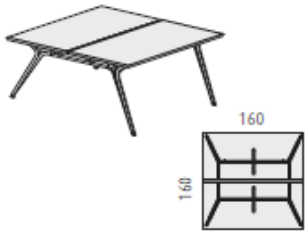

1600mm x 1200mm extension white or silver frame with frosted glass @ **£775.00**

As above with black or blue glass @ **£820.00**

For polished frame add **£103.00**

For chrome frame add **£249.00**

1600mm x 1600mm twin desk silver or white frame with frosted glass @ **£1339.00**
 As above with white, blue or black glass top @ **£1399.00**
 For polished frame add **£228.00**
 For chrome frame add **£575.00**