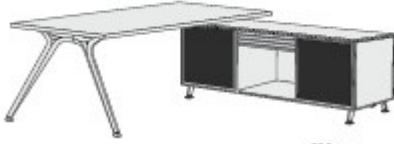

WL16

The desk with wengue compact includes a FW27 wengue compact modesty panel. Modesty panel is optional for glass desk-top finish.