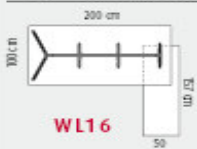

• Executive desk supported by Block storage unit