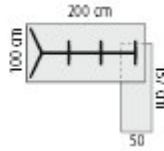

2000mm Arkitekt desk black glass top with 1570mm x 500mm Bloc 20 side unit with polished frame @ **£1502.00**

As above with chrome frame @ **£1716.00**

As above with HPL wengue top and polished frame @ **£1469.00**

AS above with HPL wengue top and chrome frame @ **£1679.00**

All prices exclude VAT and include delivery to mainland UK during normal working hours