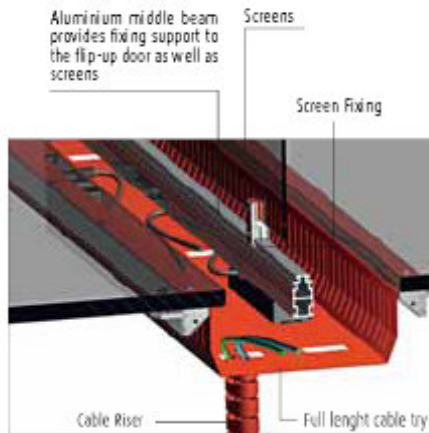

• Executive desk supported by Block storage unit

• Twin desks with 500 mm cable access

• Twin desks with full length top access cable tray

• Meeting tables

• Coffee tables

• TECHNICAL FEATURES

Frame:

Moulded aluminium frame available in silver or white coating, polished and polished+chromed finishes. The legs are moulded aluminium and the beams are extruded aluminium.

Optional aluminium modesty panel:

Leg Supports:

Total desk height:
74,5 cm.

Moulded aluminium levelling support chromed. Each leveller includes anti-skid pad.

Cable management options:

• Full length:

• Cable box:

Two innovative cable management options providing effective cable management solutions. On the central beam you can fit screens, toolbars and lighting.

MFC:

19 mm melamine faced board with 3 mm thermofused ABS edge with a 2 mm radius.