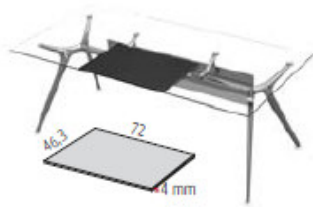

1600mm x 1200mm extension white or silver frame with frosted glass @ **£775.00**

As above with black or blue glass @ **£820.00**

For polished frame add **£103.00**

For chrome frame add **£249.00**

1600mm x 1600mm twin desk silver or white frame with frosted glass @ **£1339.00**
 As above with white, blue or black glass top @ **£1399.00**
 For polished frame add **£228.00**
 For chrome frame add **£575.00**