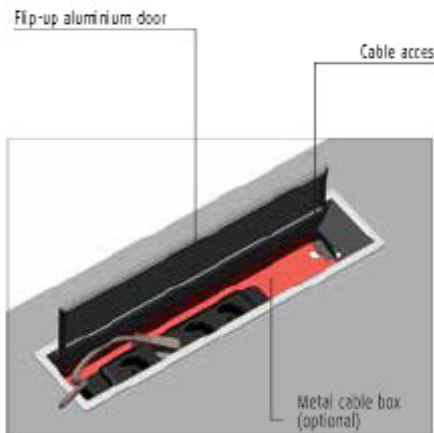

• Executive desk supported by Block storage unit

• Twin desks with 500 mm cable access

• Twin desks with full length top access cable tray

• Meeting tables

• Coffee tables

• TECHNICAL FEATURES

Frame:

Moulded aluminium frame available in silver or white coating, polished and polished+chromed finishes. The legs are moulded aluminium and the beams are extruded aluminium.

Optional aluminium modesty panel:

Leg Supports:

Total desk height:
74,5 cm.

Moulded aluminium levelling support chromed. Each leveller includes anti-skid pad.

Cable management options:

• Full length:

• Cable box:

Two innovative cable management options providing effective cable management solutions. On the central beam you can fit screens, toolbars and lighting.

MFC:

19 mm melamine faced board with 3 mm thermofused ABS edge with a 2 mm radius.