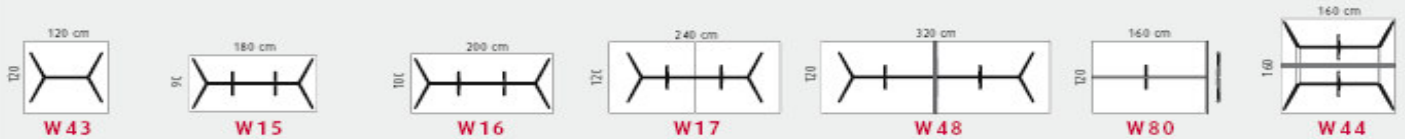

• Executive desk supported by Block storage unit

• Twin desks with 500 mm cable access

• Twin desks with full length top access cable tray

• Meeting tables

• Coffee tables

• TECHNICAL FEATURES

Frame:

Moulded aluminium frame available in silver or white coating, polished and polished+chromed finishes. The legs are moulded aluminium and the beams are extruded aluminium.