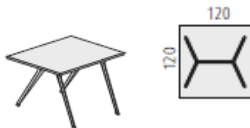

For chrome frame add **£510.00**

1200mm x 1200mm silver or white frame transparent glass @ **£578.00**

As above with black or blue glass @ **£708.00**

For polished frame add **£177.00**

For chrome frame add **£447.00**