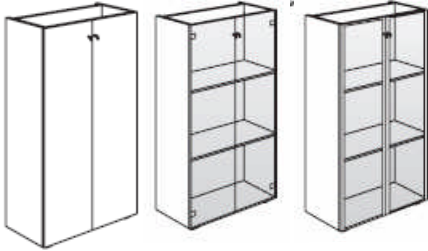

FLOAT glass 0.5cm thick.

Colours: **C** Transparent

SILK SCREEN glass 0.5cm thick.

Colours: **KV** Black - **WV** White

Various accessories are available.

ATTENTION

Order top of the H 83 / H 160 storage units separately (see page 75).

Top thickness is already included in the storage units height.

H 205 storage units: top included.

830mm high x 460mm wide x 500mm deep single door @ £97.00
As above with 4 drawers @ £161.00
830mm high x 920mm wide x 500mm deep 2 door unit @ £136.00

1600mm high x 460mm wide x 500mm deep single door @ £144.00
As above with single smoked glass door @ £137.00
As above with single Aluminium framed clear glass door @ £221.00
As above with Aluminium framed black or white glass door @ £257.00

1600mm high x 920mm wide x 500mm deep 2 door cupboard @ £205.00
As above with smoked glass doors @ £202.00
As above with Aluminium framed clear glass doors @ £352.00
As above with Aluminium framed white or black glass doors @ £405.00