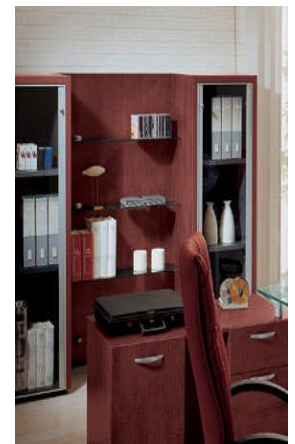

OFFICE REALITY LTD

Studio Executive Cupboards

Contact us on 01823 663880 or email us at info@officereality.co.uk

Affordable expertise @ www.officereality.co.uk