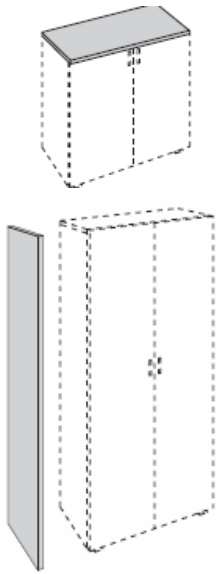

1600mm high x 460mm wide x 500mm deep single door @ £144.00
As above with single smoked glass door @ £137.00
As above with single Aluminium framed clear glass door @ £221.00
As above with Aluminium framed black or white glass door @ £257.00

1600mm high x 920mm wide x 500mm deep 2 door cupboard @ £205.00
As above with smoked glass doors @ £202.00
As above with Aluminium framed clear glass doors @ £352.00
As above with Aluminium framed white or black glass doors @ £405.00

2050mm high x 460mm wide x 500mm deep single door cupboard @ £209.00
As above with Aluminium framed clear glass door @ £299.00
As above with Aluminium framed white or black glass door @ £329.00
As above with upper smoked glass door @ £216.00
As above with upper Aluminium frame clear glass door @ £290.00
As above with Aluminium framed white or black glass door @ £308.00

2050mm high x 920mm wide x 500mm deep 2 door cupboard @ £309.00
As above with Aluminium framed clear glass doors @ £482.00
As above with Aluminium frame white or black glass doors @ £531.00

2050mm high x 920mm wide x 500mm deep with upper smoked glass doors @ £314.00
As above with Aluminium framed clear glass doors @ £450.00
As above with Aluminium frame black or white glass doors @ £485.00