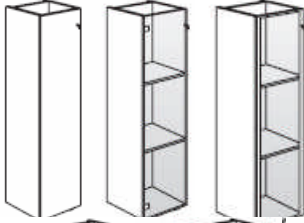

FLOAT glass 0.5cm thick.

Colours: **C** Transparent

SILK SCREEN glass 0.5cm thick.

Colours: **KV** Black - **WV** White

Various accessories are available.

ATTENTION

Order top of the H 83 / H 160 storage units separately (see page 75).

Top thickness is already included in the storage units height.

H 205 storage units: top included.

830mm high x 460mm wide x 500mm deep single door @ £97.00
As above with 4 drawers @ £161.00
830mm high x 920mm wide x 500mm deep 2 door unit @ £136.00