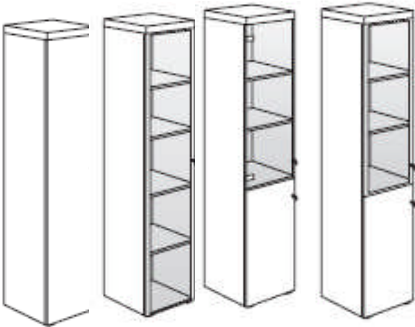

FLOAT glass 0.5cm thick.

Colours: **C** Transparent

SILK SCREEN glass 0.5cm thick.

Colours: **KV** Black - **WV** White

Various accessories are available.

ATTENTION

Order top of the H 83 / H 160 storage units separately (see page 75).

Top thickness is already included in the storage units height.

H 205 storage units: top included.

830mm high x 460mm wide x 500mm deep single door @ £97.00
As above with 4 drawers @ £161.00
830mm high x 920mm wide x 500mm deep 2 door unit @ £136.00

1600mm high x 460mm wide x 500mm deep single door @ £144.00
As above with single smoked glass door @ £137.00
As above with single Aluminium framed clear glass door @ £221.00
As above with Aluminium framed black or white glass door @ £257.00

1600mm high x 920mm wide x 500mm deep 2 door cupboard @ £205.00
As above with smoked glass doors @ £202.00
As above with Aluminium framed clear glass doors @ £352.00
As above with Aluminium framed white or black glass doors @ £405.00