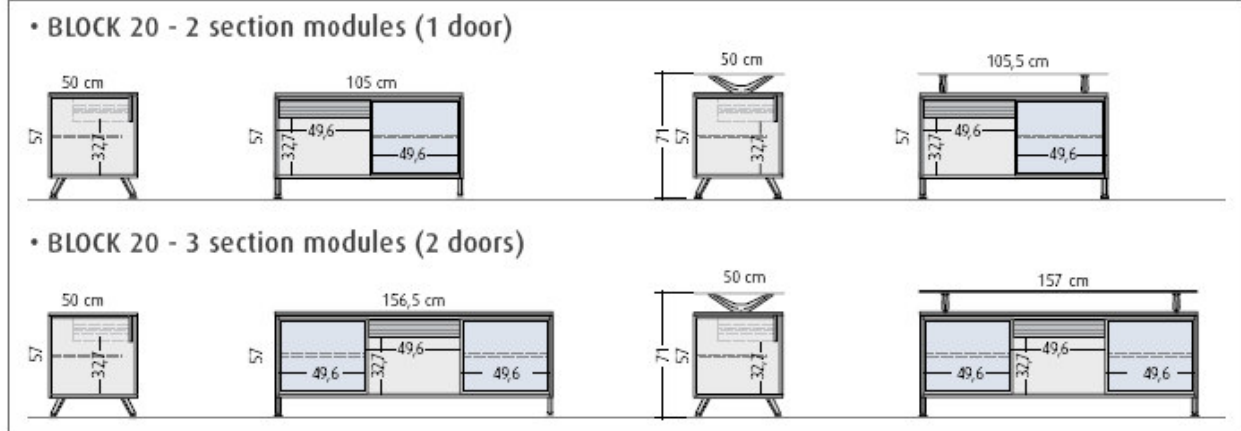

DIMENSIONS

EXAMPLE LAYOUTS

790mm wide x 500mm deep with Aluminium drawer, Pull out filing drawer. Lockable front castors @ **£316.00**

790mm wide x 500mm deep Aluminium drawer, MFC doors Lockable front castors @ **£264.00**

• BLOCK 20

Block series 20 includes 2 and 3 section modules with one or two sliding doors. It provides elegant desk return options as well as personal storage for executive offices

DIMENSIONS

EXAMPLE LAYOUTS

Series Block 20 is recommended as desk return or auxiliary desk on executive layouts.

1060mm wide x 500mm deep Aluminium drawer MFC shelf MFC sliding door @ **£343.00**

1060mm wide x 500mm deep, Aluminium drawer MFC shelf and glass sliding door.
Frosted glass @ **£375.00**
Bronze, Blue or Dark glass @ **£378.00**

• BLOCK 30 - BLOCK 40

• DIMENSIONS - BLOCK 30

BL32

790mm wide x 500mm deep MFC doors @ **£212.00**

BL33

790mm wide x 500mm deep
Frosted glass doors @ **£303.00**
Blue, Bronze or Dark glass doors @ **£312.00**