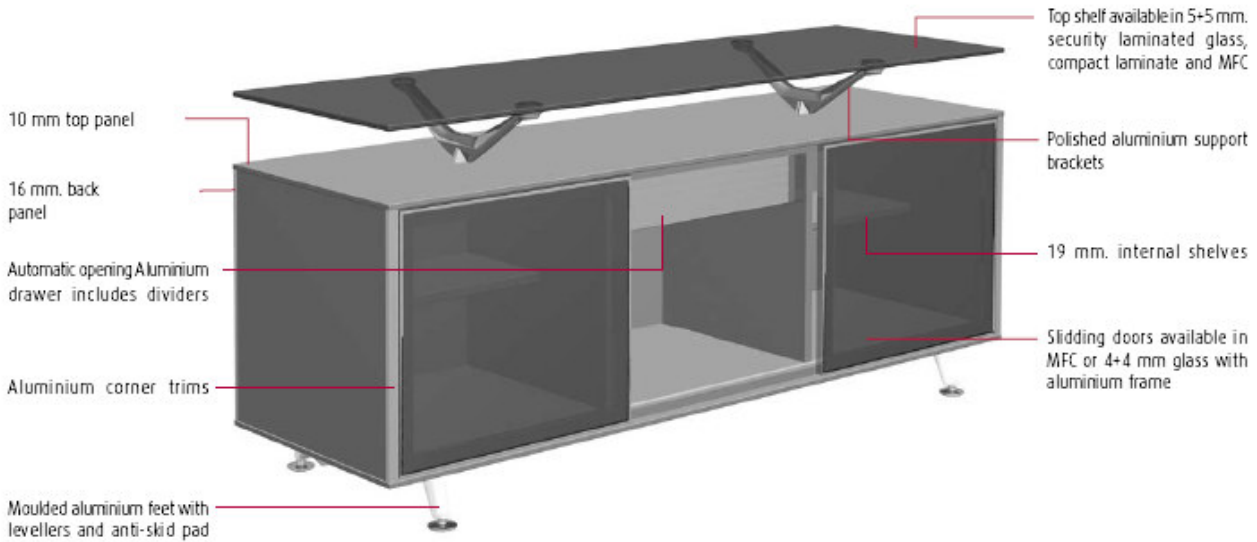

DIMENSIONS

EXAMPLE LAYOUTS

790mm wide x 500mm deep with Aluminium drawer, Pull out filing drawer. Lockable front castors @ **£316.00**

790mm wide x 500mm deep Aluminium drawer, MFC doors Lockable front castors @ **£264.00**

790mm wide x 500mm deep Aluminium drawer and pull out filing drawer @ **£346.00**

790mm wide x 500mm deep Aluminium drawer and MFC doors @ **£275.00**

Glass pedestal tops for Block 10 units

Clear glass @ **£91.00**
Frosted glass @ **£111.00**
Blue, Bronze or Dark glass @ **£119.00**

• BLOCK 20

Block series 20 includes 2 and 3 section modules with one or two sliding doors. It provides elegant desk return options as well as personal storage for executive offices

DIMENSIONS

EXAMPLE LAYOUTS

Series Block 20 is recommended as desk return or auxiliary desk on executive layouts.

1060mm wide x 500mm deep Aluminium drawer MFC shelf MFC sliding door @ **£343.00**

1060mm wide x 500mm deep, Aluminium drawer MFC shelf and glass sliding door.
Frosted glass @ **£375.00**
Bronze, Blue or Dark glass @ **£378.00**