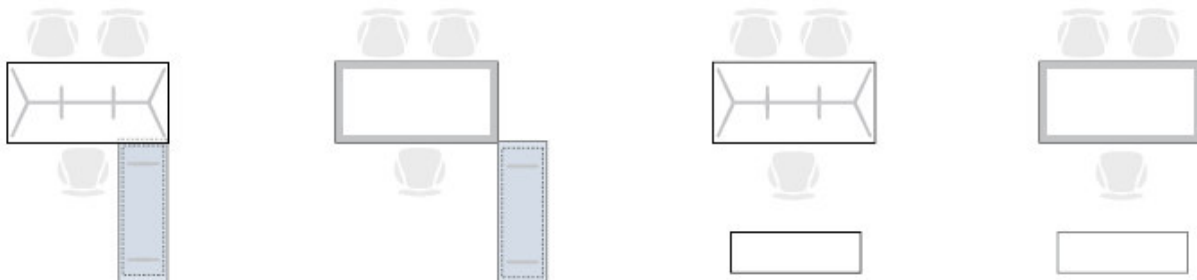

• BLOCK 20

Block series 20 includes 2 and 3 section modules with one or two sliding doors. It provides elegant desk return options as well as personal storage for executive offices

DIMENSIONS

EXAMPLE LAYOUTS

Series Block 20 is recommended as desk return or auxiliary desk on executive layouts.

1060mm wide x 500mm deep Aluminium drawer MFC shelf MFC sliding door @ **£343.00**

1060mm wide x 500mm deep, Aluminium drawer MFC shelf and glass sliding door.
Frosted glass @ **£375.00**
Bronze, Blue or Dark glass @ **£378.00**

• BLOCK 30 - BLOCK 40

• DIMENSIONS - BLOCK 30

BL32

790mm wide x 500mm deep MFC doors @ **£212.00**

BL33

790mm wide x 500mm deep
Frosted glass doors @ **£303.00**
Blue, Bronze or Dark glass doors @ **£312.00**