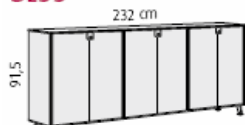

• BLOCK 30 - BLOCK 40

• DIMENSIONS - BLOCK 30

BL32

790mm wide x 500mm deep MFC doors @ **£212.00**

BL33

790mm wide x 500mm deep
Frosted glass doors @ **£303.00**
Blue, Bronze or Dark glass doors @ **£312.00**

BL34

1560mm wide x 500mm deep
MFC doors @ **£380.00**

BL35

1560mm wide x 500mm deep
Frosted glass doors @ **£570.00**
Blue, Bronze or dark Glass doors @ **£581.00**

BL36

2320mm wide x 500mm deep
MFC doors @ **£548.00**

2320mm wide x 500mm deep
Frosted glass doors @ **£814.00**
Blue, Bronze or dark glass doors @ **£845.00**

00
WHITE

18
MAPLE

19
WENGUE

• DIMENSIONS - BLOCK 40

BL41

790mm wide x 500mm deep MFC doors @ **£249.00**