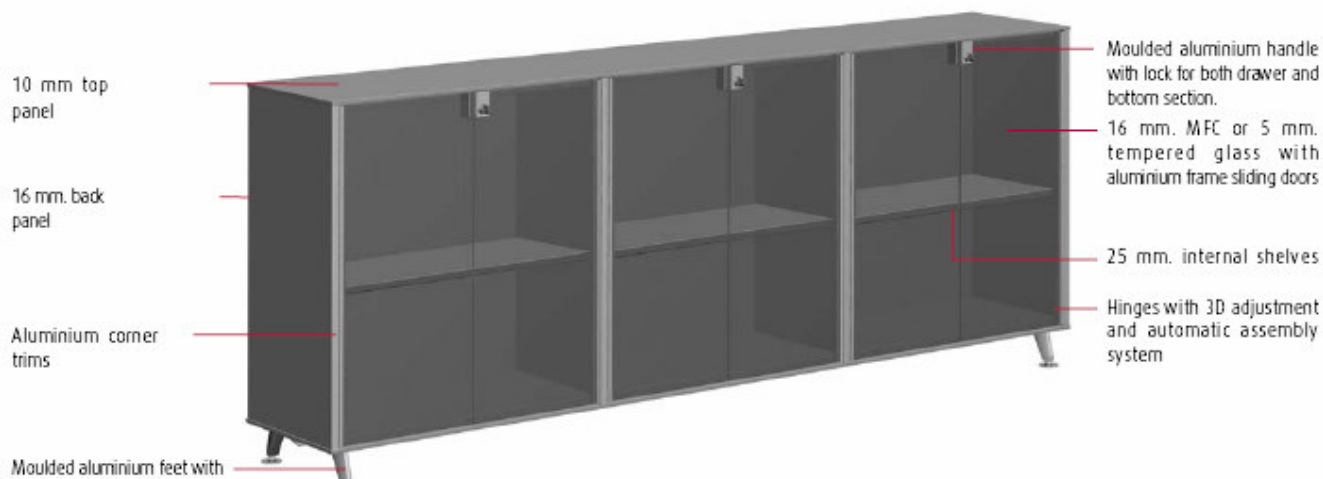

• BLOCK 30 - BLOCK 40

• BLOCK 30 - BLOCK 40

• DIMENSIONS - BLOCK 30