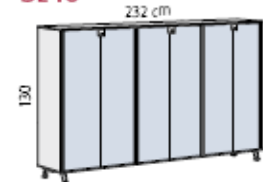

BL44

1560mm wide x 500mm deep with frosted glass doors @ **£692.00**
 1560mm wide x 500mm deep with blue, bronze or dark glass doors @ **£724.00**

BL45

2320mm wide x 500mm deep with MFC doors @ **£641.00**

BL46

2320mm wide x 500mm deep with frosted glass doors @ **£994.00**
 2320mm wide x 500mm deep with blue, bronze or dark glass doors @ **£1035.00**

00
WHITE

18
MAPLE

19
WENGUE

All prices exclude VAT and include
 delivery to mainland UK during normal
 working hours