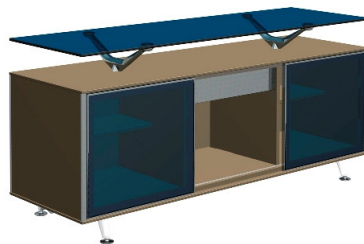

OFFICE REALITY LTD

Block

Contact us on 01823 663880 or email us at info@officereality.co.uk

Affordable expertise @ www.officereality.co.uk

BLOCK

Technical Profile

• BLOCK 10

Series BLOCK 10 includes aluminium drawer and filing or double door bottom section. Available with castors for mobile storage and fixed to be used as ancillary storage or desk-return.

DIMENSIONS

EXAMPLE LAYOUTS

790mm wide x 500mm deep with Aluminium drawer, Pull out filing drawer. Lockable front castors @ **£316.00**

790mm wide x 500mm deep Aluminium drawer, MFC doors Lockable front castors @ **£264.00**

790mm wide x 500mm deep Aluminium drawer and pull out filing drawer @ **£346.00**

790mm wide x 500mm deep Aluminium drawer and MFC doors @ **£275.00**

Glass pedestal tops for Block 10 units

Clear glass @ **£91.00**
Frosted glass @ **£111.00**
Blue, Bronze or Dark glass @ **£119.00**

• BLOCK 20

Block series 20 includes 2 and 3 section modules with one or two sliding doors. It provides elegant desk return options as well as personal storage for executive offices

DIMENSIONS

EXAMPLE LAYOUTS