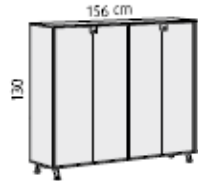

2320mm wide x 500mm deep
Frosted glass doors @ **£814.00**
Blue, Bronze or dark glass doors @ **£845.00**

00
WHITE

18
MAPLE

19
WENGUE

• DIMENSIONS - BLOCK 40

BL41

790mm wide x 500mm deep MFC doors @ **£249.00**

BL42

790mm wide x 500mm deep with frosted glass doors @ **£372.00**
 790mm wide x 500mm deep with Blue, Bronze or Dark glass doors @ **£383.00**

BL43

1560mm wide x 500mm deep with MFC doors @ **£449.00**