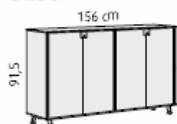

• BLOCK 30 - BLOCK 40

• DIMENSIONS - BLOCK 30

BL32

790mm wide x 500mm deep MFC doors @ **£212.00**

BL33

790mm wide x 500mm deep
Frosted glass doors @ **£303.00**
Blue, Bronze or Dark glass doors @ **£312.00**

BL34

1560mm wide x 500mm deep
MFC doors @ **£380.00**

BL35

1560mm wide x 500mm deep
Frosted glass doors @ **£570.00**
Blue, Bronze or dark Glass doors @ **£581.00**

BL36

2320mm wide x 500mm deep
MFC doors @ **£548.00**

2320mm wide x 500mm deep
Frosted glass doors @ **£814.00**
Blue, Bronze or dark glass doors @ **£845.00**

00
WHITE

18
MAPLE

19
WENGUE

• DIMENSIONS - BLOCK 40

BL41

790mm wide x 500mm deep MFC doors @ **£249.00**