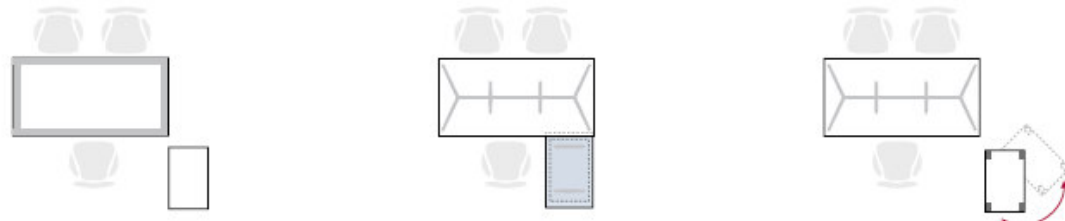

OFFICE REALITY LTD

Block

Contact us on 01823 663880 or email us at info@officereality.co.uk

Affordable expertise @ www.officereality.co.uk

BLOCK

Technical Profile

• BLOCK 10

Series BLOCK 10 includes aluminium drawer and filing or double door bottom section. Available with castors for mobile storage and fixed to be used as ancillary storage or desk-return.

DIMENSIONS

EXAMPLE LAYOUTS

790mm wide x 500mm deep with Aluminium drawer, Pull out filing drawer. Lockable front castors @ **£316.00**

790mm wide x 500mm deep Aluminium drawer, MFC doors Lockable front castors @ **£264.00**

• BLOCK 20

Block series 20 includes 2 and 3 section modules with one or two sliding doors. It provides elegant desk return options as well as personal storage for executive offices

DIMENSIONS

EXAMPLE LAYOUTS

• BLOCK 30 - BLOCK 40

• DIMENSIONS - BLOCK 30

BL32

790mm wide x 500mm deep MFC doors @ **£212.00**

BL33

790mm wide x 500mm deep
Frosted glass doors @ **£303.00**
Blue, Bronze or Dark glass doors @ **£312.00**