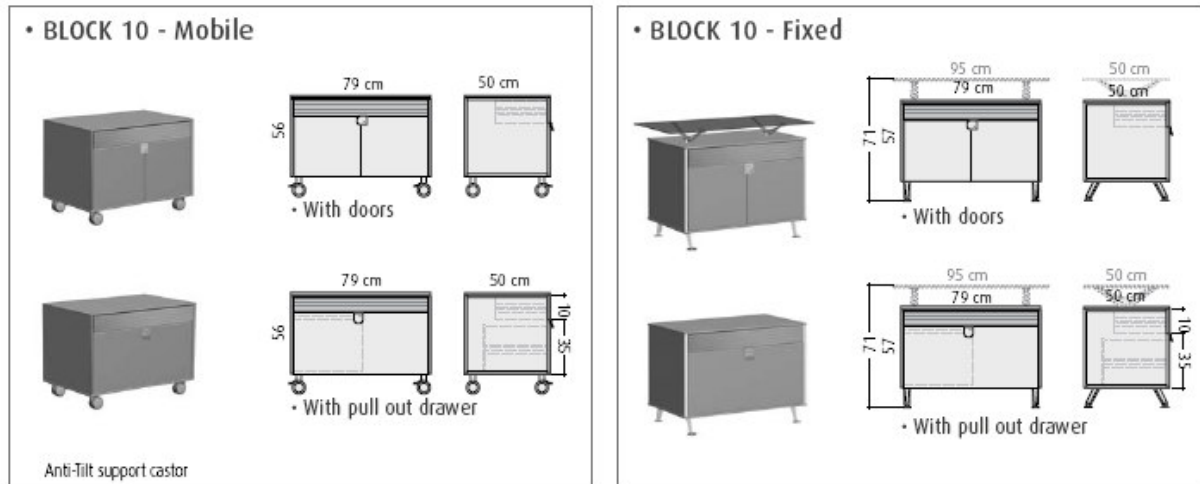

OFFICE REALITY LTD

Block

Contact us on 01823 663880 or email us at info@officereality.co.uk

Affordable expertise @ www.officereality.co.uk

BLOCK

Technical Profile

• BLOCK 10

Series BLOCK 10 includes aluminium drawer and filing or double door bottom section. Available with castors for mobile storage and fixed to be used as ancillary storage or desk-return.

DIMENSIONS

EXAMPLE LAYOUTS

790mm wide x 500mm deep with Aluminium drawer, Pull out filing drawer. Lockable front castors @ **£316.00**

790mm wide x 500mm deep Aluminium drawer, MFC doors Lockable front castors @ **£264.00**

• BLOCK 20

Block series 20 includes 2 and 3 section modules with one or two sliding doors. It provides elegant desk return options as well as personal storage for executive offices

DIMENSIONS

EXAMPLE LAYOUTS