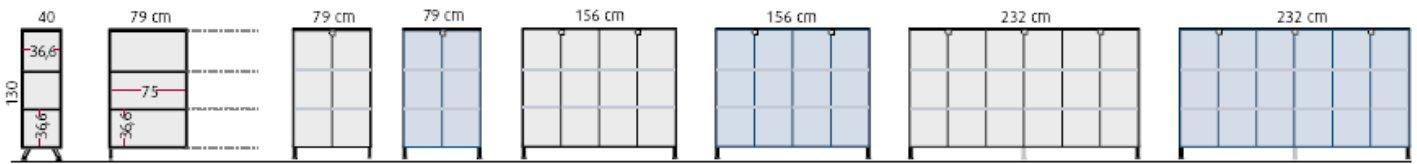

• BLOCK 30 - BLOCK 40

• DIMENSIONS - BLOCK 30

BL32

790mm wide x 500mm deep MFC doors @ **£212.00**

BL33

790mm wide x 500mm deep
Frosted glass doors @ **£303.00**
Blue, Bronze or Dark glass doors @ **£312.00**

2320mm wide x 500mm deep
Frosted glass doors @ **£814.00**
Blue, Bronze or dark glass doors @ **£845.00**

00
WHITE

18
MAPLE

19
WENGUE

• DIMENSIONS - BLOCK 40

BL41

790mm wide x 500mm deep MFC doors @ **£249.00**

BL42

790mm wide x 500mm deep with frosted glass doors @ **£372.00**
 790mm wide x 500mm deep with Blue, Bronze or Dark glass doors @ **£383.00**

BL43

1560mm wide x 500mm deep with MFC doors @ **£449.00**