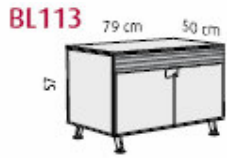

OFFICE REALITY LTD

Block

Contact us on 01823 663880 or email us at info@officereality.co.uk

Affordable expertise @ www.officereality.co.uk

BLOCK

Technical Profile

• BLOCK 10

Series BLOCK 10 includes aluminium drawer and filing or double door bottom section. Available with castors for mobile storage and fixed to be used as ancillary storage or desk-return.

DIMENSIONS

EXAMPLE LAYOUTS

790mm wide x 500mm deep with Aluminium drawer, Pull out filing drawer. Lockable front castors @ **£316.00**

790mm wide x 500mm deep Aluminium drawer, MFC doors Lockable front castors @ **£264.00**

790mm wide x 500mm deep Aluminium drawer and pull out filing drawer @ **£346.00**

790mm wide x 500mm deep Aluminium drawer and MFC doors @ **£275.00**

Glass pedestal tops for Block 10 units

Clear glass @ **£91.00**
Frosted glass @ **£111.00**
Blue, Bronze or Dark glass @ **£119.00**