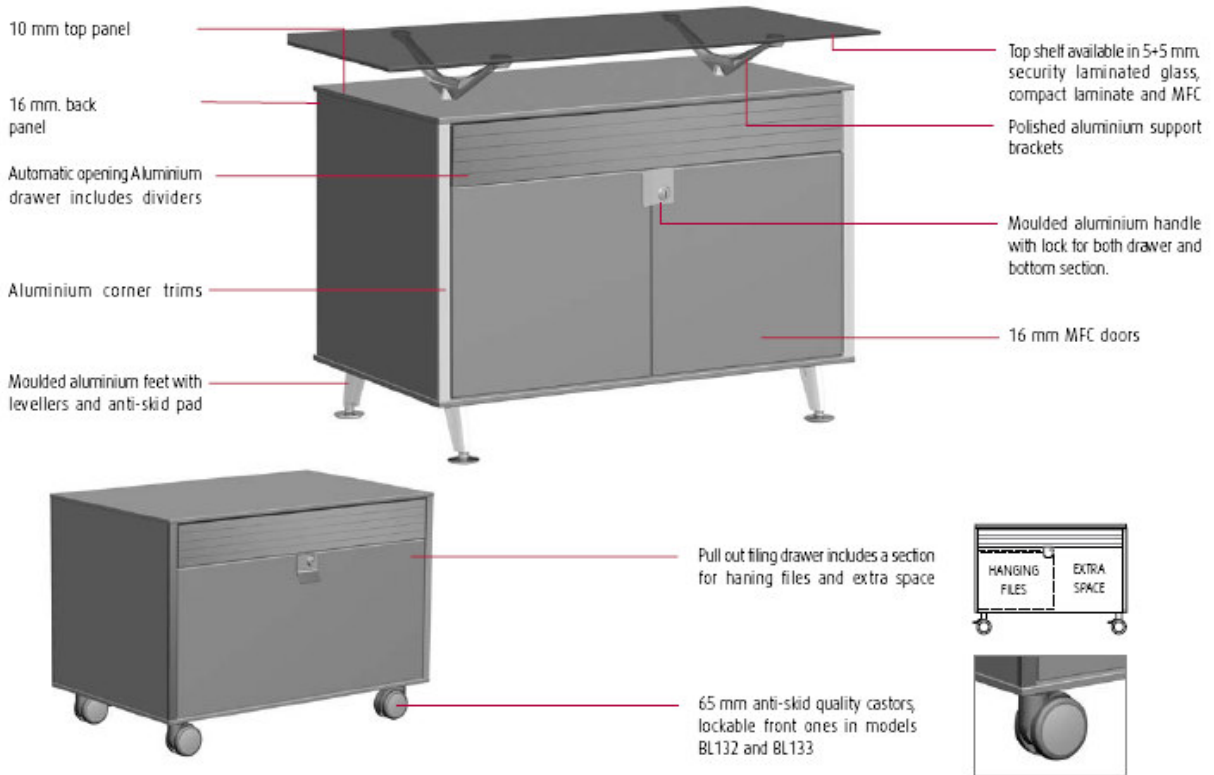

OFFICE REALITY LTD

Block

Contact us on 01823 663880 or email us at info@officereality.co.uk

Affordable expertise @ www.officereality.co.uk

BLOCK

Technical Profile

• BLOCK 10

Series BLOCK 10 includes aluminium drawer and filing or double door bottom section. Available with castors for mobile storage and fixed to be used as ancillary storage or desk-return.

DIMENSIONS

EXAMPLE LAYOUTS

790mm wide x 500mm deep with Aluminium drawer, Pull out filing drawer. Lockable front castors @ **£316.00**

790mm wide x 500mm deep Aluminium drawer, MFC doors Lockable front castors @ **£264.00**

790mm wide x 500mm deep Aluminium drawer and pull out filing drawer @ **£346.00**

790mm wide x 500mm deep Aluminium drawer and MFC doors @ **£275.00**

Glass pedestal tops for Block 10 units

Clear glass @ **£91.00**
Frosted glass @ **£111.00**
Blue, Bronze or Dark glass @ **£119.00**

• BLOCK 20

Block series 20 includes 2 and 3 section modules with one or two sliding doors. It provides elegant desk return options as well as personal storage for executive offices

DIMENSIONS

EXAMPLE LAYOUTS