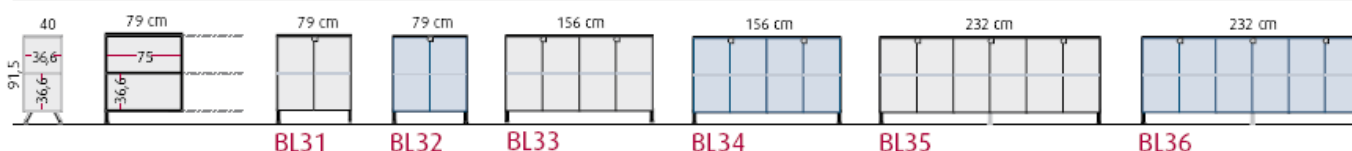

Top shelves for Block 20
1055mm wide
19mm MFC white, maple or wenge @ **£112.00**
13mm HPL white or wenge @ **£197.00**
Clear glass @ **£241.00**
Frosted glass @ **£273.00**
Blue, Bronze or Dark glass @ **£295.00**

• BLOCK 30 - BLOCK 40

• DIMENSIONS - BLOCK 30

BL32

790mm wide x 500mm deep MFC doors @ **£212.00**

BL33

790mm wide x 500mm deep
Frosted glass doors @ **£303.00**
Blue, Bronze or Dark glass doors @ **£312.00**