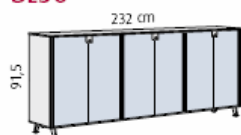

• BLOCK 30 - BLOCK 40

• DIMENSIONS - BLOCK 30

BL32

790mm wide x 500mm deep MFC doors @ **£212.00**

BL33

790mm wide x 500mm deep
Frosted glass doors @ **£303.00**
Blue, Bronze or Dark glass doors @ **£312.00**

BL34

1560mm wide x 500mm deep
MFC doors @ **£380.00**

BL35

1560mm wide x 500mm deep
Frosted glass doors @ **£570.00**
Blue, Bronze or dark Glass doors @ **£581.00**

BL36

2320mm wide x 500mm deep
MFC doors @ **£548.00**

2320mm wide x 500mm deep
Frosted glass doors @ **£814.00**
Blue, Bronze or dark glass doors @ **£845.00**

00
WHITE

18
MAPLE

19
WENGUE

• DIMENSIONS - BLOCK 40

BL41

790mm wide x 500mm deep MFC doors @ **£249.00**