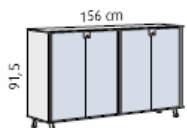

• BLOCK 30 - BLOCK 40

• DIMENSIONS - BLOCK 30

BL32

790mm wide x 500mm deep MFC doors @ **£212.00**

BL33

790mm wide x 500mm deep
Frosted glass doors @ **£303.00**
Blue, Bronze or Dark glass doors @ **£312.00**

BL34

1560mm wide x 500mm deep
MFC doors @ **£380.00**

BL35

1560mm wide x 500mm deep
Frosted glass doors @ **£570.00**
Blue, Bronze or dark Glass doors @ **£581.00**

BL36

2320mm wide x 500mm deep
MFC doors @ **£548.00**

2320mm wide x 500mm deep
Frosted glass doors @ **£814.00**
Blue, Bronze or dark glass doors @ **£845.00**

00
WHITE

18
MAPLE

19
WENGUE

• DIMENSIONS - BLOCK 40

BL41

790mm wide x 500mm deep MFC doors @ **£249.00**