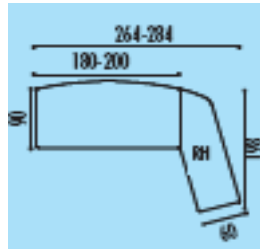

2640mm x 1980mm left or right handed workstation with wooden modesty panel and 4 drawer supporting pedestal @ **£1557.00**

2840mm x 1980mm as above @ **£1607.00**

2640mm x 1980mm with 3 drawer supporting pedestal @ **£1557.00**