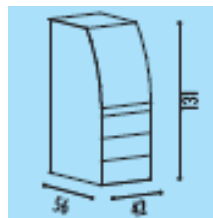

Mobile caddy unit with silver tambour and sides @ **£339.00**

All prices exclude VAT and include delivery to mainland UK during normal working hours