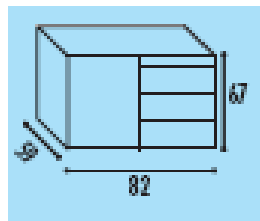

2920mm x 2370mm as above @ **£1808.00**

For metal modesty panel add 12.50%

Pedestals

3 drawer mobile @ **£137.00**

2 drawer mobile @ **£137.00**

4 drawer mobile @ **£160.00**

Mobile unit with 4 drawers @ **£492.00**