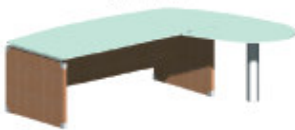

2390mm x 1850mm left or right hand workstation with wooden modesty panel @ **£1434.00**

2590mm x 1850mm left or right hand workstation with wooden modesty panel @ **£1484.00**