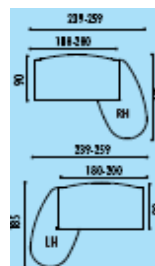

1800mm x 1010mm bow fronted desk with wooden modesty panel @ **£829.00**

2000mm x 1010mm bow fronted desk with wooden modesty panel @ **£880.00**

1800mm x 1010mm bow fronted desk with metal modesty panel @ **£879.00**

2000mm x 1010mm bow fronted desk with metal modesty panel @ **£928.00**

2390mm x 1850mm left or right hand workstation with wooden modesty panel @ **£1434.00**

2590mm x 1850mm left or right hand workstation with wooden modesty panel @ **£1484.00**

2390mm x 1850mm left or right hand workstation with metal modesty panel @ **£1482.00**

2590mm x 1850mm left or right hand workstation with metal modesty panel @ **£1533.00**

2640mm x 1980mm left or right handed workstation with wooden modesty panel and 4 drawer supporting pedestal @ **£1557.00**