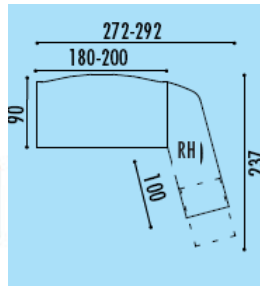

2000mm x 1010mm bow fronted desk with metal modesty panel @ **£928.00**

2390mm x 1850mm left or right hand workstation with wooden modesty panel @ **£1434.00**

2590mm x 1850mm left or right hand workstation with wooden modesty panel @ **£1484.00**

2390mm x 1850mm left or right hand workstation with metal modesty panel @ **£1482.00**

2590mm x 1850mm left or right hand workstation with metal modesty panel @ **£1533.00**

2640mm x 1980mm left or right handed workstation with wooden modesty panel and 4 drawer supporting pedestal @ **£1557.00**

2840mm x 1980mm as above @ **£1607.00**

2640mm x 1980mm with 3 drawer supporting pedestal @ **£1557.00**

2840mm x 1980mm as above @ **£1607.00**

2720mm x 2370mm with supporting mobile cabinet @ **£1758.00**