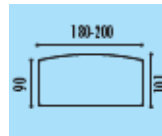

2000mm x 1010mm bow fronted desk with wooden modesty panel @ **£880.00**

1800mm x 1010mm bow fronted desk with metal modesty panel @ **£879.00**

2000mm x 1010mm bow fronted desk with metal modesty panel @ **£928.00**