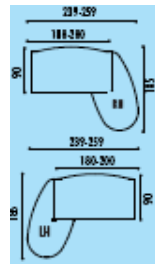

1800mm x 1010mm bow fronted desk with wooden modesty panel @ **£829.00**

2000mm x 1010mm bow fronted desk with wooden modesty panel @ **£880.00**

1800mm x 1010mm bow fronted desk with metal modesty panel @ **£879.00**

2000mm x 1010mm bow fronted desk with metal modesty panel @ **£928.00**

2390mm x 1850mm left or right hand workstation with wooden modesty panel @ **£1434.00**

2590mm x 1850mm left or right hand workstation with wooden modesty panel @ **£1484.00**

2390mm x 1850mm left or right hand workstation with metal modesty panel @ **£1482.00**

2590mm x 1850mm left or right hand workstation with metal modesty panel @ **£1533.00**

2640mm x 1980mm left or right handed workstation with wooden modesty panel and 4 drawer supporting pedestal @ **£1557.00**