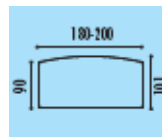

X Time Glass tops with side panel legs

12mm tempered acidated glass tops

Legs are 40mm thick panels with 2mm ABS anti shock edges matched with the desk top. Silver ABS corners with chrome plated adjustable feet

Structure finishes, Maple, Wenge, Cherry, Walnut or Bleached oak

1800mm x 1010mm bow fronted desk with wooden modesty panel @ **£829.00**