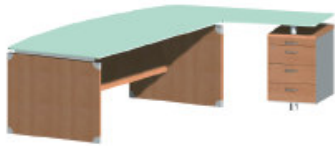

2640mm x 1980mm left or right handed workstation with wooden modesty panel and 4 drawer supporting pedestal @ **£1557.00**

2840mm x 1980mm as above @ **£1607.00**

2640mm x 1980mm with 3 drawer supporting pedestal @ **£1557.00**