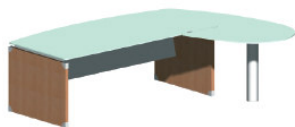

1800mm x 1010mm bow fronted desk with wooden modesty panel @ **£829.00**

2000mm x 1010mm bow fronted desk with wooden modesty panel @ **£880.00**

1800mm x 1010mm bow fronted desk with metal modesty panel @ **£879.00**

2000mm x 1010mm bow fronted desk with metal modesty panel @ **£928.00**

2390mm x 1850mm left or right hand workstation with wooden modesty panel @ **£1434.00**

2590mm x 1850mm left or right hand workstation with wooden modesty panel @ **£1484.00**