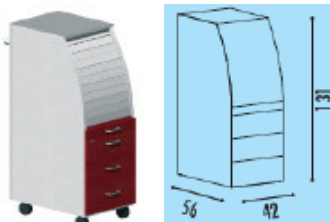

3 drawer mobile pedestal @ **£181.00**

2 drawer mobile pedestal @ **£270.00**

4 drawer mobile pedestal @ **£312.00**

Pen tray @ **£6.00**

1260mm wide x 600mm high mobile cabinet with 2 doors and 3 shallow drawers @ **£788.00**