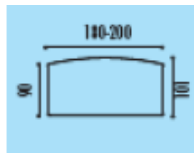

## X Time glass tops with REC legs

12mm tempered etched glass top

Rectangular 40x 80mm legs

100mm diameter adjustable chrome feet

Modesty panel is pierced sheet steel curved frame in epc Aluminium finish.  
Available with veneer pedestals and storage in Maple, Walnut or Bubinga