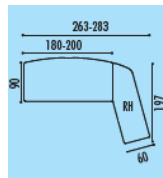

2630mm x 1970mm right or left handed workstation with 4 drawer supporting pedestal @ **£2038.00**

2830mm x 1970mm right or left handed workstation with 4 drawer supporting pedestal @ **£2095.00**