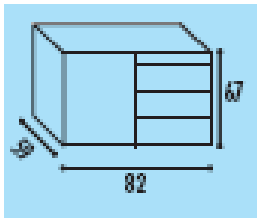

Mobile unit with 4 drawers @ **£492.00**

Mobile unit with 3 drawers @ **£492.00**