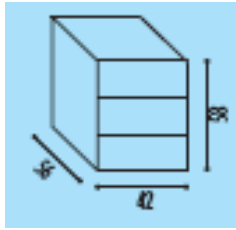

Pedestals

3 drawer mobile @ **£137.00**

2 drawer mobile @ **£137.00**