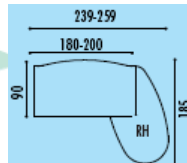

2630mm x 1970mm right or left handed workstation with 3 drawer supporting pedestal @ **£2038.00**

2830mm x 1970mm right or left handed workstation with 3 drawer supporting pedestal @ **£2095.00**

2390mm x 1850mm right or left hand workstation with curved return @ **£1655.00**

2590mm x 1850mm right or left hand workstation with curved return @ **£1705.00**