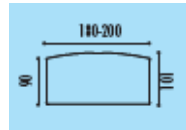

## X time with Play legs

12mm tempered acidated glass top

100mm diameter epc painted steel cylinder legs in silver finish.

10mm chrome adjustable feet. Curved perforated steel modesty panel in silver

1800mm x 1010mm bow fronted desk @ **£1207.00**