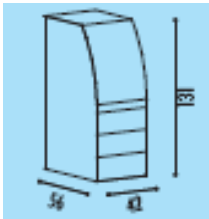

## Pedestals

3 drawer mobile @ **£137.00**

2 drawer mobile @ **£137.00**

4 drawer mobile @ **£160.00**

Mobile unit with 4 drawers @ **£492.00**

Mobile unit with 3 drawers @ **£492.00**

Mobile caddy unit with silver tambour and sides @ **£339.00**