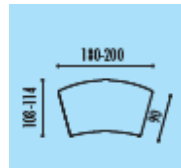

1800mm x 1080mm curved desk @ **£1052.00**

2000mm x 1140mm curved desk @ **£1135.00**