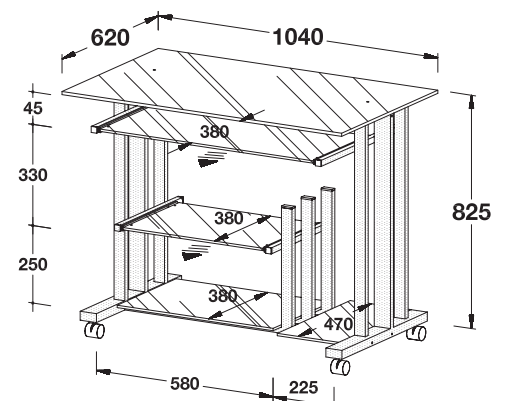

4 double castors
(2 of them lockable)

PROFI-LINE

- PC 170* - single-layer safety glass
- tower compartment for installation on left or on right

W 40,90 x H 33 x D 24,50"
W 1040 x H 825 x D 620 mm

- single-layer safety glass
- 1 glass top shelf
- 1 glass shelf for keyboard and mouse, telescopically guided
- 1 glass shelf for printer/scanner, telescopically guided
- 1 glass shelf at bottom for printer/scanner
- 1 tower compartment with glass shelf, for installation on left or right
- 4 double castors, 2 of them lockable