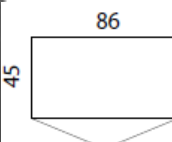

860mm wide double door cupboard with smoked glass doors and 2 MFC shelves @ **£175.00** As above with 2 metal shelves **£190.00**