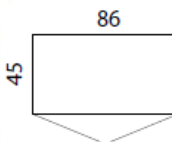

860mm wide double door cupboard with space above and 2 mfc shelves @ **£152.00** As above with 2 metal shelves @ **£166.00**