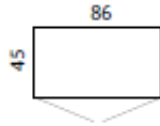

2140mm high

860mm wide coat cupboard with coat hangar and shelf @ **£224.00**