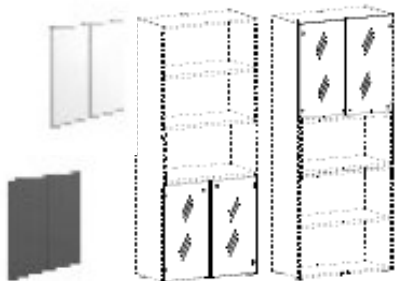

As above lockable @ **£45.00**

860mm x 1280mm @ **£67.00**

As above lockable @ **£77.00**

LH

RH

Right or left hand 430mm x 2110mm @ **£67.00**

As above lockable @ **£75.00**

860mm x 2110mm @ **£81.00**

As above lockable @ **£91.00**

430mm x 600mm smoked glass @ **£34.00**

As above lockable @ **£46.00**

As above framed white or mocha glass @ **£82.00**

As above lockable @ **£94.00**

860mm x 830mm double door smoked glass @ **£49.00**

As above lockable @ **£60.00**

As above framed white or mocha glass @ **£147.00**

As above lockable @ **£159.00**

430mm x 1280mm smoked glass @ **£41.00**

As above lockable @ **£53.00**

As above in white or mocha glass @ **£92.00**