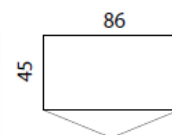

860mm wide double door unit with framed frosted or mocha doors and 2 MFC shelves @ **£290.00** AS above with 2 metal shelves @ **£305.00**