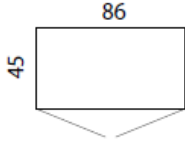

1310mm high

860mm wide 2 drawer filing unit with space above @ **£292.00**