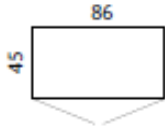

2140mm high

860mm wide with medium doors and space above with MFC shelves @ £199.00 As above with metal shelves @ £228.00