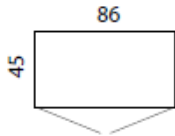

860mm wide two door cupboard with framed frosted or mocha glass doors with MFC shelf @ **£241.00** with metal shelf @ **£247.00**