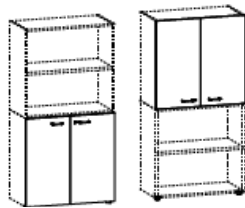

860mm x 830mm @ **£43.00**

As above lockable @ **£52.00**