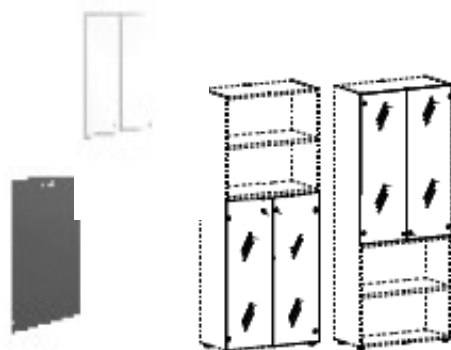

As above lockable @ **£91.00**

430mm x 600mm smoked glass @ **£34.00**

As above lockable @ **£46.00**

As above framed white or mocha glass @ **£82.00**

As above lockable @ **£94.00**

860mm x 830mm double door smoked glass @ **£49.00**

As above lockable @ **£60.00**

As above framed white or mocha glass @ **£147.00**

As above lockable @ **£159.00**

430mm x 1280mm smoked glass @ **£41.00**

As above lockable @ **£53.00**

As above in white or mocha glass @ **£92.00**

AS above lockable @ **£106.00**

860mm x 1280mm smoked glass @ **£63.00**

As above lockable @ **£75.00**

As above in white or mocha glass @ **£178.00**

AS above lockable @ **£188.00**

All prices exclude VAT and include delivery to mainland UK during normal working hours