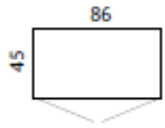

860mm wide with full length doors with MFC shelves @ **£215.00** with metal shelves @ **£244.00**