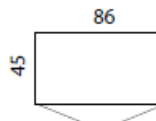

860mm wide two door smoked glass cupboard with MFC shelf @ **£143.00**

as above with metal shelf @ **£149.00**