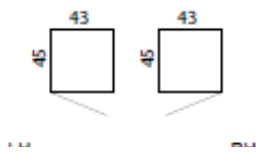

430mm wide with medium doors and space above with MFC shelves @ **£163.00** As above with metal shelves @ **£185.00**