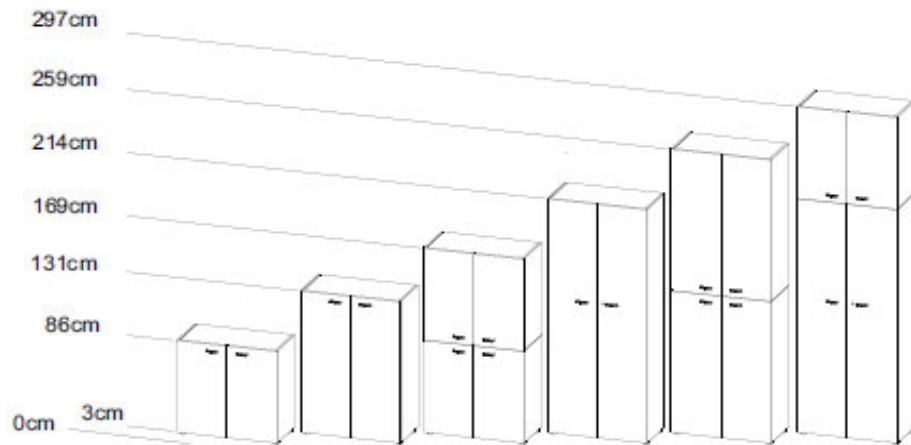

TECHNICAL FEATURES