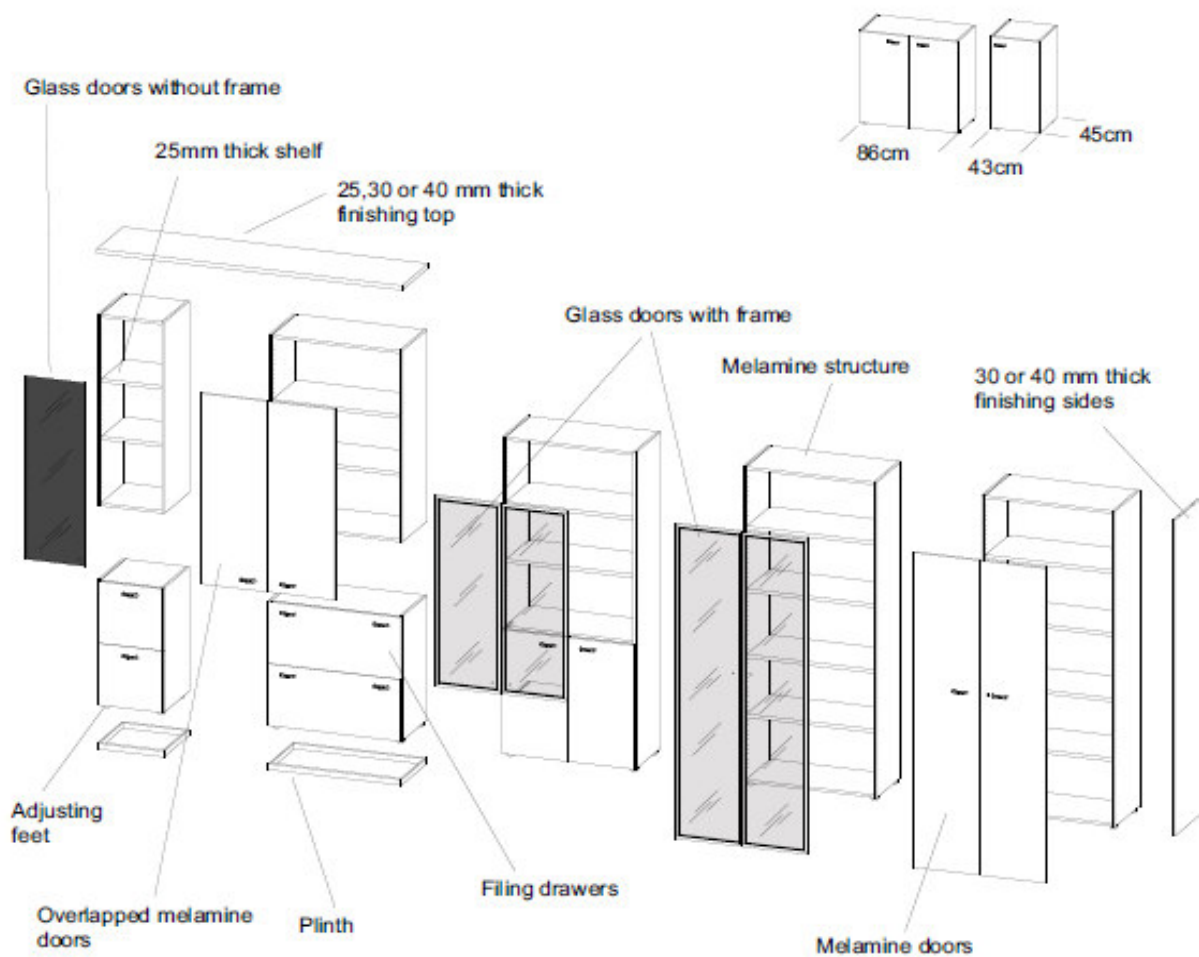

TECHNICAL FEATURES