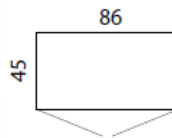

860mm wide full length double door cupboard with 2 MFC shelves @ **£167.00** As above with 2 metal shelves @ **£181.00**