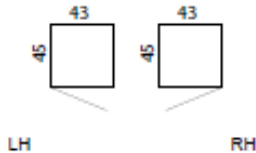

430mm wide with lower door and space above with MFC shelves @ **£153.00** as above with metal shelves @ **£175.00**