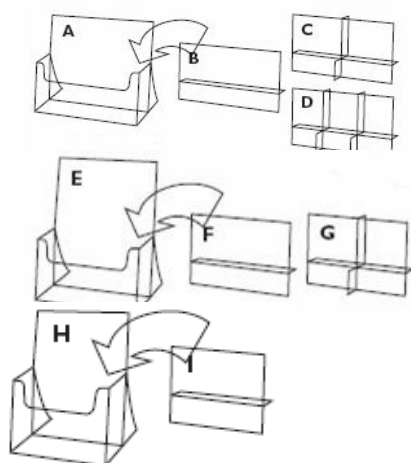

## Variable format leaflet holders

Insert based multi format dispenser

Removable inserts change the internal format

A4 Landscape

Base unit @ **£13.00**

2 tier 2 section A4 insert @ **£7.00**

2 tier 4 section A5 insert @ **£7.00**

2 tier 6 section A4 insert @ **£7.00**

A4 portrait

Base unit @ **£12.00**

2 tier 2 section A4 insert @ **£6.00**

2 tier 4 section 1/3 A4 insert @ **£6.00**

A5 portrait

Base unit @ **£9.00**

2 tier 2 section A5 insert @ **£5.00**