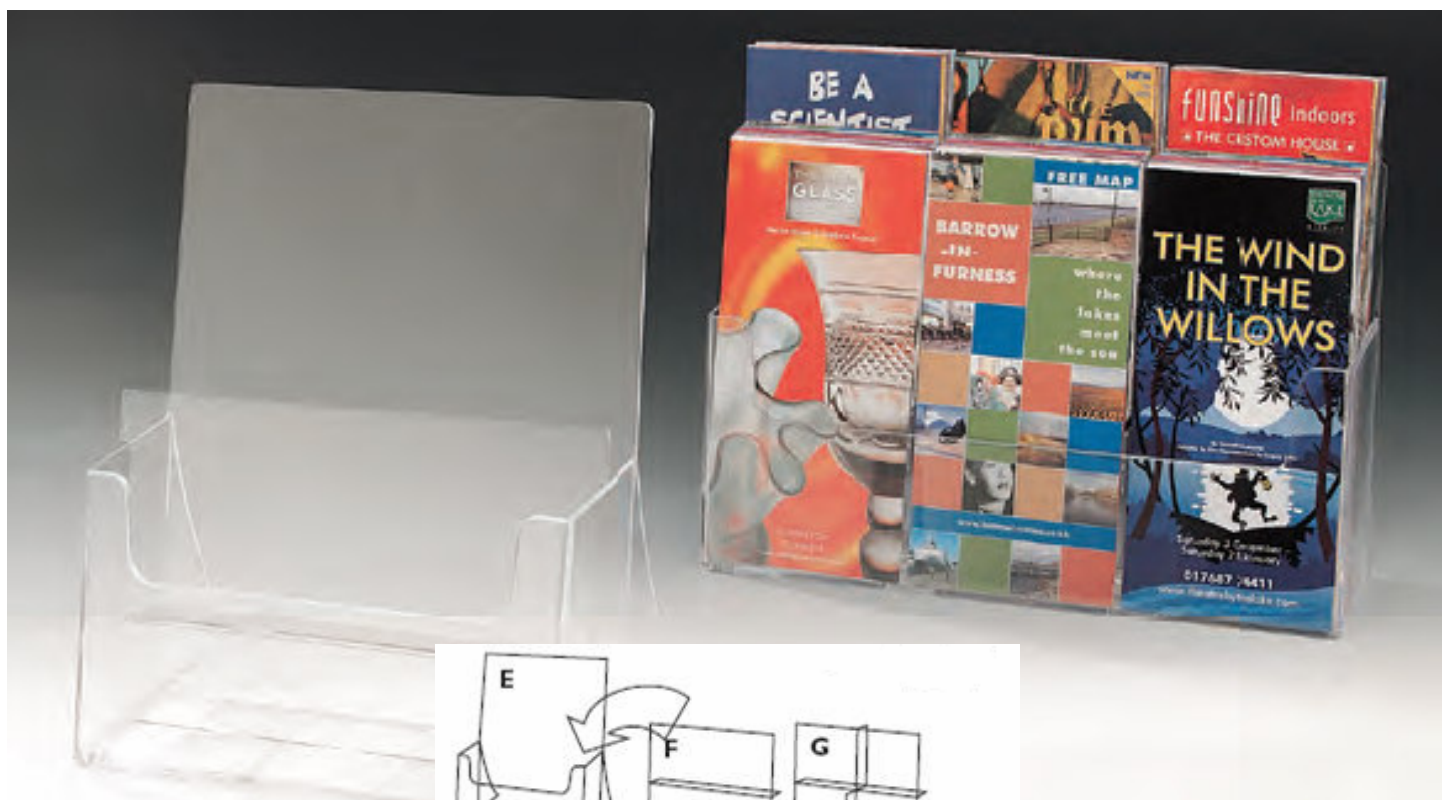

## Variable format leaflet holders

Insert based multi format dispenser

Removable inserts change the internal format

A4 Landscape

Base unit @ **£13.00**

2 tier 2 section A4 insert @ **£7.00**

2 tier 4 section A5 insert @ **£7.00**