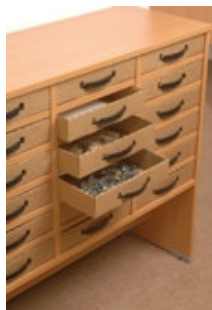

Shelves @ **£24.00** pack of 5

Multi purpose

For use on floors or on desks

Double height 4 bay (44 slots)

1280mm wide x 360mm deep x 1163mm high @ **£155.00**

Single height 4 bay (24 slots)

1280mm wide x 360mm deep x 620mm @ **£105.00**

Double height 2 bay (212 slots)

640mm wide x 360mm deep x 1145mm high @ **£99.00**

Single height 2 bay (12 slots)

640mm wide x 360mm deep x 620mm high @ **£94.00**

Shelves @ **£24.00** pack of 5

Cardboard drawers **£30.00** (pack of 6)