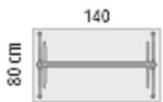

18 Maple

12 Elm

19 Wengue

Rectangular tables

1400mm x 800mm @ £249.00

1600mm x 800mm @ £264.00

1800mm x 800mm @ £275.00

1400mm x 670mm @ £247.00

1600mm x 670mm @ £262.00

1800mm x 670mm @ £272.00

1600mm x 1000mm barrel table @ £276.00

1400mm x 670mm half moon table @ £268.00

1600mm x 670mm half moon table @ £269.00

For black frame and polished foot add 15% to these prices