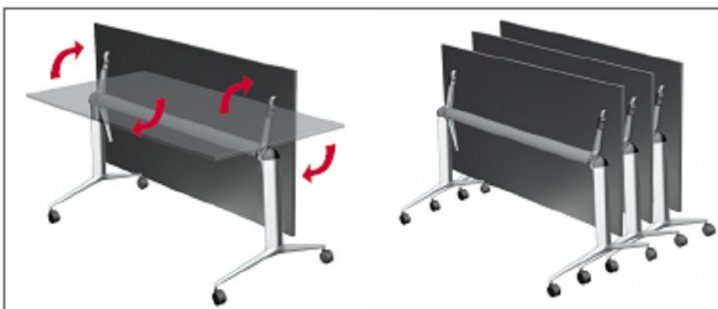

OFFICE REALITY LTD

Travido meeting room tables

Moulded aluminium desk with castors. 25mm MFC flip-top, different finishes. Polyvalent desk for contract environments.

Easy Flip-top desk system for a comfortable and functional piling.

TECHNICAL FEATURES

Frame:

Central beam, extruded aluminium

Steel leg

- LEG: 100x60mm diameter tube, 2mm thick steel. Available in silver, white and black.
- BEAM: Extruded aluminium profile, curved triangle shape with epoxy cover. Available in silver, white or black.
- LINKING DEVICES: Moulded aluminium with epoxy cover. Available in silver or white. Black plastic trim.

Arms

Aluminium Arms with flip-up system

Lockout system for the flip-top system

- ARMS: Moulded aluminium Arms available in silver, black and white. Flip-top system with anti-tilt system.

Feet:

- FEET: Two sizes:
 - 72 cm. for 80 and 100 cm width
 - 55 cm. for 67cm width