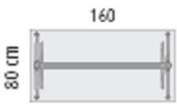

18 Maple

12 Elm

19 Wengue

Rectangular tables

1400mm x 800mm @ £249.00

1600mm x 800mm @ £264.00

1800mm x 800mm @ £275.00

1400mm x 670mm @ £247.00

1600mm x 670mm @ £262.00

1800mm x 670mm @ £272.00

1600mm x 1000mm barrel table @ £276.00

1400mm x 670mm half moon table @ £268.00

1600mm x 670mm half moon table @ £269.00

For black frame and polished foot add 15% to these prices