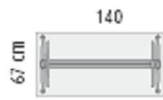

18 Maple

12 Elm

19 Wengue

Rectangular tables

1400mm x 800mm @ £249.00

1600mm x 800mm @ £264.00

1800mm x 800mm @ £275.00

1400mm x 670mm @ £247.00

1600mm x 670mm @ £262.00

1800mm x 670mm @ £272.00

1600mm x 1000mm barrel table @ £276.00

1400mm x 670mm half moon table @ £268.00

1600mm x 670mm half moon table @ £269.00

For black frame and polished foot add 15% to these prices