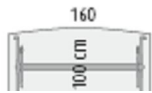

18 Maple

12 Elm

19 Wengue

Rectangular tables

1400mm x 800mm @ £249.00

1600mm x 800mm @ £264.00

1800mm x 800mm @ £275.00

1400mm x 670mm @ £247.00

1600mm x 670mm @ £262.00

1800mm x 670mm @ £272.00

1600mm x 1000mm barrel table @ £276.00

1400mm x 670mm half moon table @ £268.00

1600mm x 670mm half moon table @ £269.00

For black frame and polished foot add 15% to these prices