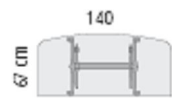

18 Maple

12 Elm

19 Wengue

Rectangular tables

1400mm x 800mm @ £249.00

1600mm x 800mm @ £264.00

1800mm x 800mm @ £275.00

1400mm x 670mm @ £247.00

1600mm x 670mm @ £262.00

1800mm x 670mm @ £272.00

1600mm x 1000mm barrel table @ £276.00

1400mm x 670mm half moon table @ £268.00

1600mm x 670mm half moon table @ £269.00

For black frame and polished foot add 15% to these prices