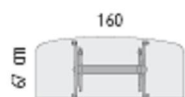

18 Maple

12 Elm

19 Wengue

Rectangular tables

1400mm x 800mm @ £249.00

1600mm x 800mm @ £264.00

1800mm x 800mm @ £275.00

1400mm x 670mm @ £247.00

1600mm x 670mm @ £262.00

1800mm x 670mm @ £272.00

1600mm x 1000mm barrel table @ £276.00

1400mm x 670mm half moon table @ £268.00

1600mm x 670mm half moon table @ £269.00

For black frame and polished foot add 15% to these prices

670mm x 670mm triangular connection @ £46.00

800mm x 800mm triangular connection @ £51.00

Quick desk link device @ £22.00 pack of 20

Modesty panels in Silver or white laminate

For 1400mm desks @ £35.00

For 1600mm desks @ £36.00