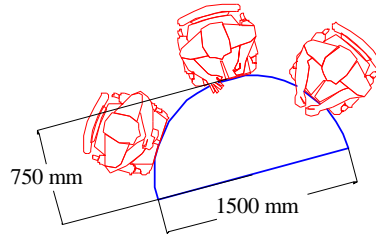

Table for 4 people

Tables for 6 people

kite
750
Table System

Tables for 12 people

Kite are light weight modular fold away tables that nest in a very compact way. Tables have a modern style tapered leg and castors are lockable
MFC tops are available in 25mm thickness Beech, Light Oak or Maple with graphite silver or chrome legs or chrome legs