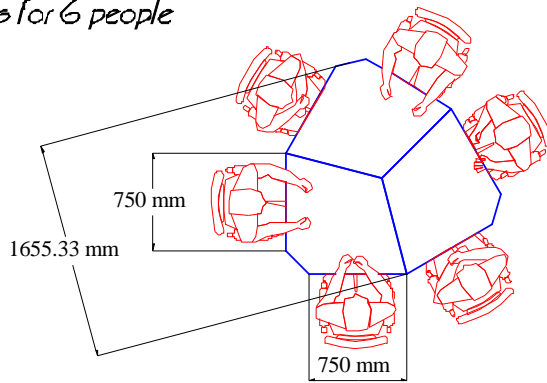

Table for 4 people

Tables for 6 people

kite
750
Table System

Tables for 12 people

Kite are light weight modular fold away tables that nest in a very compact way. Tables have a modern style tapered leg and castors are lockable
MFC tops are available in 25mm thickness Beech, Light Oak or Maple with graphite silver or chrome legs or chrome legs

750mm x 750m x 750mm Kite shaped

With graphite straight legs @ £316.00

With chrome straight legs @ £361.00

With silver tapered legs @ £417.00

1500mm x 750mm rectangular

With graphite straight legs @ £288.00