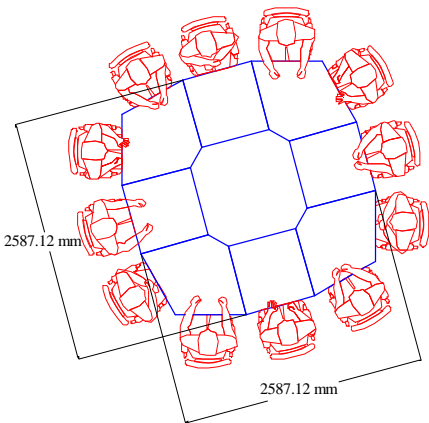

Table for 4 people

Tables for 6 people

kite
750
Table System

Tables for 12 people

Kite are light weight modular fold away tables that nest in a very compact way. Tables have a modern style tapered leg and castors are lockable
MFC tops are available in 25mm thickness Beech, Light Oak or Maple with graphite silver or chrome legs or chrome legs