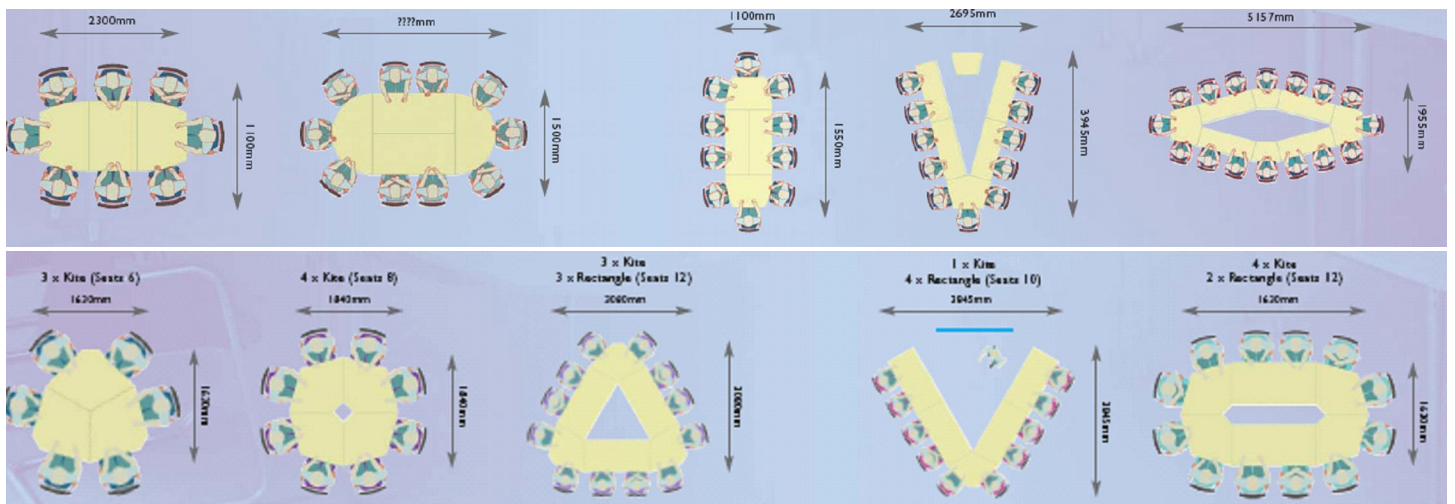

Table for 2 people

Table for 3 people

Table for 4 people