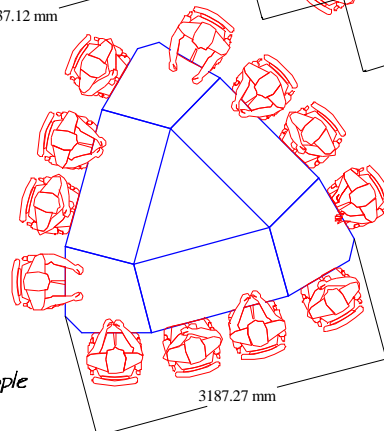

Table for 4 people

Tables for 6 people

kite
750
Table System

Tables for 12 people

Kite are light weight modular fold away tables that nest in a very compact way. Tables have a modern style tapered leg and castors are lockable
MFC tops are available in 25mm thickness Beech, Light Oak or Maple with graphite silver or chrome legs or chrome legs