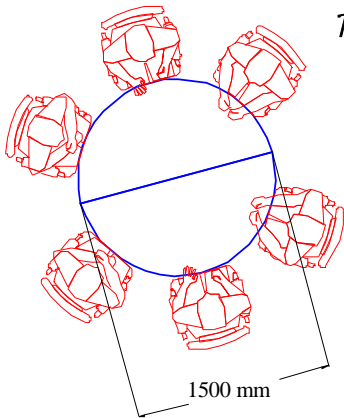

Table for 4 people

Tables for 6 people

kite
750
Table System

Tables for 12 people

Kite are light weight modular fold away tables that nest in a very compact way. Tables have a modern style tapered leg and castors are lockable
MFC tops are available in 25mm thickness Beech, Light Oak or Maple with graphite silver or chrome legs or chrome legs