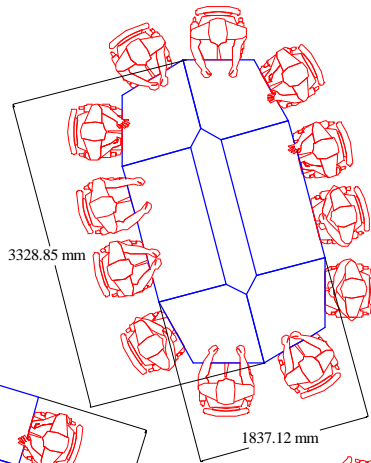

Table for 4 people

Tables for 6 people

kite
750
Table System

Tables for 12 people

Kite are light weight modular fold away tables that nest in a very compact way. Tables have a modern style tapered leg and castors are lockable
MFC tops are available in 25mm thickness Beech, Light Oak or Maple with graphite silver or chrome legs or chrome legs