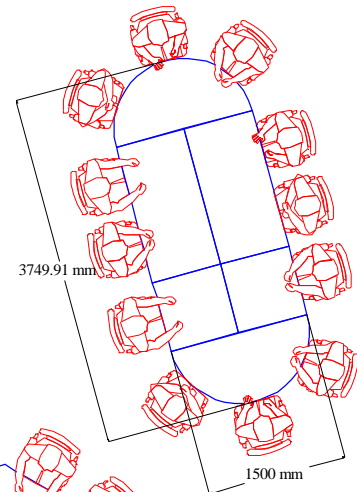

Table for 4 people

Tables for 6 people

kite
750
Table System

Tables for 12 people

Kite are light weight modular fold away tables that nest in a very compact way. Tables have a modern style tapered leg and castors are lockable
MFC tops are available in 25mm thickness Beech, Light Oak or Maple with graphite silver or chrome legs or chrome legs

750mm x 750m x 750mm Kite shaped

With graphite straight legs @ £316.00

With chrome straight legs @ £361.00

With silver tapered legs @ £417.00

1500mm x 750mm rectangular

With graphite straight legs @ £288.00