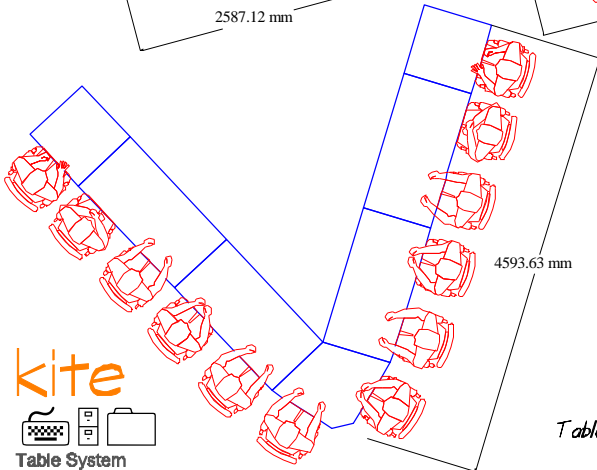

Table for 4 people

Tables for 6 people

kite
750
Table System

Tables for 12 people

Kite are light weight modular fold away tables that nest in a very compact way. Tables have a modern style tapered leg and castors are lockable
MFC tops are available in 25mm thickness Beech, Light Oak or Maple with graphite silver or chrome legs or chrome legs