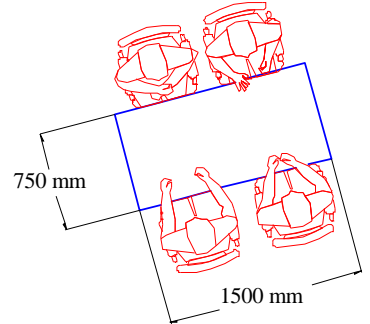

Table for 4 people

Tables for 6 people

kite
750
Table System

Tables for 12 people

Kite are light weight modular fold away tables that nest in a very compact way. Tables have a modern style tapered leg and castors are lockable
MFC tops are available in 25mm thickness Beech, Light Oak or Maple with graphite silver or chrome legs or chrome legs