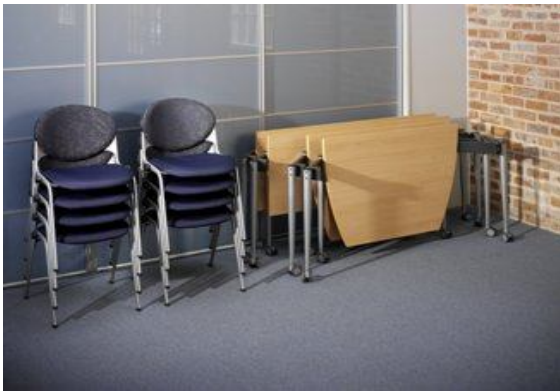

OFFICE REALITY LTD

Kite Meeting tables

Contact us on 01823 663880 or email us at info@officereality.co.uk

Affordable expertise @ www.officereality.co.uk