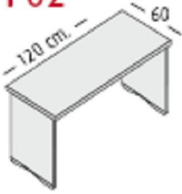

P02

1200mm x 600mm rectangular section @ **£118.00**

P03

1400mm x 600mm rectangular section @ **£125.00**

1250mm x 600mm D End @ **£95.00**

SET OF 10 BOLTS
TO LINK DESKS

Set of 10- connection bolts @ **£6.00**

3600mm x 1250mm table @ **£667.00**

4000mm x 1250mm table @ **£695.00**

PR12

1200mm diameter meeting table @ **£162.00**

PR18

1800mm x 1010mm Oval table @ **£226.00**

PR22

2200mm x 1100mm Oval table @ **£270.00**