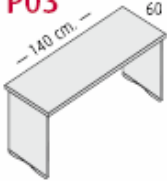

P02

1200mm x 600mm rectangular section @ **£118.00**

P03

1400mm x 600mm rectangular section @ **£125.00**

1250mm x 600mm D End @ **£95.00**

SET OF 10 BOLTS
TO LINK DESKS

Set of 10- connection bolts @ **£6.00**

3600mm x 1250mm table @ **£667.00**

4000mm x 1250mm table @ **£695.00**

PR12

1200mm diameter meeting table @ **£162.00**

PR18

1800mm x 1010mm Oval table @ **£226.00**

PR22

2200mm x 1100mm Oval table @ **£270.00**