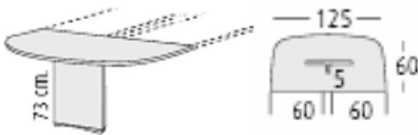

P02

1200mm x 600mm rectangular section @ **£118.00**

P03

1400mm x 600mm rectangular section @ **£125.00**

1250mm x 600mm D End @ **£95.00**

SET OF 10 BOLTS
TO LINK DESKS

Set of 10- connection bolts @ **£6.00**

3600mm x 1250mm table @ **£667.00**

4000mm x 1250mm table @ **£695.00**

PR12

1200mm diameter meeting table @ **£162.00**

PR18

1800mm x 1010mm Oval table @ **£226.00**

PR22

2200mm x 1100mm Oval table @ **£270.00**