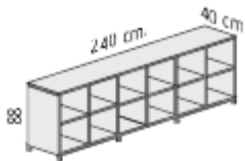

### 25mm tops and shelves

1600mm high x 800mm wide @ £181.00

1600mm high x 1600mm wide @ £314.00

NB Wenge and white are not available in this version

### 30mm tops and shelves

880mm high x 1600mm wide @ **295.00**

As above with MFC door @ **£364.00**

As above with frosted, dark or blue glass door glass door with Aluminium frame @ **£425.00**

1270mm high x 1600mm wide @ **£378.00**

As above with MFC door @ **£446.00**

As above with frosted, dark or blue glass door with Aluminium frame @ **£507.00**

880mm high x 2400mm wide @ **£426.00**

As above with 2 MFC doors @ **£541.00**

As above with frosted, dark or blue glass door with Aluminium frame @ **£657.00**