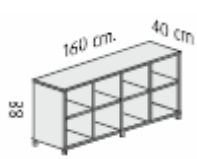

### 25mm tops and shelves

1600mm high x 800mm wide @ £181.00

1600mm high x 1600mm wide @ £314.00

NB Wenge and white are not available in this version

### 30mm tops and shelves

880mm high x 1600mm wide @ **295.00**

As above with MFC door @ **£364.00**

As above with frosted, dark or blue glass door glass door with Aluminium frame @ **£425.00**

1270mm high x 1600mm wide @ **£378.00**