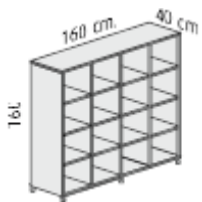

## MODELS AND SIZES

• 25 mm tops and shelves

• 30 mm tops and shelves

SILVER

WHITE

LIGHT OAK

ELM

WALNUT

### 25mm tops and shelves

1600mm high x 800mm wide @ £181.00

1600mm high x 1600mm wide @ £314.00

NB Wenge and white are not available in this version

### 30mm tops and shelves

880mm high x 1600mm wide @ **295.00**

As above with MFC door @ **£364.00**

As above with frosted, dark or blue glass door glass door with Aluminium frame @ **£425.00**

1270mm high x 1600mm wide @ **£378.00**