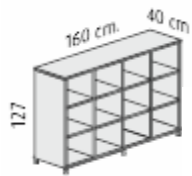

### 25mm tops and shelves

1600mm high x 800mm wide @ £181.00

1600mm high x 1600mm wide @ £314.00

NB Wenge and white are not available in this version

### 30mm tops and shelves

880mm high x 1600mm wide @ **295.00**

As above with MFC door @ **£364.00**

As above with frosted, dark or blue glass door glass door with Aluminium frame @ **£425.00**

1270mm high x 1600mm wide @ **£378.00**

As above with MFC door @ **£446.00**

As above with frosted, dark or blue glass door with Aluminium frame @ **£507.00**

880mm high x 2400mm wide @ **£426.00**

As above with 2 MFC doors @ **£541.00**

As above with frosted, dark or blue glass door with Aluminium frame @ **£657.00**