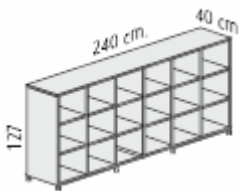

### 30mm tops and shelves

880mm high x 1600mm wide @ **295.00**

As above with MFC door @ **£364.00**

As above with frosted, dark or blue glass door glass door with Aluminium frame @ **£425.00**

1270mm high x 1600mm wide @ **£378.00**

As above with MFC door @ **£446.00**

As above with frosted, dark or blue glass door with Aluminium frame @ **£507.00**

880mm high x 2400mm wide @ **£426.00**

As above with 2 MFC doors @ **£541.00**

As above with frosted, dark or blue glass door with Aluminium frame @ **£657.00**

1270mm high x 2400mm wide @ **£539.00**

As above with 2 MFC doors @ **£649.00**

As above with frosted, dark or blue glass doors @ **£765.00**

All prices shown exclude VAT  
Prices include delivery to mainland UK during normal working hours