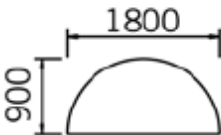

WALNUT (N)

1000mm x 700mm table @ **£207.00**

1200mm x 700mm table @ **£215.00**

1400mm x 700mm table @ **£222.00**

1600mm x 700mm table @ **£230.00**

1770mm x 800m trapezoidal table for use with circular tables @ **£245.00**

1600mm trapezoidal table @ **£230.00**

1560mm radius segment table @ **£238.00**

1210mm radius link @ **£207.00**

1800mm half moon @ **£238.00**

800mm diameter table @ **£207.00**

1680mm radius segment @ **£238.00**