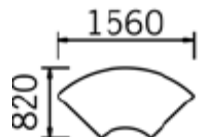

WALNUT (N)

1000mm x 700mm table @ **£207.00**

1200mm x 700mm table @ **£215.00**

1400mm x 700mm table @ **£222.00**

1600mm x 700mm table @ **£230.00**

1770mm x 800m trapezoidal table for use with circular tables @ **£245.00**

1600mm trapezoidal table @ **£230.00**

1560mm radius segment table @ **£238.00**

1210mm radius link @ **£207.00**

1800mm half moon @ **£238.00**

800mm diameter table @ **£207.00**

1680mm radius segment @ **£238.00**