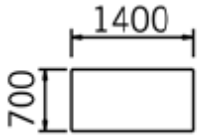

WALNUT (N)

1000mm x 700mm table @ **£207.00**

1200mm x 700mm table @ **£215.00**

1400mm x 700mm table @ **£222.00**

1600mm x 700mm table @ **£230.00**

1770mm x 800m trapezoidal table for use with circular tables @ **£245.00**

1600mm trapezoidal table @ **£230.00**

1560mm radius segment table @ **£238.00**

1210mm radius link @ **£207.00**

1800mm half moon @ **£238.00**

800mm diameter table @ **£207.00**

1680mm radius segment @ **£238.00**