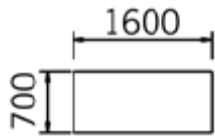

WALNUT (N)

1000mm x 700mm table @ **£207.00**

1200mm x 700mm table @ **£215.00**

1400mm x 700mm table @ **£222.00**

1600mm x 700mm table @ **£230.00**

1770mm x 800m trapezoidal table for use with circular tables @ **£245.00**

1600mm trapezoidal table @ **£230.00**

1560mm radius segment table @ **£238.00**

1210mm radius link @ **£207.00**

1800mm half moon @ **£238.00**

800mm diameter table @ **£207.00**

1680mm radius segment @ **£238.00**