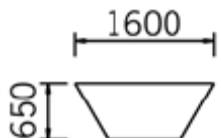

WALNUT (N)

1000mm x 700mm table @ **£207.00**

1200mm x 700mm table @ **£215.00**

1400mm x 700mm table @ **£222.00**

1600mm x 700mm table @ **£230.00**

1770mm x 800m trapezoidal table for use with circular tables @ **£245.00**

1600mm trapezoidal table @ **£230.00**

1560mm radius segment table @ **£238.00**

1210mm radius link @ **£207.00**

1800mm half moon @ **£238.00**

800mm diameter table @ **£207.00**

1680mm radius segment @ **£238.00**