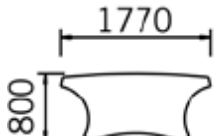

WALNUT (N)

1000mm x 700mm table @ **£207.00**

1200mm x 700mm table @ **£215.00**

1400mm x 700mm table @ **£222.00**

1600mm x 700mm table @ **£230.00**

1770mm x 800m trapezoidal table for use with circular tables @ **£245.00**

1600mm trapezoidal table @ **£230.00**

1560mm radius segment table @ **£238.00**

1210mm radius link @ **£207.00**

1800mm half moon @ **£238.00**

800mm diameter table @ **£207.00**

1680mm radius segment @ **£238.00**