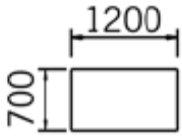

WALNUT (N)

1000mm x 700mm table @ **£207.00**

1200mm x 700mm table @ **£215.00**

1400mm x 700mm table @ **£222.00**

1600mm x 700mm table @ **£230.00**

1770mm x 800m trapezoidal table for use with circular tables @ **£245.00**