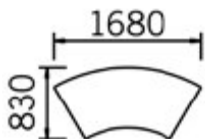

WALNUT (N)

1000mm x 700mm table @ **£207.00**

1200mm x 700mm table @ **£215.00**

1400mm x 700mm table @ **£222.00**

1600mm x 700mm table @ **£230.00**

1770mm x 800m trapezoidal table for use with circular tables @ **£245.00**

1600mm trapezoidal table @ **£230.00**

1560mm radius segment table @ **£238.00**

1210mm radius link @ **£207.00**

1800mm half moon @ **£238.00**

800mm diameter table @ **£207.00**

1680mm radius segment @ **£238.00**

All tables supplied with link tie sets

All prices exclude VAT and include delivery to mainland UK during normal working hours

Typical table configurations