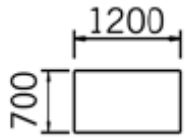

WALNUT (N)

1200mm x 700mm table @ **£171.00**

1400mm x 700mm table @ **£178.00**

1600mm x 700mm table @ **£189.00**

1770mm x 800mm trapezoidal table for use with circular tables @ **£205.00**

1600mm trapezoidal table @ **£189.00**

1560mm radius segment table @ **£197.00**

1210mm radius link @ **£163.00**

1800mm half moon @ **£197.00**

1680mm radius segment @ **£197.00**

All tables supplied with link tie sets

Heavy duty table trolley 1925mm wide x 1030mm deep x 1000mm high @ **£238.00**