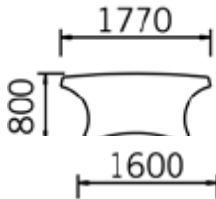

WALNUT (N)

1200mm x 700mm table @ **£171.00**

1400mm x 700mm table @ **£178.00**

1600mm x 700mm table @ **£189.00**

1770mm x 800mm trapezoidal table for use with circular tables @ **£205.00**

1600mm trapezoidal table @ **£189.00**

1560mm radius segment table @ **£197.00**

1210mm radius link @ **£163.00**

1800mm half moon @ **£197.00**

1680mm radius segment @ **£197.00**

All tables supplied with link tie sets

Heavy duty table trolley 1925mm wide x 1030mm deep x 1000mm high @ **£238.00**