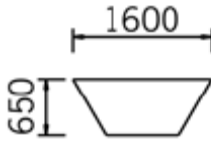

WALNUT (N)

1200mm x 700mm table @ **£171.00**

1400mm x 700mm table @ **£178.00**

1600mm x 700mm table @ **£189.00**

1770mm x 800mm trapezoidal table for use with circular tables @ **£205.00**

1600mm trapezoidal table @ **£189.00**

1560mm radius segment table @ **£197.00**

1210mm radius link @ **£163.00**

1800mm half moon @ **£197.00**

1680mm radius segment @ **£197.00**

All tables supplied with link tie sets

Heavy duty table trolley 1925mm wide x 1030mm deep x 1000mm high @ **£238.00**