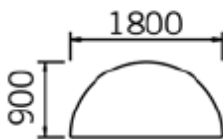

WALNUT (N)

1200mm x 700mm table @ **£171.00**

1400mm x 700mm table @ **£178.00**

1600mm x 700mm table @ **£189.00**

1770mm x 800mm trapezoidal table for use with circular tables @ **£205.00**

1600mm trapezoidal table @ **£189.00**

1560mm radius segment table @ **£197.00**

1210mm radius link @ **£163.00**

1800mm half moon @ **£197.00**

1680mm radius segment @ **£197.00**

All tables supplied with link tie sets

Heavy duty table trolley 1925mm wide x 1030mm deep x 1000mm high @ **£238.00**