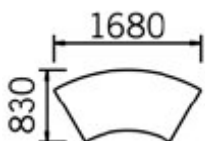

WALNUT (N)

1200mm x 700mm table @ **£171.00**

1400mm x 700mm table @ **£178.00**

1600mm x 700mm table @ **£189.00**

1770mm x 800mm trapezoidal table for use with circular tables @ **£205.00**

1600mm trapezoidal table @ **£189.00**

1560mm radius segment table @ **£197.00**

1210mm radius link @ **£163.00**

1800mm half moon @ **£197.00**

1680mm radius segment @ **£197.00**

All tables supplied with link tie sets

Heavy duty table trolley 1925mm wide x 1030mm deep x 1000mm high @ **£238.00**