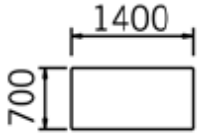

WALNUT (N)

1200mm x 700mm table @ **£171.00**

1400mm x 700mm table @ **£178.00**

1600mm x 700mm table @ **£189.00**

1770mm x 800mm trapezoidal table for use with circular tables @ **£205.00**

1600mm trapezoidal table @ **£189.00**

1560mm radius segment table @ **£197.00**

1210mm radius link @ **£163.00**

1800mm half moon @ **£197.00**

1680mm radius segment @ **£197.00**

All tables supplied with link tie sets

Heavy duty table trolley 1925mm wide x 1030mm deep x 1000mm high @ **£238.00**