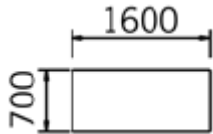

WALNUT (N)

1200mm x 700mm table @ **£171.00**

1400mm x 700mm table @ **£178.00**

1600mm x 700mm table @ **£189.00**

1770mm x 800mm trapezoidal table for use with circular tables @ **£205.00**

1600mm trapezoidal table @ **£189.00**

1560mm radius segment table @ **£197.00**

1210mm radius link @ **£163.00**

1800mm half moon @ **£197.00**

1680mm radius segment @ **£197.00**

All tables supplied with link tie sets

Heavy duty table trolley 1925mm wide x 1030mm deep x 1000mm high @ **£238.00**