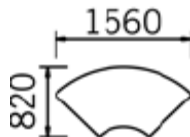

WALNUT (N)

1200mm x 700mm table @ **£171.00**

1400mm x 700mm table @ **£178.00**

1600mm x 700mm table @ **£189.00**

1770mm x 800mm trapezoidal table for use with circular tables @ **£205.00**

1600mm trapezoidal table @ **£189.00**

1560mm radius segment table @ **£197.00**

1210mm radius link @ **£163.00**

1800mm half moon @ **£197.00**

1680mm radius segment @ **£197.00**

All tables supplied with link tie sets

Heavy duty table trolley 1925mm wide x 1030mm deep x 1000mm high @ **£238.00**