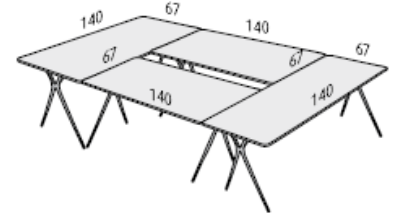

Q70

1600mm x 800mm silver or white frame @ **£186.00**
as above with polished frame @ **£221.00**

TROLLEY FOR STACKING TABLES
For 10 tables

Trolley with silver frame for 010 trolleys @ **£178.00**

EXAMPLE LAYOUTS: