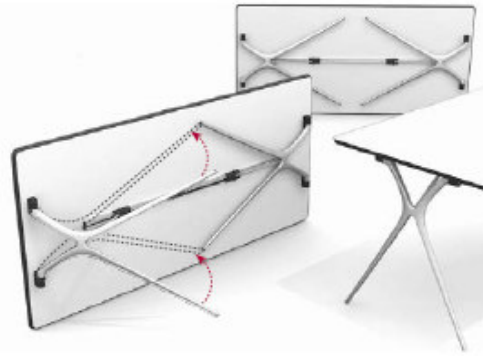

PLEK ^{NEW} Folding Tables

Moulded aluminium frame. 19 mm MFC tops with PVC soft edging to protect the desk. This system has been designed for conference, training and home office environments. A trolley to stack them is available.