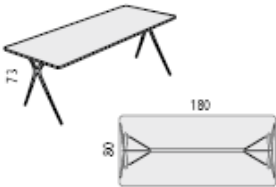

1800mm x 800mm silver or white frame MFC top @ **£263.00**

As above with polished frame @ **£299.00**

1800mm x 800mm silver or white frame compact top @ **£432.00**

As above with polished frame @ **£456.00**

51 CLEAR GLASS	55 BLUE GLASS	57 BRONZE GLASS

QF13