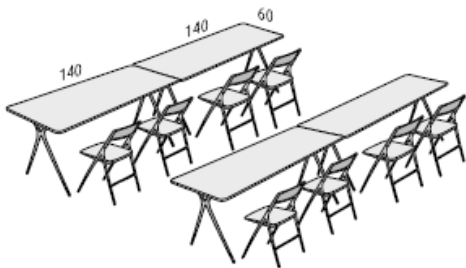

Q70

1600mm x 800mm silver or white frame @ **£186.00**
as above with polished frame @ **£221.00**

TROLLEY FOR STACKING TABLES
For 10 tables

Trolley with silver frame for 010 trolleys @ **£178.00**

EXAMPLE LAYOUTS: