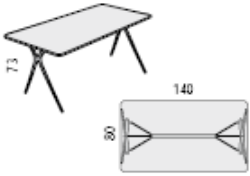

Fixed tables

MFC			COMPACT		
00 WHITE	18 MAPLE	12 ELM	30 WHITE	37 DARK ORANGE	39 WENGUE

QF13