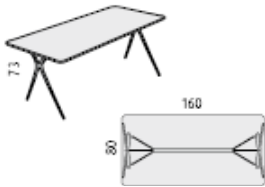

Fixed tables

MFC			COMPACT		
00 WHITE	18 MAPLE	12 ELM	30 WHITE	37 DARK ORANGE	39 WENGUE

QF13

1400mm x 800mm silver or white frame MFC top @ **£239.00**

As above with polished frame @ **£274.00**

1400mm x 800mm silver or white frame compact top @ **£378.00**

As above with polished frame @ **£414.00**

QF14

1600mm x 800mm silver or white frame MFC top @ **£250.00**

As above with polished frame @ **£285.00**

1600mm x 800mm silver or white frame compact top @ **£411.00**