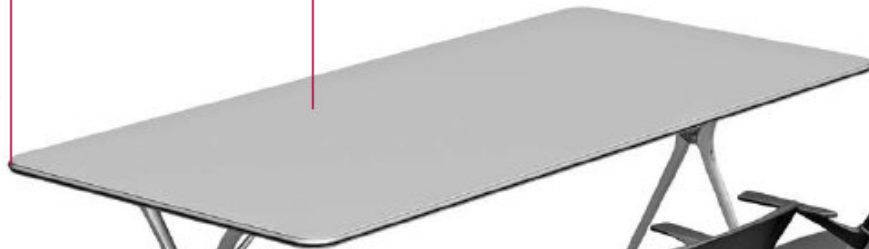

OFFICE REALITY LTD

Plek folding and fixed tables

Contact us on 01823 663880 or email us at info@officereality.co.uk

Affordable expertise @ www.officereality.co.uk

PLEK ^{NEW} Folding Tables

Moulded aluminium frame. 19 mm MFC tops with PVC soft edging to protect the desk. This system has been designed for conference, training and home office environments. A trolley to stack them is available.

Anti-shock soft edge

19 mm MFC worktop

Matching PLEK folding chairs with arms.

Moulded aluminium folding frame

Available frame finishes

Silver

White

Polished

TOP FINISHES

MFC:

19 mm worktops with anti-shock PVC edge available in the following finishes.

PLEK ^{NEW} Fixed Tables

Fixed table with moulded aluminium legs linked to an extruded aluminium beam, providing lightness but stability. Multipurpose system suggested for conference, training, offices and home office.