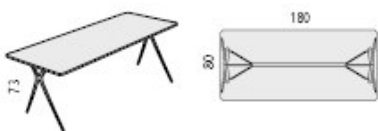

1800mm x 800mm silver or white frame clear glass @ **£549.00**

As above with polished frame @ **£584.00**

1800mm x 800mm silver or white frame blue or bronze glass @ **£575.00**

As above with polished frame @ **£610.00**

All prices exclude VAT and include delivery to mainland UK