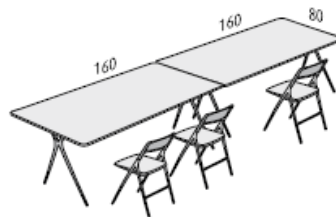

Q70

1600mm x 800mm silver or white frame @ **£186.00**
as above with polished frame @ **£221.00**

TROLLEY FOR STACKING TABLES
For 10 tables

Trolley with silver frame for 010 trolleys @ **£178.00**

EXAMPLE LAYOUTS: