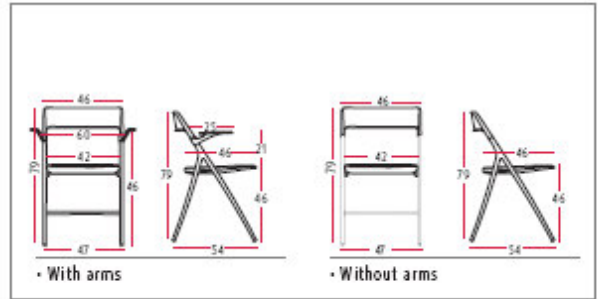

PLEK SEATING

• TROLLEY

Trolley for store and transport up to 10 chairs.

• FRAME

Leg Frame: moulded aluminium leg frame available in silver, white or polished.

Silver

White

Polished Alu.

• DIMENSIONS

• With arms

• Without arms

00 WHITE

01 GREY

10 BLACK

03 DARK BLUE

11 BBGE