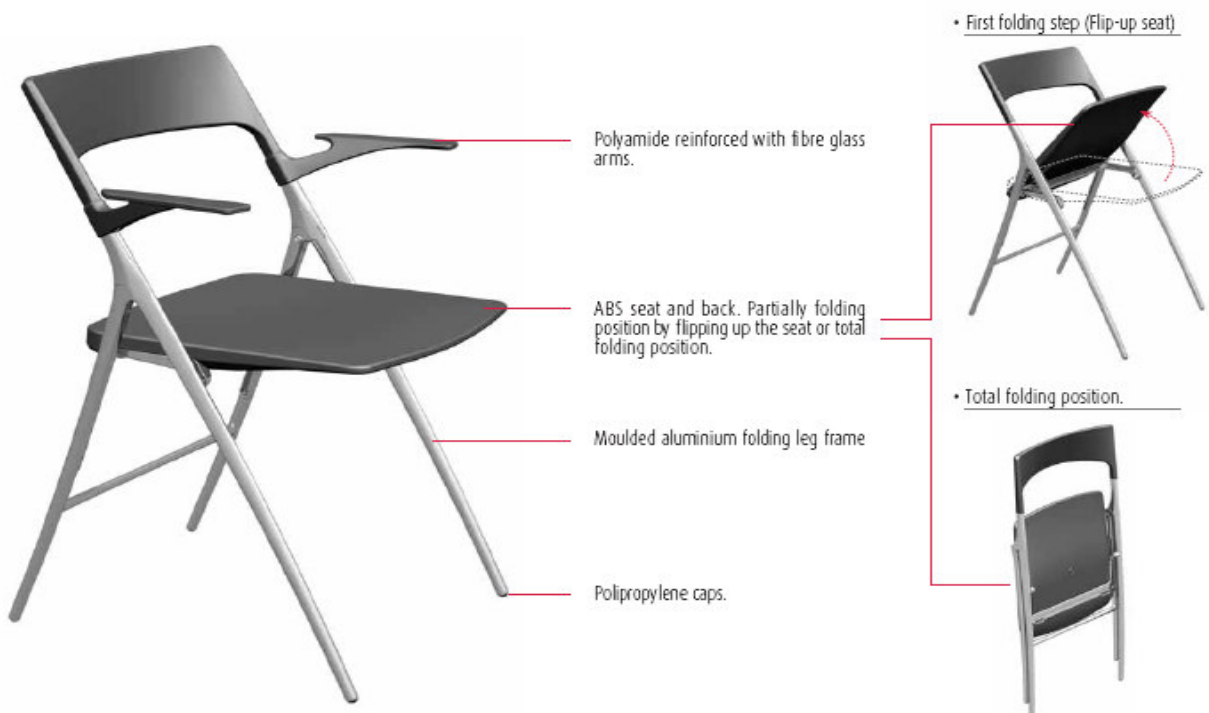

PLEK SEATING

• TROLLEY

Trolley for store and transport up to 10 chairs.

• FRAME

Leg Frame: moulded aluminium leg frame available in silver, white or polished.

Silver

White

Polished Alu.

• DIMENSIONS

• With arms

• Without arms

00 WHITE

01 GREY

10 BLACK

03 DARK BLUE

11 BBGE