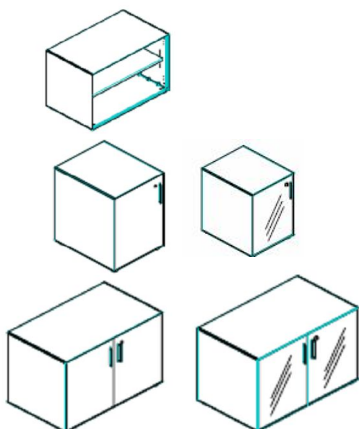

720mm high x 500mm wide double door @ £362.00

720mm high x 500mm wide glass doors @ £574.00