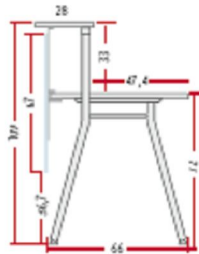

SILVER METAL FRONT PANEL

8 mm ACRYLIC FRONT PANEL

4+4 SECURITY GLASS FRONT PANEL

ZETA RECEPTION COUNTER
FOR INDIVIDUAL USE ONLY

ZETA RECEPTION COUNTERS TO BE LINKED

16
LIGHT OAK

12
ELM

17
WALNUT

19
WENGJE

INDIVIDUAL USE ONLY

1490mm x 730mm

Silver metal front @ **£462.00**

Glass front @ **£557.00**

Acrylic front @ **£460.00**

TO BE LINKED

1490mm x 730mm linkable unit