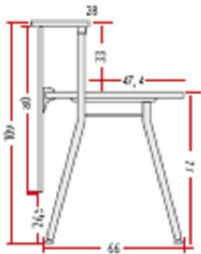

SILVER METAL FRONT PANEL

8 mm ACRYLIC FRONT PANEL

4+4 SECURITY GLASS FRONT PANEL

ZETA RECEPTION COUNTER
FOR INDIVIDUAL USE ONLY

ZETA RECEPTION COUNTERS TO BE LINKED

16
LIGHT OAK

12
ELM

17
WALNUT

19
WENGJE

INDIVIDUAL USE ONLY

1490mm x 730mm

Silver metal front @ **£462.00**

Glass front @ **£557.00**

Acrylic front @ **£460.00**

TO BE LINKED

1490mm x 730mm linkable unit