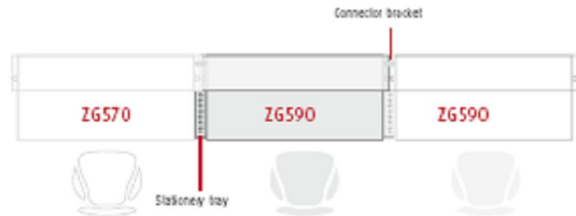

OFFICE REALITY LTD

Zeta Reception desk

Contact us on 01823 663880 or email us at info@officereality.co.uk

Affordable expertise @ www.officereality.co.uk

ZETA RECEPTION COUNTERS

For individual use only

Counter to be linked (Connector bracket and stationery tray included.)

SILVER METAL FRONT PANEL

8 mm ACRYLIC FRONT PANEL

4+4 SECURITY GLASS FRONT PANEL

ZETA RECEPTION COUNTER
FOR INDIVIDUAL USE ONLY

ZETA RECEPTION COUNTERS TO BE LINKED

16
LIGHT OAK

12
ELM

17
WALNUT

19
WENGJE

INDIVIDUAL USE ONLY

1490mm x 730mm

Silver metal front @ **£462.00**

Glass front @ **£557.00**

Acrylic front @ **£460.00**

TO BE LINKED

1490mm x 730mm linkable unit