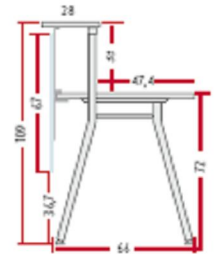

SILVER METAL FRONT PANEL

8 mm ACRYLIC FRONT PANEL

4+4 SECURITY GLASS FRONT PANEL

ZETA RECEPTION COUNTER
FOR INDIVIDUAL USE ONLY

ZETA RECEPTION COUNTERS TO BE LINKED

16
LIGHT OAK

12
ELM

17
WALNUT

19
WENGJE

INDIVIDUAL USE ONLY

1490mm x 730mm

Silver metal front @ **£462.00**

Glass front @ **£557.00**

Acrylic front @ **£460.00**

TO BE LINKED

1490mm x 730mm linkable unit