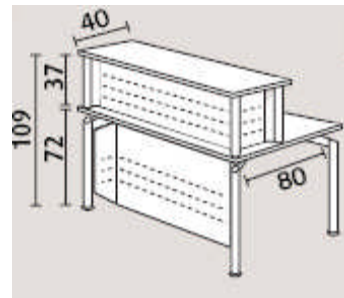

OFFICE REALITY LTD

4D Reception desk

Beech Cherry Pear

Contact us on 01823 663880 or email us at info@officereality.co.uk

Affordable expertise @ www.officereality.co.uk

800mm x 800mm desk @ £315.00
1200mm x 800mm desk @ £355.00
1600mm x 800mm desk @ £396.00

90 degree intermediate unit @ £298.00

90 degree terminal unit @ £384.00

800mm counter top @ £183.00
1200mm counter top @ £233.00
1600mm counter top @ £273.00

90 degree counter top @ £380.00

Side modesty panel @ £60.00