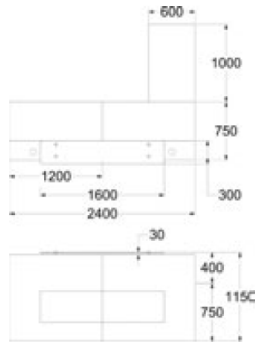

Laminate finishes with lacquered feature panel @ **£6280.00**

Laminate finishes with veneered feature panel @ **£6659.00**

All prices exclude VAT and include delivery to mainland UK during normal working hours