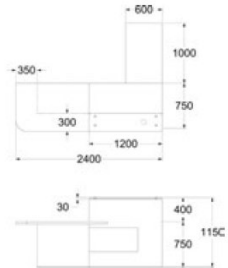

Laminate finishes with lacquered feature panel @ **£4559.00**

Laminate finishes with veneered feature panel @ **£4748.00**