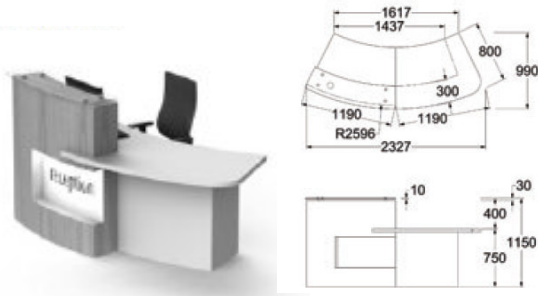

5 Counter cap options

Laminate finishes with lacquered feature panel @ **£3958.00**

Laminate finishes with veneered feature panel @ **£4215.00**

Laminate finishes with lacquered feature panel @ **£4286.00**