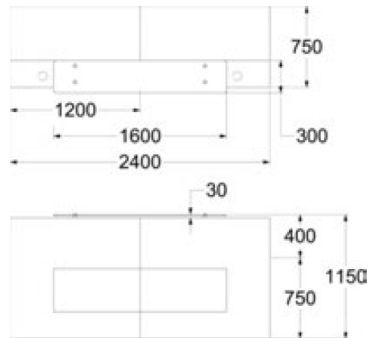

Laminate finishes with lacquered feature panel @ **£5392.00**

Laminate finishes with veneered feature panel @ **£5772.00**