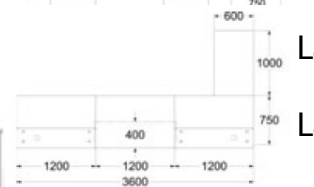

Laminate finishes with lacquered feature panel @ **£7297.00**

Laminate finishes with veneered feature panel @ **£7677.00**