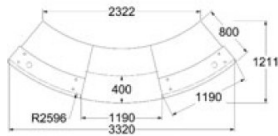

Laminate finishes with lacquered feature panel @ **£7479.00**

Laminate finishes with veneered feature panel @ **£8148.00**