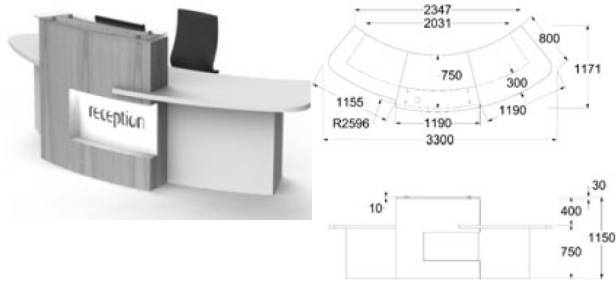

Laminate finishes with lacquered feature panel @ **£5189.00**

Laminate finishes with veneered feature panel @ **£5524.00**