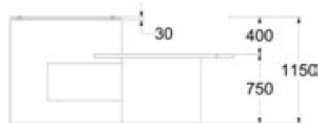

Laminate finishes with lacquered feature panel @ **£3669.00**

Laminate finishes with veneered feature panel @ **£3860.00**