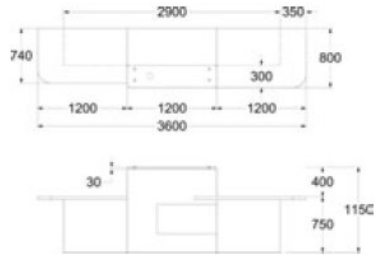

Laminate finishes with lacquered feature panel @ **£4432.00**

Laminate finishes with veneered feature panel @ **£4622.00**