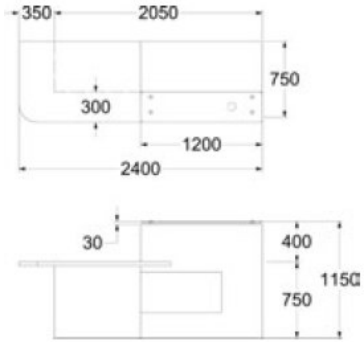

Laminate finishes with lacquered feature panel @ **£3669.00**

Laminate finishes with veneered feature panel @ **£3860.00**