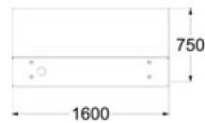

Laminate finishes with lacquered feature panel @ **£6267.00**

Laminate finishes with veneered feature panel @ **£6936.00**