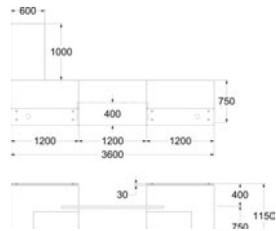

Laminate finishes with lacquered feature panel @ **£7297.00**

Laminate finishes with veneered feature panel @ **£7677.00**