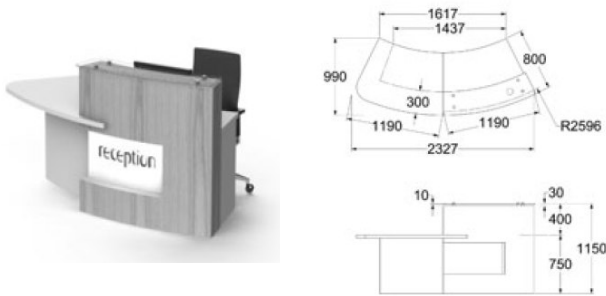

Laminate finishes with lacquered feature panel @ **£4286.00**

Laminate finishes with veneered feature panel @ **£4621.00**