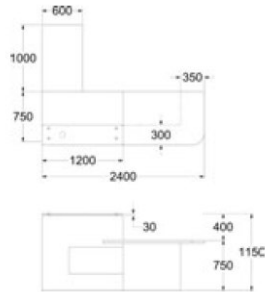

Laminate finishes with lacquered feature panel @ **£4559.00**

Laminate finishes with veneered feature panel @ **£4748.00**