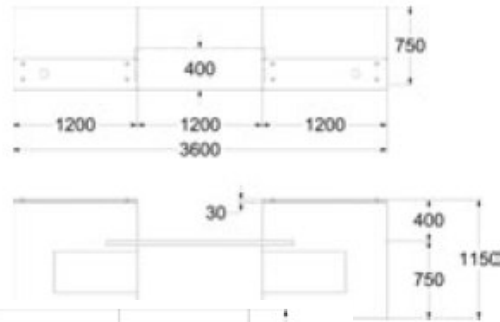

Laminate finishes with lacquered feature panel @ **£6126.00**

Laminate finishes with veneered feature panel @ **£6506.00**