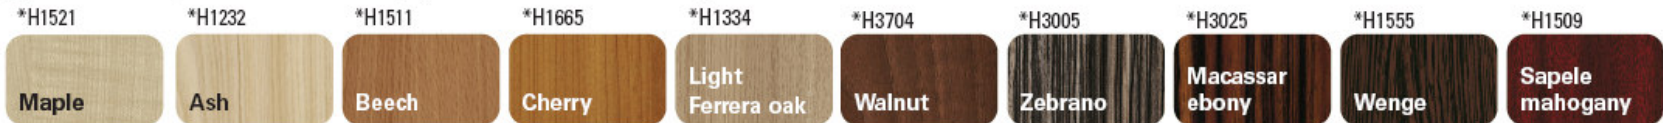

OFFICE REALITY LTD

Xpression reception desks

evolution® standard finishes - Xpression 55

1 Feature panel section

2 Desktop & modesty panels - woodgrain laminates

N.B. The grain on all standard woodgrain laminates runs vertically on all desks except Compacts where it runs horizontally

*Egger code

2 Desktop & modesty panels - plain colour laminates

All interior and underside surfaces in titanium effect finish

3 Desktop PVC edging laminate finishes

4 Feature panel acrylic colours

Feature panel can also be specified in any of the standard plain colour and woodgrain laminate finishes above

5 Counter cap options

Laminate finishes with lacquered feature panel @ **£3958.00**

Laminate finishes with veneered feature panel @ **£4215.00**

Laminate finishes with lacquered feature panel @ **£4286.00**