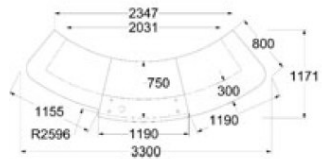

Laminate finishes with lacquered feature panel @ **£7479.00**

Laminate finishes with veneered feature panel @ **£8148.00**

Laminate finishes with lacquered feature panel @ **£6267.00**

Laminate finishes with veneered feature panel @ **£6936.00**

Laminate finishes with lacquered feature panel @ **£3403.00**

Laminate finishes with veneered feature panel @ **£3622.00**

Laminate finishes with lacquered feature panel @ **£3669.00**

Laminate finishes with veneered feature panel @ **£3860.00**