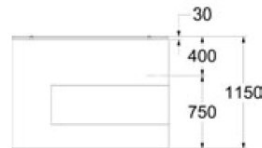

Laminate finishes with lacquered feature panel @ **£3403.00**

Laminate finishes with veneered feature panel @ **£3622.00**