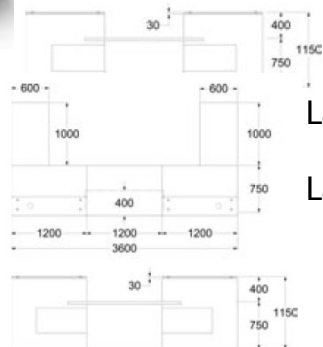

Laminate finishes with lacquered feature panel @ **£8186.00**

Laminate finishes with veneered feature panel @ **£8748.00**