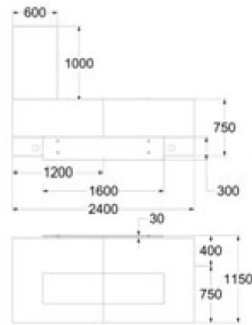

Laminate finishes with lacquered feature panel @ **£6280.00**

Laminate finishes with veneered feature panel @ **£6659.00**