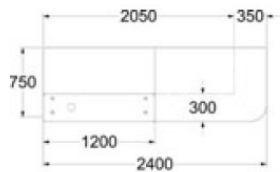

Laminate finishes with lacquered feature panel @ **£3403.00**

Laminate finishes with veneered feature panel @ **£3622.00**