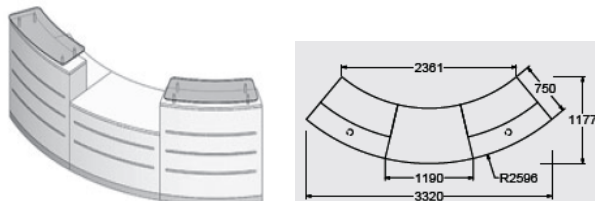

YBP-2 3320mm x 1170mm with column supports
No plinth laminate finishes @ £4897.00
Flush plinth laminate finishes @ £5016.00
Recessed plinth laminate finishes @ £5344.00
No plinth veneer finishes @ £5531.00
Flush plinth veneer finishes @ £5749.00
Recessed plinth veneer finishes @ £6214.00