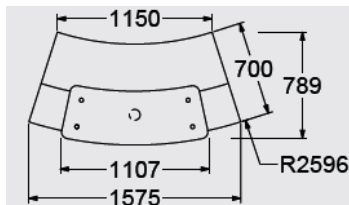

YBK-1 1575mm x 944mm with column supports

No plinth laminate finishes @ **£2602.00**

Flush plinth laminate finishes @ **£2719.00**

Recessed plinth laminate finishes @£ **2953.00**

No plinth veneer finishes @ £2919.00

Flush plinth veneer finishes @ £3036.00

Recessed plinth veneer finishes @ £3270.00