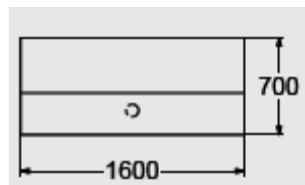

YCK-1 1600mm x 700mm with claw supports
No plinth laminate finishes @ **£2894.00**
Flush plinth laminate finishes @ **£3001.00**
Recessed plinth laminate finishes @ **£3143.00**
No plinth veneer finishes @ £3248.00
Flush plinth veneer finishes @ £3355.00
Recessed plinth veneer finishes @ £3497.00