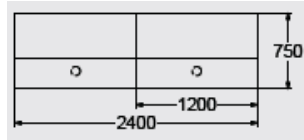

YCN-1L 2400mm x 750mms
No plinth laminate finishes @ **£2427.00**
Flush plinth laminate finishes @ **£2582.00**
Recessed plinth laminate finishes @ **£2816.00**
No plinth veneer finishes @ £2950.00
Flush plinth veneer finishes @ £3105.00
Recessed plinth veneer finishes @ £3340.00