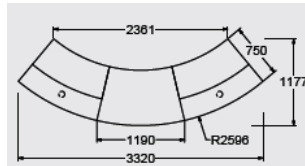

YBN-2DDA 3320mm x1170mm
No plinth laminate finishes @ £3703.00
Flush plinth laminate finishes @ £6103.00
Recessed plinth laminate finishes @ £6401.00
No plinth veneer finishes @ £4388.00
Flush plinth veneer finishes @ £4593.00
Recessed plinth veneer finishes @ £4899.00