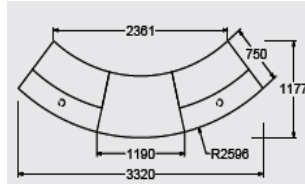

YBK-2 3320mm x1170mm with claw supports
No plinth laminate finishes @ £5905.00
Flush plinth laminate finishes @ £6103.00
Recessed plinth laminate finishes @ £6401.00
No plinth veneer finishes @ £6571.00
Flush plinth veneer finishes @ £6769.00
Recessed plinth veneer finishes @ £7067.00