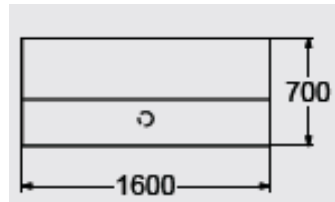

YCN 1600mm x 700mm
No plinth laminate finishes @ **£1748.00**
Flush plinth laminate finishes @ **£1854.00**
Recessed plinth laminate finishes @ **£2371.00**
No plinth veneer finishes @ £2102.00
Flush plinth veneer finishes @ £2209.00
Recessed plinth veneer finishes @ £2351.00