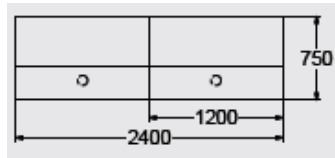

YCP-1K 2400mm x 750mm with claw supports
No plinth laminate finishes @ **£3687.00**
Flush plinth laminate finishes @ **£3843.00**
Recessed plinth laminate finishes @ **£4077.00**
No plinth veneer finishes @ £4211.00
Flush plinth veneer finishes @ £4366.00
Recessed plinth veneer finishes @ £4600.00