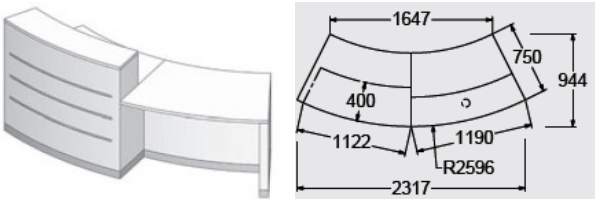

YBN-1DDA 2317mm x 944mm
No plinth laminate finishes @ £2863.00
Flush plinth laminate finishes @ £3027.00
Recessed plinth laminate finishes @ £3272.00
No plinth veneer finishes @ £3412.00
Flush plinth veneer finishes @ £3576.00
Recessed plinth veneer finishes @ £3822.00