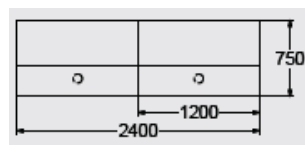

YCK-1 2400mm x 750mm
No plinth laminate finishes @ **£2418.00**
Flush plinth laminate finishes @ **£2560.00**
Recessed plinth laminate finishes @ **£2773.00**
No plinth veneer finishes @ £2894.00
Flush plinth veneer finishes @ £3036.00
Recessed plinth veneer finishes @ £3248.00