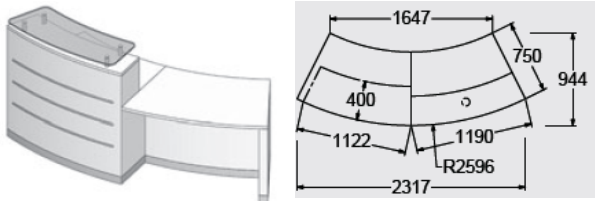

YBP-1DDAL 2317mm x 944mm with column supports
No plinth laminate finishes @ £3275.00
Flush plinth laminate finishes @ £344000
Recessed plinth laminate finishes @ £3349.00
No plinth veneer finishes @ £3625.00
Flush plinth veneer finishes @ 3775.00
Recessed plinth veneer finishes @ £3823.00