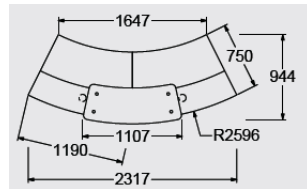

YBK-1 2317mm x 944mm with claw supports

No plinth laminate finishes @ **£4233.00**

Flush plinth laminate finishes @ **4389.00**

Recessed plinth laminate finishes @ **4622.00**

No plinth veneer finishes @ 4756.00.

Flush plinth veneer finishes @ £4911.00

Recessed plinth veneer finishes @ £5146.00