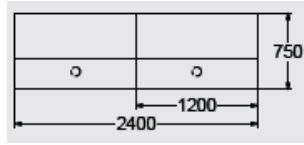

YCP-1 2400mm x 750mm with column supports
No plinth laminate finishes @ **£3072.00**
Flush plinth laminate finishes @ **£3228.00**
Recessed plinth laminate finishes @ **£3462.00**
No plinth veneer finishes @ £3596.00
Flush plinth veneer finishes @ £3752.00
Recessed plinth veneer finishes @ £3985.00