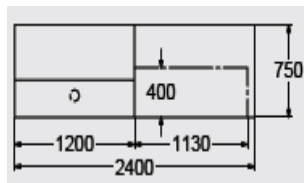

YCP-1DDAR 2400mm x 750mm with column supports
No plinth laminate finishes @ **£2948.00**
Flush plinth laminate finishes @ **£3111.00**
Recessed plinth laminate finishes @ **£3210.00**
No plinth veneer finishes @ £3497.00
Flush plinth veneer finishes @ £3661.00
Recessed plinth veneer finishes @ £3907.00