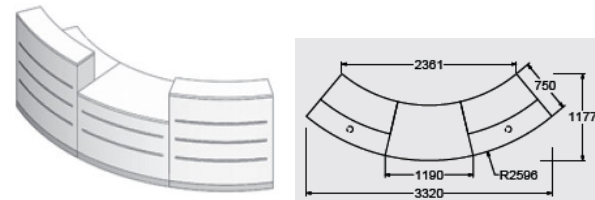

YBN - 2 3320mm x 1177mm
No plinth laminate finishes @ £3974.00
Flush plinth laminate finishes @ £4192.00
Recessed plinth laminate finishes @ £4520.00
No plinth veneer finishes @ £4828.00
Flush plinth veneer finishes @ £5051.00
Recessed plinth veneer finishes @ £5389.00