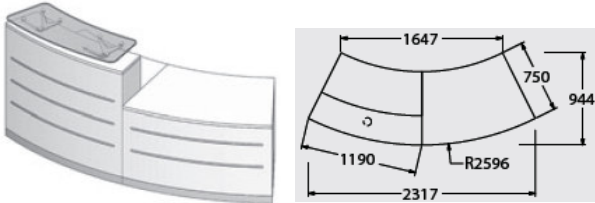

Recessed plinth laminate finishes @£ **3127.00**

No plinth veneer finishes @ £2965.00

Flush plinth veneer finishes @ £3262.00

Recessed plinth veneer finishes @ £3652.00

YBn-1L 2317mm x 944mm with column+ supports  
 No plinth laminate finishes @ **£3150.00**  
 Flush plinth laminate finishes @ **£3306.00**  
 Recessed plinth laminate finishes @ **£4063.00**  
 No plinth veneer finishes @ £3673.00  
 Flush plinth veneer finishes @ £3830.00  
 Recessed plinth veneer finishes @ £3652.00