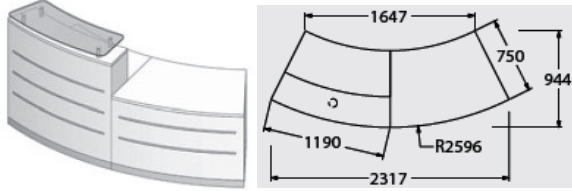

YBn-1L 2317mm x 944mm with column+ supports
No plinth laminate finishes @ **£3150.00**
Flush plinth laminate finishes @ **£3306.00**
Recessed plinth laminate finishes @ **£4063.00**
No plinth veneer finishes @ £3673.00
Flush plinth veneer finishes @ £3830.00
Recessed plinth veneer finishes @ £3652.00