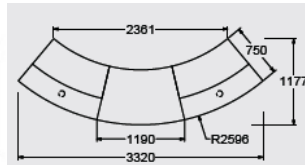

YBP-2DDA 3320mm x1170mm
No plinth laminate finishes @ £4452.00
Flush plinth laminate finishes @ £4657.00
Recessed plinth laminate finishes @ £4962.00
No plinth veneer finishes @ £5138.00
Flush plinth veneer finishes @ £5342.00
Recessed plinth veneer finishes @ £5648.00