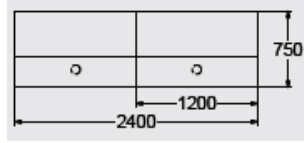

YCK-1 2400mm x 750mm with claw supports
No plinth laminate finishes @ **£3921.00**
Flush plinth laminate finishes @ **£4077.00**
Recessed plinth laminate finishes @ **£4311.00**
No plinth veneer finishes @ £4444.00
Flush plinth veneer finishes @ £4600.00
Recessed plinth veneer finishes @ £4833.00