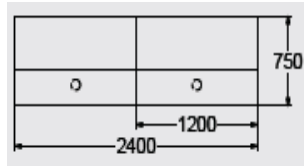

YCP-1L 2400mm x 750mm with column supports
No plinth laminate finishes @ **£2838.00**
Flush plinth laminate finishes @ **£2995.00**
Recessed plinth laminate finishes @ **£3228.00**
No plinth veneer finishes @ £3362.00
Flush plinth veneer finishes @ £3518.00
Recessed plinth veneer finishes @ £3752.00