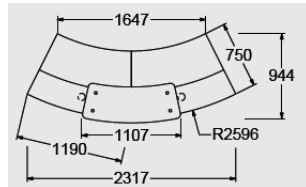

YBP-1 2317mm x 944mm with column supports

No plinth laminate finishes @ **£3385.00**

Flush plinth laminate finishes @ **£3540.00**

Recessed plinth laminate finishes @ **£3362.00**

No plinth veneer finishes @ £3552.00

Flush plinth veneer finishes @ £4063

Recessed plinth veneer finishes @ £4298.00