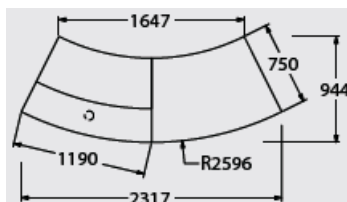

YBn-1L 2317mm x 944mm with claw supports

No plinth laminate finishes @ **£2738.00**

Flush plinth laminate finishes @ **£2895.00**

Recessed plinth laminate finishes @£ **3127.00**

No plinth veneer finishes @ £2965.00

Flush plinth veneer finishes @ £3262.00

Recessed plinth veneer finishes @ £3652.00