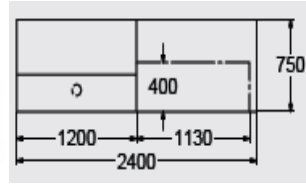

YCK-1DDAR 2400mm x 750mm with claw supports
No plinth laminate finishes @ **£3796.00**
Flush plinth laminate finishes @ **£3960.00**
Recessed plinth laminate finishes @ **£4205.00**
No plinth veneer finishes @ £4345.00
Flush plinth veneer finishes @ £4509.00
Recessed plinth veneer finishes @ £4755.00