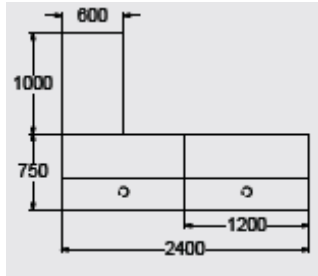

YCN-1SL 2400mm x 1750mm
No plinth laminate finishes @ **£3647.00**
Flush plinth laminate finishes @ **£3873.00**
Recessed plinth laminate finishes @ **£4212.00**
No plinth veneer finishes @ £4409.00
Flush plinth veneer finishes @ £4509.00
Recessed plinth veneer finishes @ £4755.00