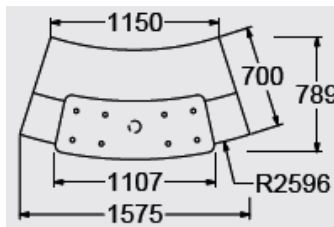

YBK-1 1575mm x 944mm with claw supports

No plinth laminate finishes @ **£3451.00**

Flush plinth laminate finishes @ **£2719.00**

Recessed plinth laminate finishes @£ **2954.00**

No plinth veneer finishes @ £2919.00

Flush plinth veneer finishes @ £3036.00

Recessed plinth veneer finishes @ £3270.00