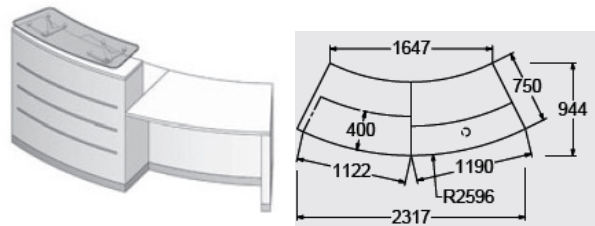

YBk-1DDAL 2317mm x 944mm with claw supports
No plinth laminate finishes @ £3827.00
Flush plinth laminate finishes @ £4288.00
Recessed plinth laminate finishes @ £4532.00
No plinth veneer finishes @ £4673.00
Flush plinth veneer finishes @ £4838.00
Recessed plinth veneer finishes @ £5083.00