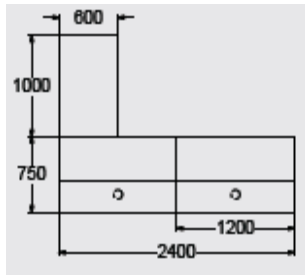

YCP-1SL 2400mm x 1750mm
No plinth laminate finishes @ **£4059.00**
Flush plinth laminate finishes @ **£4285.00**
Recessed plinth laminate finishes @ **£4532.00**
No plinth veneer finishes @ £4817.00
Flush plinth veneer finishes @ £5043.00
Recessed plinth veneer finishes @ £5383.00