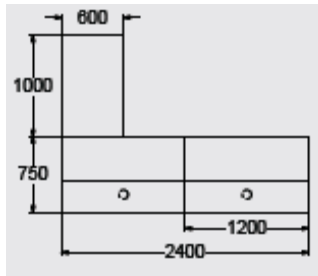

YCP-1SL 2400mm x 1750mm
No plinth laminate finishes @ **£4907.00**
Flush plinth laminate finishes @ **£5134.00**
Recessed plinth laminate finishes @ **£5472.00**
No plinth veneer finishes @ £5665.00
Flush plinth veneer finishes @ £5893.00
Recessed plinth veneer finishes @ £6232.00

All prices exclude VAT and include delivery and **installation** to mainland UK during normal working hours