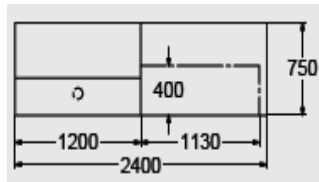

YCN-1DDAR 2400mm x 750mm
No plinth laminate finishes @ **£2536.00**
Flush plinth laminate finishes @ **£2699.00**
Recessed plinth laminate finishes @ **£2945.00**
No plinth veneer finishes @ £3084.00
Flush plinth veneer finishes @ £3249.00
Recessed plinth veneer finishes @ £3495.00