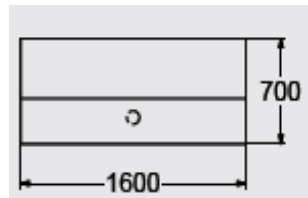

YCP 1600mm x 700mm with column supports
No plinth laminate finishes @ **£2129.00**
Flush plinth laminate finishes @ **£2229.00**
Recessed plinth laminate finishes @ **£2371.00**
No plinth veneer finishes @ £2477.00
Flush plinth veneer finishes @ £2584.00
Recessed plinth veneer finishes @ £2725.00