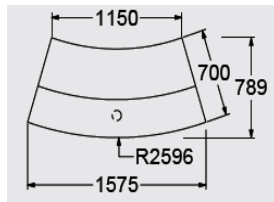

YBN-1 1575mm x 944mm

No plinth laminate finishes @ **£2190.00**

Flush plinth laminate finishes @ **£2308.00**

Recessed plinth laminate finishes @£ **2541.00**

No plinth veneer finishes @ £2508.00

Flush plinth veneer finishes @ £2625.00

Recessed plinth veneer finishes @ £2858.00