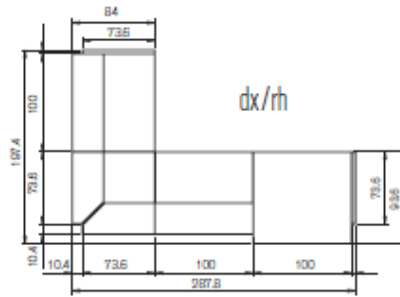

### Technical characteristics:

**Total Counter H.** 1132 mm

**Desktop counter top height:** 400 mm

**Under desktop height:** 695 mm

Dimensions: L.100 cm, 200 cm, 300 cm, w 32 cm

Corner Element: L. 73,6 cm, w 32 cm

Laminate finishes @ **£2630.00**

Veneer finishes @ **£4374.00**

2874mm long x 1974mm deep x 1132mm high four glass top

Laminate finishes @ **£2630.00**

Veneer finishes @ **£4374.00**

2878mm long x 1974mm deep x 1132mm high four glass tops

In laminate finishes @ **£2630.00**

In veneer finishes @ **£4374.00**

2878mm long x 1974mm deep x 1132mm high four glass tops

In laminate finishes @ **£2630.00**

In veneer finishes @ **£4374.00**

2680mm, long x 1878mm deep x 1132mm high seven glass tops