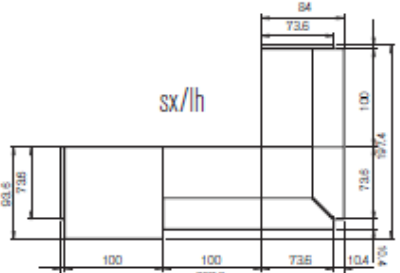

### Technical characteristics:

**Total Counter H.** 1132 mm

**Desktop counter top height:** 400 mm

**Under desktop height:** 695 mm

Dimensions: L.100 cm, 200 cm, 300 cm, w 32 cm

Corner Element: L. 73,6 cm, w 32 cm

Laminate finishes @ **£2630.00**

Veneer finishes @ **£4374.00**

2874mm long x 1974mm deep x 1132mm high four glass top

Laminate finishes @ **£2630.00**

Veneer finishes @ **£4374.00**

2878mm long x 1974mm deep x 1132mm high four glass tops

In laminate finishes @ **£2630.00**

In veneer finishes @ **£4374.00**

2878mm long x 1974mm deep x 1132mm high four glass tops

In laminate finishes @ **£2630.00**

In veneer finishes @ **£4374.00**

2680mm, long x 1878mm deep x 1132mm high seven glass tops