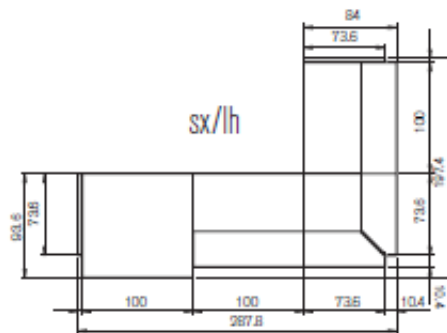

2874mm long x 1974mm deep x 1132mm high four glass top

Laminate finishes @ **£2630.00**

Veneer finishes @ **£4374.00**