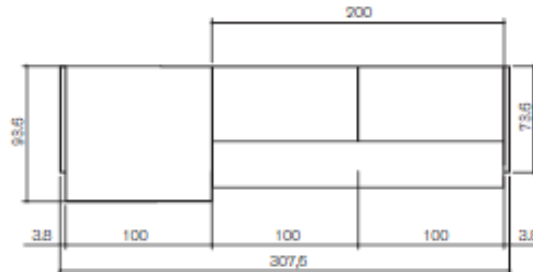

Dimensions: L.100 cm, 200 cm, 300 cm, w 32 cm

Corner Element: L. 73,6 cm, w 32 cm

Laminate finishes @ **£1999.00**

Veneer finishes @ **£3697.00**

3073mm long x 936mm deep (as deepest point) x 1132mm high two glass tops

In Laminate finishes @ **£1592.00**

In Veneer finishes @ **£2907.00**

3073mm long x 936mm deep (as deepest point) x 1132mm high two glass tops

In Laminate finishes @ **£1567.00**

In Veneer finishes @ **£2857.00**

3073mm long x 936mm deep (as deepest point) x 1132mm high two glass tops

In Laminate finishes @ **£1567.00**

In Veneer finishes @ **£2857.00**

3076mm long x 936mm deep x 739mm high

In Laminate finishes @ **£592.00**

In Veneer finishes @ **£1768.00**

4076mm long x 936mm deep (at deepest point) x 1130mm high two glass tops