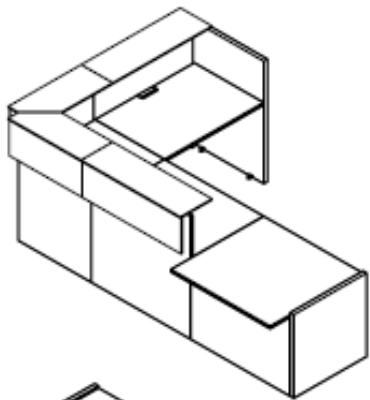

Dimensions: L.100 cm, 200 cm, 300 cm, w 32 cm

Corner Element: L. 73,6 cm, w 32 cm

Laminate finishes @ **£2261.00**

Veneer finishes @ **£3896.00**

4076mm long x 936mm deep (at deepest point) x 1130mm high two glass tops

Laminate finishes @ **£1794.00**

Veneer finishes @ **£3409.00**

2874mm long x 1974mm deep x 1132mm high four glass top