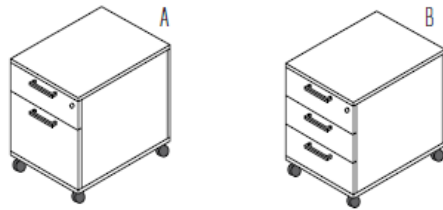

Under desk mobile pedestals with three shallow
drawers or one shallow drawer and one filing drawer

420mm wide x 560mm deep x 550mm high

In laminate finishes @ **£176.00**

In veneer finishes @ **£468.00**

Please contact us for additional variations of this reception desk

Prices exclude VAT and include delivery to mainland UK during normal working hours