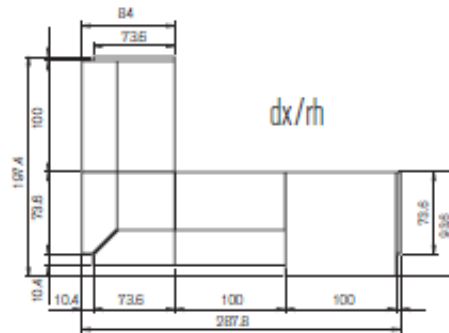

### Technical characteristics:

**Total Counter H.** 1132 mm

**Desktop counter top height:** 400 mm

**Under desktop height:** 695 mm

In Laminate finishes @ **£1567.00**

In Veneer finishes @ **£2857.00**

3076mm long x 936mm deep x 739mm high

In Laminate finishes @ **£592.00**

In Veneer finishes @ **£1768.00**

4076mm long x 936mm deep (at deepest point) x 1130mm high two glass tops

Laminate finishes @ **£2261.00**

Veneer finishes @ **£3896.00**

4076mm long x 936mm deep (at deepest point) x 1130mm high two glass tops

Laminate finishes @ **£1794.00**

Veneer finishes @ **£3409.00**

2874mm long x 1974mm deep x 1132mm high four glass top

Laminate finishes @ **£2630.00**

Veneer finishes @ **£4374.00**

2874mm long x 1974mm deep x 1132mm high four glass top

Laminate finishes @ **£2630.00**

Veneer finishes @ **£4374.00**

2878mm long x 1974mm deep x 1132mm high four glass tops