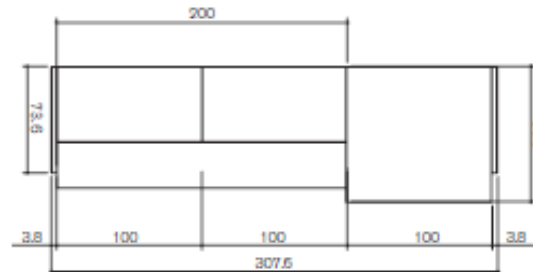

Dimensions: L.100 cm, 200 cm, 300 cm, w 32 cm

Corner Element: L. 73,6 cm, w 32 cm

Laminate finishes @ **£1999.00**

Veneer finishes @ **£3697.00**

3073mm long x 936mm deep (as deepest point) x 1132mm high two glass tops

In Laminate finishes @ **£1592.00**

In Veneer finishes @ **£2907.00**

3073mm long x 936mm deep (as deepest point) x 1132mm high two glass tops

In Laminate finishes @ **£1567.00**

In Veneer finishes @ **£2857.00**

3073mm long x 936mm deep (as deepest point) x 1132mm high two glass tops

In Laminate finishes @ **£1567.00**

In Veneer finishes @ **£2857.00**

3076mm long x 936mm deep x 739mm high

In Laminate finishes @ **£592.00**

In Veneer finishes @ **£1768.00**

4076mm long x 936mm deep (at deepest point) x 1130mm high two glass tops