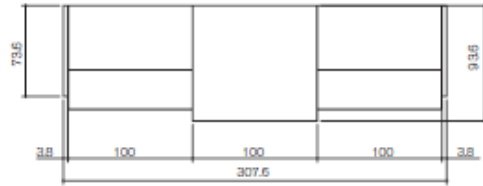

Dimensions: L.100 cm, 200 cm, 300 cm, w 32 cm

Corner Element: L. 73,6 cm, w 32 cm

Veneer finishes @ **£3145.00**

3076mm long x 840mm deep x 1132mm high 2000mm long glass top

Laminate finishes @ **£1578.00**

Veneer finishes @ **£2931.00**

4076mm long x 840mm deep x 1132mm high 3000mm long glass top

Laminate finishes @ **£1999.00**

Veneer finishes @ **£3697.00**

3073mm long x 936mm deep (as deepest point) x 1132mm high two glass tops

In Laminate finishes @ **£1592.00**

In Veneer finishes @ **£2907.00**

3073mm long x 936mm deep (as deepest point) x 1132mm high two glass tops

In Laminate finishes @ **£1567.00**

In Veneer finishes @ **£2857.00**

3073mm long x 936mm deep (as deepest point) x 1132mm high two glass tops