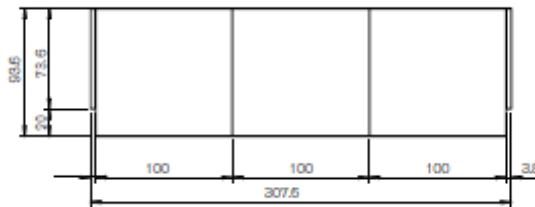

Dimensions: L.100 cm, 200 cm, 300 cm, w 32 cm

Corner Element: L. 73,6 cm, w 32 cm

Laminate finishes @ **£1999.00**

Veneer finishes @ **£3697.00**

3073mm long x 936mm deep (as deepest point) x 1132mm high two glass tops

In Laminate finishes @ **£1592.00**

In Veneer finishes @ **£2907.00**

3073mm long x 936mm deep (as deepest point) x 1132mm high two glass tops

In Laminate finishes @ **£1567.00**

In Veneer finishes @ **£2857.00**

3073mm long x 936mm deep (as deepest point) x 1132mm high two glass tops

In Laminate finishes @ **£1567.00**

In Veneer finishes @ **£2857.00**

3076mm long x 936mm deep x 739mm high

In Laminate finishes @ **£592.00**

In Veneer finishes @ **£1768.00**

4076mm long x 936mm deep (at deepest point) x 1130mm high two glass tops