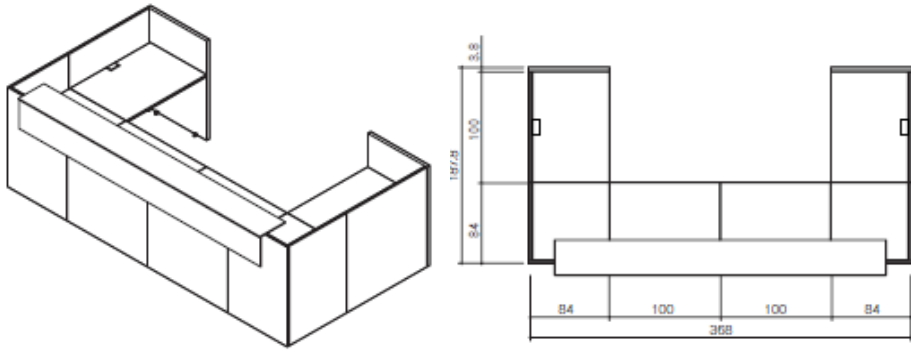

Dimensions: L.100 cm, 200 cm, 300 cm, w 32 cm

Corner Element: L. 73,6 cm, w 32 cm

In laminate finishes @ **£2630.00**

In veneer finishes @ **£4374.00**

2878mm long x 1974mm deep x 1132mm high four glass tops

In laminate finishes @ **£2630.00**

In veneer finishes @ **£4374.00**

2680mm, long x 1878mm deep x 1132mm high seven glass tops

In laminate finishes @ **£4161.00**

In veneer finishes @ **£6422.00**

3680mm long x 1878mm deep x 1132mm high

In laminate finishes @ **£4788.00**

In veneer finishes @ **£7390.00**

3680mm long x 18578mm deep x 1132mm high  
3000mm, glass top