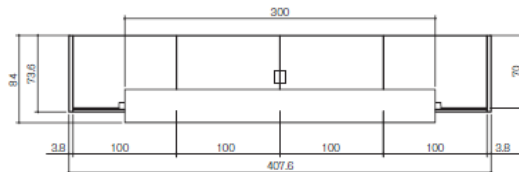

Dimensions: L.100 cm, 200 cm, 300 cm, w 32 cm

Corner Element: L. 73,6 cm, w 32 cm

2076mm long x 840mm deep x 1132mm high. Continuous Glass top

Laminate finishes @ **£1409.00**

Veneer finishes @ **£2421.00**

3076mm long x 840mm deep x 1132mm high Continuous Glass top

Laminate finishes @ **£1792.00**

Veneer finishes @ **£3145.00**

3076mm long x 840mm deep x 1132mm high 2000mm long glass top

Laminate finishes @ **£1578.00**

Veneer finishes @ **£2931.00**

4076mm long x 840mm deep x 1132mm high 3000mm long glass top

3073mm long x 936mm deep (as deepest point) x 1132mm high two glass tops

In Laminate finishes @ **£1567.00**

In Veneer finishes @ **£2857.00**

3073mm long x 936mm deep (as deepest point) x 1132mm high two glass tops