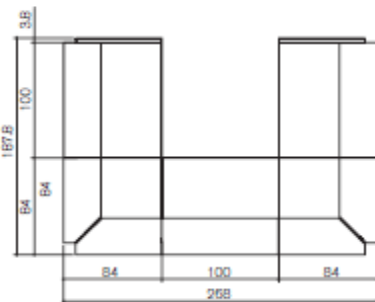

Dimensions: L.100 cm, 200 cm, 300 cm, w 32 cm

Corner Element: L. 73,6 cm, w 32 cm

Laminate finishes @ **£2630.00**

Veneer finishes @ **£4374.00**

2874mm long x 1974mm deep x 1132mm high four glass top

Laminate finishes @ **£2630.00**

Veneer finishes @ **£4374.00**

2878mm long x 1974mm deep x 1132mm high four glass tops

In laminate finishes @ **£2630.00**

In veneer finishes @ **£4374.00**

2878mm long x 1974mm deep x 1132mm high four glass tops

In laminate finishes @ **£2630.00**

In veneer finishes @ **£4374.00**

2680mm, long x 1878mm deep x 1132mm high seven glass tops

In laminate finishes @ **£4161.00**

In veneer finishes @ **£6422.00**

3680mm long x 1878mm deep x 1132mm high

In laminate finishes @ **£4788.00**

In veneer finishes @ **£7390.00**

3680mm long x 18578mm deep x 1132mm high  
3000mm, glass top