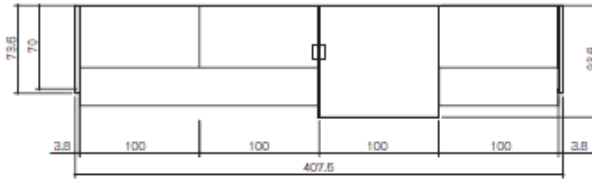

Dimensions: L.100 cm, 200 cm, 300 cm, w 32 cm

Corner Element: L. 73,6 cm, w 32 cm

3073mm long x 936mm deep (as deepest point) x 1132mm high two glass tops

In Laminate finishes @ **£1567.00**

In Veneer finishes @ **£2857.00**

3073mm long x 936mm deep (as deepest point) x 1132mm high two glass tops

In Laminate finishes @ **£1567.00**

In Veneer finishes @ **£2857.00**

3076mm long x 936mm deep x 739mm high

In Laminate finishes @ **£592.00**

In Veneer finishes @ **£1768.00**

4076mm long x 936mm deep (at deepest point) x 1130mm high two glass tops

Laminate finishes @ **£2261.00**

Veneer finishes @ **£3896.00**

4076mm long x 936mm deep (at deepest point) x 1130mm high two glass tops

Laminate finishes @ **£1794.00**

Veneer finishes @ **£3409.00**

2874mm long x 1974mm deep x 1132mm high four glass top