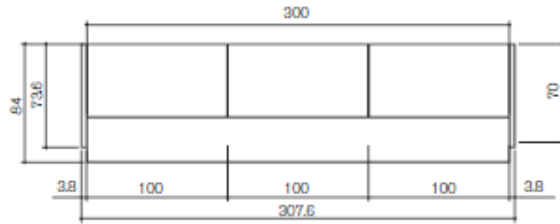

Dimensions: L.100 cm, 200 cm, 300 cm, w 32 cm

Corner Element: L. 73,6 cm, w 32 cm

2076mm long x 840mm deep x 1132mm high. Continuous Glass top

Laminate finishes @ **£1409.00**

Veneer finishes @ **£2421.00**

3076mm long x 840mm deep x 1132mm high Continuous Glass top

Laminate finishes @ **£1792.00**