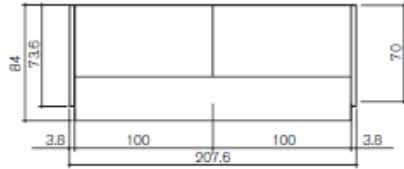

Dimensions: L.100 cm, 200 cm, 300 cm, w 32 cm

Corner Element: L. 73,6 cm, w 32 cm

- **Handle:** chrome finish int. 128 mm.

Optional hardware kit available only for melamine or wood doors.

- **Support foot:** in painted metal h. 190 mm in chrome colour

2076mm long x 840mm deep x 1132mm high. Continuous Glass top

Laminate finishes @ **£1409.00**

Veneer finishes @ **£2421.00**

3076mm long x 840mm deep x 1132mm high Continuous Glass top

Laminate finishes @ **£1792.00**