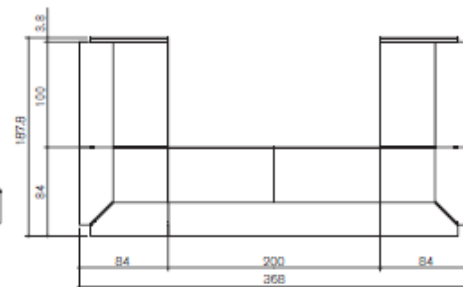

Dimensions: L.100 cm, 200 cm, 300 cm, w 32 cm

Corner Element: L. 73,6 cm, w 32 cm

Laminate finishes @ **£2630.00**

Veneer finishes @ **£4374.00**

2874mm long x 1974mm deep x 1132mm high four glass top

Laminate finishes @ **£2630.00**

Veneer finishes @ **£4374.00**

2878mm long x 1974mm deep x 1132mm high four glass tops

In laminate finishes @ **£2630.00**

In veneer finishes @ **£4374.00**

2878mm long x 1974mm deep x 1132mm high four glass tops

In laminate finishes @ **£2630.00**

In veneer finishes @ **£4374.00**

2680mm, long x 1878mm deep x 1132mm high seven glass tops

In laminate finishes @ **£4161.00**

In veneer finishes @ **£6422.00**

3680mm long x 1878mm deep x 1132mm high

In laminate finishes @ **£4788.00**

In veneer finishes @ **£7390.00**

3680mm long x 18578mm deep x 1132mm high  
3000mm, glass top