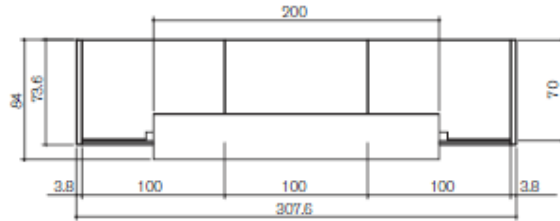

Dimensions: L.100 cm, 200 cm, 300 cm, w 32 cm

Corner Element: L. 73,6 cm, w 32 cm

2076mm long x 840mm deep x 1132mm high. Continuous Glass top

Laminate finishes @ **£1409.00**

Veneer finishes @ **£2421.00**

3076mm long x 840mm deep x 1132mm high Continuous Glass top

Laminate finishes @ **£1792.00**

Veneer finishes @ **£3145.00**

3076mm long x 840mm deep x 1132mm high 2000mm long glass top

Laminate finishes @ **£1578.00**

Veneer finishes @ **£2931.00**

4076mm long x 840mm deep x 1132mm high 3000mm long glass top

3073mm long x 936mm deep (as deepest point) x 1132mm high two glass tops

In Laminate finishes @ **£1567.00**

In Veneer finishes @ **£2857.00**

3073mm long x 936mm deep (as deepest point) x 1132mm high two glass tops