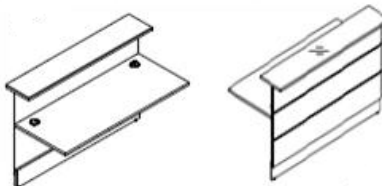

**POSSIBLE CONFIGURATIONS**

Valde is available in hi gloss fascias Lime, white, orange or lilac with white or walnut panels or cupboard supports. Counters and desks are made from 28mm thick MFC with matching 2mm PVC edges to protect against impact. Desks have white 80mm cable outlets. Optional LED lighting can be supplied in the plinth and the underside of the counter top to illuminate the fascia.

1290mm wide x 772mm deep x 1100mm high @ **£1276.00**

With LED illumination @ **£1566.00**

1590mm wide x 772mm deep x 1100mm high @ **£1508.00**

With LED illumination @ **£1566.00**

1590mm wide x 772mm deep x 1100mm high @ **£1508.00**

With LED illumination @ **£1566.00**

1590mm wide x 772mm deep x 1100mm high @ **£1508.00**

With LED illumination @ **£1566.00**

2290mm wide x 772mm deep x 1100mm high @ **£2088.00**

With LED illumination @ **£2436.00**