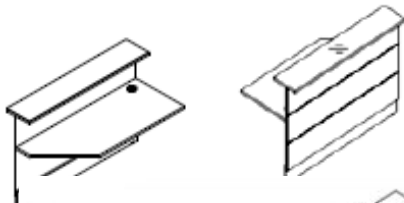

Valde is manufactured in Europe

1290mm wide x 772mm deep x 1100mm high @ **£1276.00**

With LED illumination @ **£1566.00**

1290mm wide x 772mm deep x 1100mm high @ **£1276.00**

With LED illumination @ **£1566.00**

1290mm wide x 772mm deep x 1100mm high @ **£1276.00**

With LED illumination @ **£1566.00**

1590mm wide x 772mm deep x 1100mm high @ **£1508.00**

With LED illumination @ **£1566.00**

1590mm wide x 772mm deep x 1100mm high @ **£1508.00**