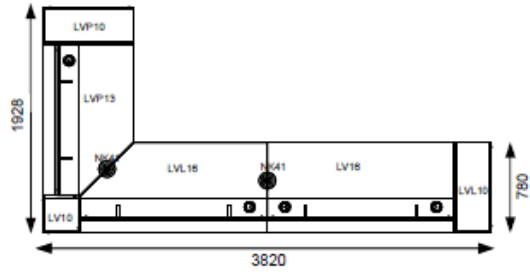

**POSSIBLE CONFIGURATIONS**

Valde is available in hi gloss fascias Lime, white, orange or lilac with white or walnut panels or cupboard supports. Counters and desks are made from 28mm thick MFC with matching 2mm PVC edges to protect against impact. Desks have white 80mm cable outlets. Optional LED lighting can be supplied in the plinth and the underside of the counter top to illuminate the fascia.

Valde is manufactured in Europe

1290mm wide x 772mm deep x 1100mm high @ **£1276.00**

With LED illumination @ **£1566.00**

1290mm wide x 772mm deep x 1100mm high @ **£1276.00**

With LED illumination @ **£1566.00**

1290mm wide x 772mm deep x 1100mm high @ **£1276.00**

With LED illumination @ **£1566.00**

1590mm wide x 772mm deep x 1100mm high @ **£1508.00**

With LED illumination @ **£1566.00**

1590mm wide x 772mm deep x 1100mm high @ **£1508.00**

2290mm wide x 772mm deep x 1100mm high @ **£2088.00**  
With LED illumination @ **£2436.00**

2290mm wide x 772mm deep x 1100mm high @ £2088.00  
With LED illumination @ **£2436.00**

1300mm wide x 772mm deep x 720mm, high @ **£1276.00**  
With LED illumination @ **£1421.00**