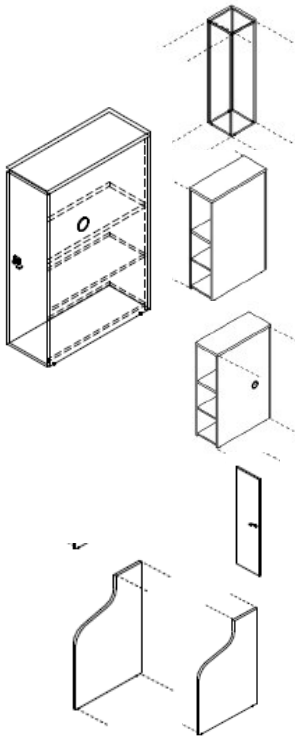

1290mm wide x 772mm deep x 1100mm high @ **£1276.00**

With LED illumination @ **£1566.00**

1590mm wide x 772mm deep x 1100mm high @ **£1508.00**

With LED illumination @ **£1566.00**

1590mm wide x 772mm deep x 1100mm high @ **£1508.00**

With LED illumination @ **£1566.00**

1590mm wide x 772mm deep x 1100mm high @ **£1508.00**

With LED illumination @ **£1566.00**

2290mm wide x 772mm deep x 1100mm high @ **£2088.00**

With LED illumination @ **£2436.00**

2290mm wide x 772mm deep x 1100mm high @ **£2088.00**  
With LED illumination @ **£2436.00**

2290mm wide x 772mm deep x 1100mm high @ £2088.00  
With LED illumination @ **£2436.00**

1300mm wide x 772mm deep x 720mm, high @ **£1276.00**  
With LED illumination @ **£1421.00**

1600mm wide x 1600mm deep x 1100mm high @ **£2668.00**  
With LED illumination @ **£3074.00**

320mm wide x 320mm deep- x 1200mm high corner unit @ **£232.00**

320mm wide x 780mm deep x 1200mm high corner cupboard @ **£290.00**