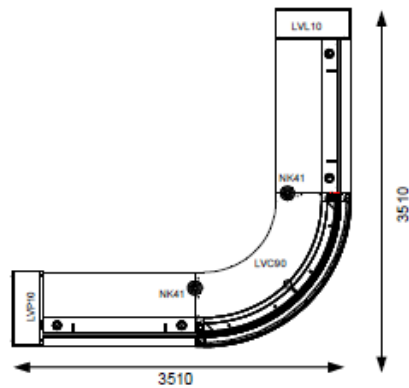

**POSSIBLE CONFIGURATIONS**

Valde is available in hi gloss fascias Lime, white, orange or lilac with white or walnut panels or cupboard supports. Counters and desks are made from 28mm thick MFC with matching 2mm PVC edges to protect against impact. Desks have white 80mm cable outlets. Optional LED lighting can be supplied in the plinth and the underside of the counter top to illuminate the fascia.

Valde is manufactured in Europe

1290mm wide x 772mm deep x 1100mm high @ **£1276.00**

With LED illumination @ **£1566.00**

1290mm wide x 772mm deep x 1100mm high @ **£1276.00**

With LED illumination @ **£1566.00**