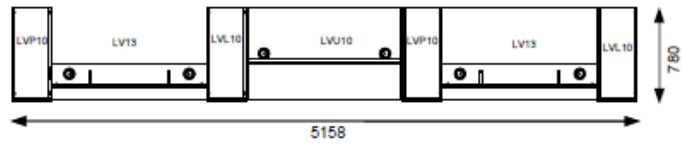

POSSIBLE CONFIGURATIONS