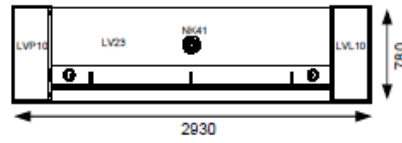

POSSIBLE CONFIGURATIONS