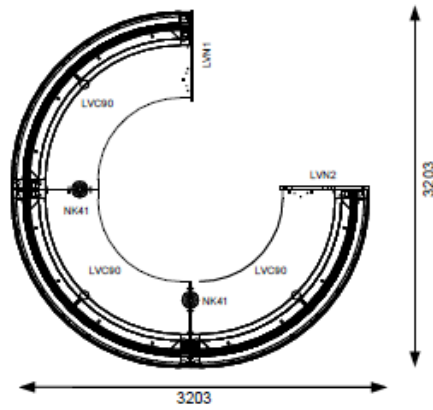

**POSSIBLE CONFIGURATIONS**

Valde is available in hi gloss fascias Lime, white, orange or lilac with white or walnut panels or cupboard supports. Counters and desks are made from 28mm thick MFC with matching 2mm PVC edges to protect against impact. Desks have white 80mm cable outlets. Optional LED lighting can be supplied in the plinth and the underside of the counter top to illuminate the fascia.

Valde is manufactured in Europe

1290mm wide x 772mm deep x 1100mm high @ **£1276.00**

With LED illumination @ **£1566.00**

1290mm wide x 772mm deep x 1100mm high @ **£1276.00**

With LED illumination @ **£1566.00**

1290mm wide x 772mm deep x 1100mm high @ **£1276.00**

With LED illumination @ **£1566.00**

1590mm wide x 772mm deep x 1100mm high @ **£1508.00**

With LED illumination @ **£1566.00**

1590mm wide x 772mm deep x 1100mm high @ **£1508.00**