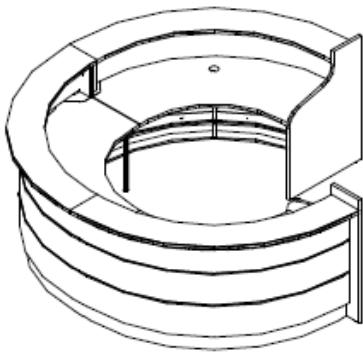

**POSSIBLE CONFIGURATIONS**

Valde is available in hi gloss fascias Lime, white, orange or lilac with white or walnut panels or cupboard supports. Counters and desks are made from 28mm thick MFC with matching 2mm PVC edges to protect against impact. Desks have white 80mm cable outlets. Optional LED lighting can be supplied in the plinth and the underside of the counter top to illuminate the fascia.

Valde is manufactured in Europe

1290mm wide x 772mm deep x 1100mm high @ **£1276.00**

With LED illumination @ **£1566.00**

1290mm wide x 772mm deep x 1100mm high @ **£1276.00**

With LED illumination @ **£1566.00**