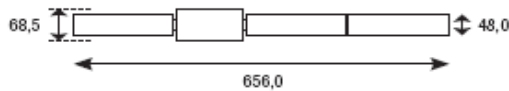

Counter unit with glass shelves and
storage with six shelves @ **£6633.00**

As shown without desks @ **£11049.00**

With desks @ **£11249.00**