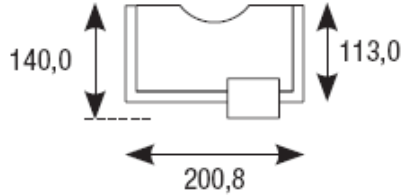

### Typical configurations

Without desk @ **£2714.00**

With desk @ **£2964.00**

With storage cupboard and front glass shelf, without desk @ £6999.00

With desk @ **£7350.00**

Counter and storage unit with six shelves. Front glass shelf