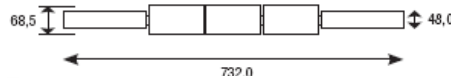

As shown with counter storage units @ **£7641.00**