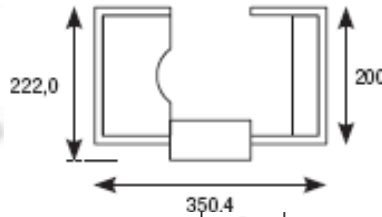

### Typical configurations

Without desk @ **£2714.00**

With desk @ **£2964.00**

With storage cupboard and front glass shelf, without desk @ £6999.00

With desk @ **£7350.00**

Counter and storage unit with six shelves. Front glass shelf