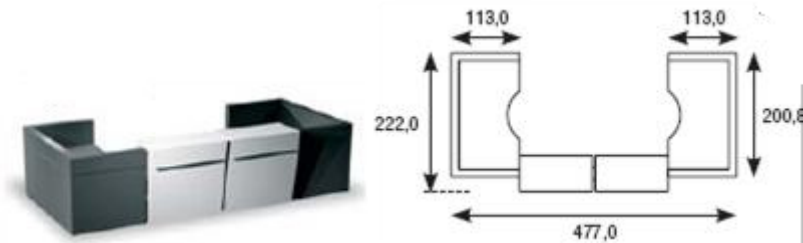

### Typical configurations

Without desk @ **£2714.00**

With desk @ **£2964.00**

With storage cupboard and front glass shelf, without desk @ £6999.00

With desk @ **£7350.00**

Counter and storage unit with six shelves. Front glass shelf

Without desk @ **£5921.00**

With desk @ **£6121.00**

As shown with counter storage units @ **£7641.00**

Glass front shelf. Front desk with 4 shelves as shown excluding desk @ **£4617.00**

With desk @ **£4817.00**

As shown with glass front shelves two  
counters

Excluding desks @ **£6835.00**

Including desks @ **£7235.00**

Counter unit with glass shelves and  
storage with six shelves @ **£6633.00**

As shown without desks @ **£11049.00**