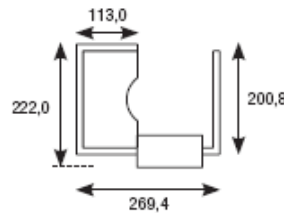

### Typical configurations

Without desk @ **£2714.00**

With desk @ **£2964.00**

With storage cupboard and front glass shelf, without desk @ £6999.00

With desk @ **£7350.00**

Counter and storage unit with six shelves. Front glass shelf

Without desk @ **£5921.00**

With desk @ **£6121.00**

As shown with counter storage units @ **£7641.00**

Glass front shelf. Front desk with 4 shelves as shown excluding desk @ **£4617.00**

With desk @ **£4817.00**