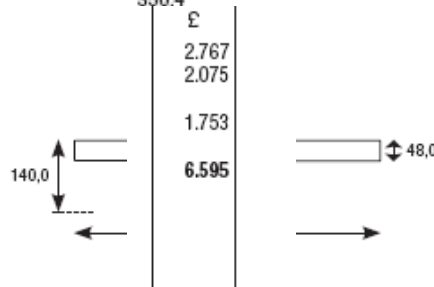

### Typical configurations

Without desk @ **£2714.00**

With desk @ **£2964.00**

With storage cupboard and front glass shelf, without desk @ £6999.00

With desk @ **£7350.00**

Counter and storage unit with six shelves. Front glass shelf