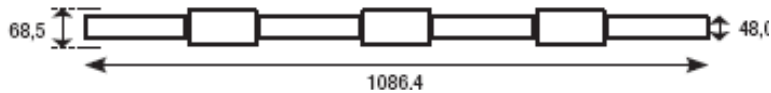

As shown @ **£11330.00**