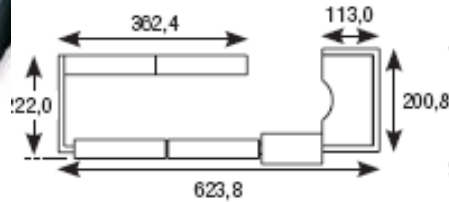

As shown with glass front shelves two
counters

Excluding desks @ **£6835.00**

Including desks @ **£7235.00**

Counter unit with glass shelves and
storage with six shelves @ **£6633.00**

As shown without desks @ **£11049.00**

With desks @ **£11249.00**

As shown @ **£11330.00**

All prices exclude VAT and include delivery to mainland UK during
normal working hours