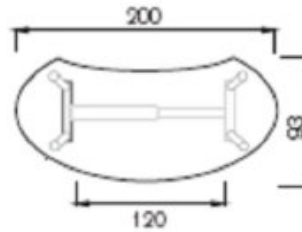

piani scrivania · top desk · plateau bureau · Arbeitsplatten · planos

09

acero · maple  
érable · Ahorn  
arce

10

faggio · beech  
hêtre · Buche  
haya

12

ciliegio · cherry wood  
cerisier · Kirshbaum  
cerezo

23

grigio · grey  
gris · Grau  
gris

WORK 4

2000mm x 930mm x 1050mm @ **£1095.00**

All prices exclude VAT and include delivery to mainland UK during normal working hours