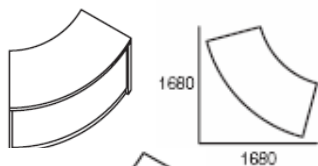

### **Wooden shelves for Kidney desks above**

**1180mm long x 300mm deep x 215mm high**

Band A @ £512.00 Band B @ £538.00 Band C @ £698.00

### **Glass shelves for Kidney shaped desk**

**1180mm long x 300mm deep x 215mm high**

Clear glass @ £522.00 Frosted glass @ £559.00 Coloured glass @ £587.00