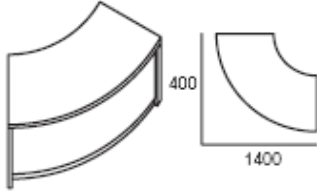

Counter top for 30 degree base unit

Band A @ £626.00 Band B @ £657.00 Band C @ £854.00

1400m x 1400m 90 degree base unit

Band A @ £1032.00 Band B @ £1082.00 Band C @ £1407.00

Counter top for 90 degree unit

Band A @ £853.00 Band B @ £896.00 Band B @ £1164.00

Link base unit

90 degrees Band 1 @ £881.00 Band 2 @ £925.00 Band 3 @ £1203.00

60 degrees Band 1 @ £734.00 Band 2 @ £771.00 Band 3 @ £794.00

45 degrees Band 1 @ £508.00 Band 2 @ £533.00 Band 3 @ £693.00

Link counter unit

90 degrees Band 1 @ £626.00 Band 2 @ £656.00 Band 3 @ £693.00

60 degrees Band 1 @ £581.00 Band 2 @ £610.00 Band 3 @ £794.00

45 degrees Band 1 @ £508.00 Band 2 @ £533.00 Band 3 @ £693.00

Wooden counter shelf for above

Band 1 @ £399.00 Band 2 @ £420.00 Band 3 @ £546.00

Glass shelf for above

Clear @ £385.00 Frosted @ £403.00 Coloured @ £524.00

D End extension 800mm x 400mm

Band 1 @ £441.00 Band 2 @ £463.00 Band 3 @ £602.00