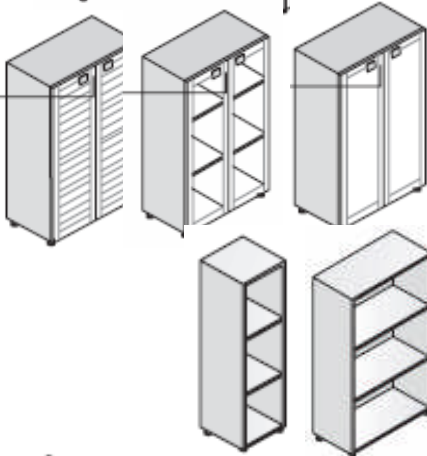

As above with wood framed door and leather central panel @ £148.00

450mm x 450mm x 730mm high 4 drawer unit @ £201.00

900mm x 450mm x 730mm double "shuttered" door lockable Unit @ £211.00

As above with glass doors @ £214.00

As above with wood framed door and wood central panel @ £232.00

As above with wood framed door and leather central panel @ £248.00

450mm x 450mm x 730mm high open unit @ £68.00

900mm x 450mm x 730mm high open unit @ £91.00

900mm x 450mm x 730mm high unit with 2 x filing drawers @ £372.00

450mm x 450mm x 1410mm with single "shuttered" door @ £202.00
As above with glass door @ £192.00
As above with wood framed door and wood central panel @ £208.00
As above with wood framed door and leather central panel @ £227.00