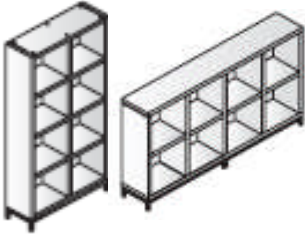

450mm x 450mm x 2100mm open unit @ £145.00
900mm x 450mm x 2100mm open unit @ £201.00
900mm x 450mm x 2100mm coat cupboard with "shuttered" door @ £493.00

900mm x 420mm x 1400mm high open central unit @ £474.00
As above with internal partition @ £531.00

1800mm x 420mm x 1400mm high open central unit @ £718.50
As above with internal partitions @ £905.00

900mm x 300mm x 900mm wall unit @ £514.00
As above with 2 x back panels and profile base @ £514.00
390mm x 390mm back panel @ £43.00