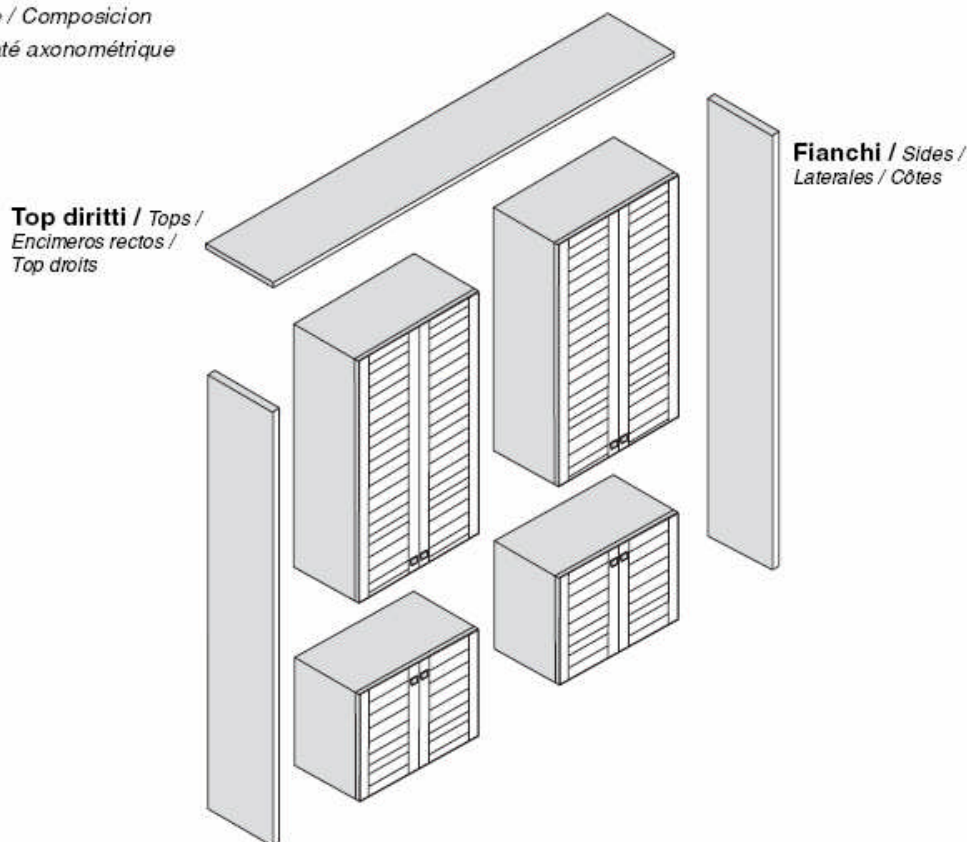

OPEN CABINET UNITS:

They too are realized by wooden agglomerate panels of 1,41" thickness and bordered in wooden essence. Except for the wall unit, all the other elements are equipped in series with 2 back panels of 0,74" thickness, covered in shorn that are pressure fixed giving stability to the structure. Some supplementary panels, useful if people want to close further the back part, are available as optional. The available dimensions are of cms L. 35,43", W. 11,81", H 39,76" or 74,01" including the base with aluminium feet, besides the modular solution foreseen only for the height of 74,01" and made of lateral sides, central sides, elements with shelves of 35,43" and base.

The wall unit is available in the dimensions of cms L. 35,43" W. 11,81" H 35,43" and is equipped with the necessary hardware to be fixed to the wall. It is however necessary to analyse the structure of the wall where these elements are to be fixed and to take the necessary precautions as shown by the assembly scheme and not to exceed the specified load.

Esploso assometrico

*Exploded scheme / Composicion
exploratoria / Eclaté axonométrique*