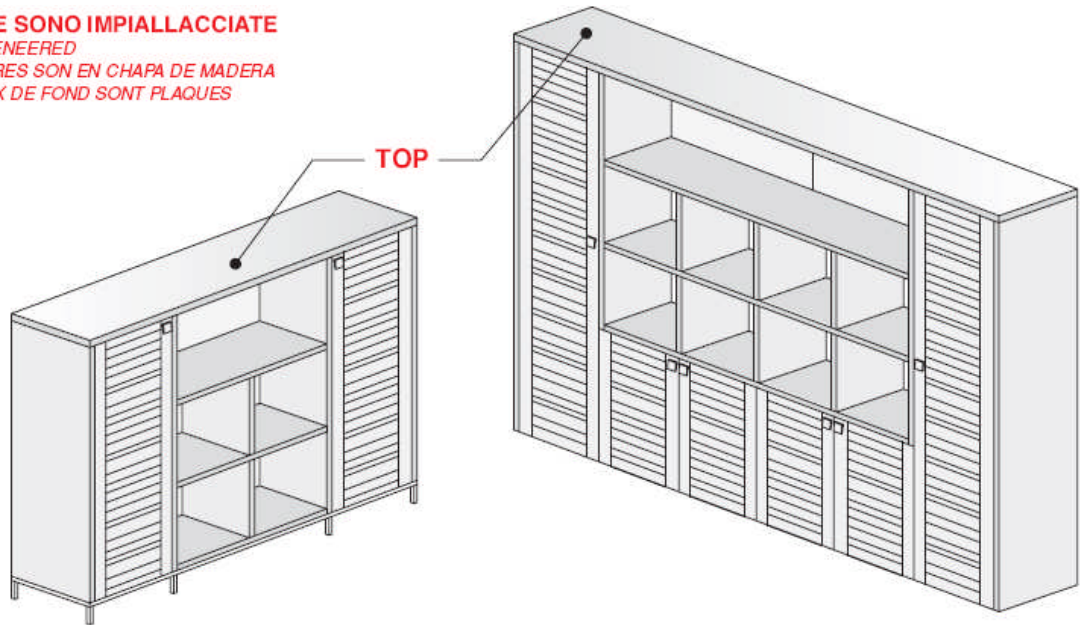

Esploso assometrico

*Exploded scheme / Composicion
exploratoria / Eclaté axonométrique*

Service units

1380mm x 600mm x 680mm high mobile unit with balancing door @ £632.00

As above with 4 drawers @ £856.00

As above with pen tray, shallow drawer and filing drawer @ £853.00

For 25 litre fridge fitted add £487.00

N.B. LE SCHIENE SONO IMPIALLACCiate

N.B. BACKS ARE VENEERED

N.B. LOS ESPALDARES SON EN CHAPA DE MADERA

N.B. LES PANNEAUX DE FOND SONT PLAQUES

450mm x 450mm x 730mm high single "shuttered" door unit @ £127.00

As above with glass door @ £129.00

As above with framed wood door and wood central panel @ £138.00

As above with wood framed door and leather central panel @ £148.00

450mm x 450mm x 730mm high 4 drawer unit @ £201.00

900mm x 450mm x 730mm double "shuttered" door lockable Unit @ £211.00

As above with glass doors @ £214.00