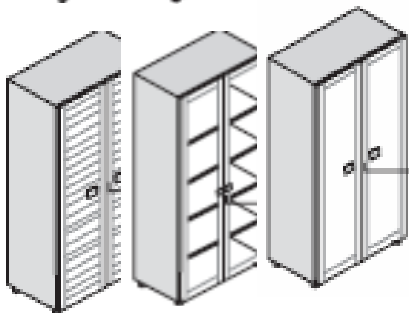

900mm x 450mm x 2100mm high with double lockable "shuttered" door @ £289.00
As above with glass door @ £282.00
As above with wood framed door and wood central panel @ £297.00
As above with wood framed door and leather central panel @ £320.00