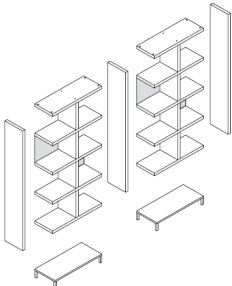

900mm x 420mm x 1400mm high open central unit @ £474.00
As above with internal partition @ £531.00

1800mm x 420mm x 1400mm high open central unit @ £718.50
As above with internal partitions @ £905.00

900mm x 300mm x 900mm wall unit @ £514.00
As above with 2 x back panels and profile base @ £514.00
390mm x 390mm back panel @ £43.00

900mm x 300mm x 1880mm vertical open cabinet with 2 x back panels and profile base @ £848.00
1700mm x 300mm x 1020mm high horizontal open cabinet with 2 back panels and 2 x profile bases @ £848.00

900mm x 300mm x 1770mm high shelving unit @ £555.00
Internal side for above @ £133.00
Pair of finishing sides for above @ £235.00

1770mm x 300mm x 110mm profile base Aluminium finish @ £64.00
2670mm x 300mm x 110mm as above @ £89.00