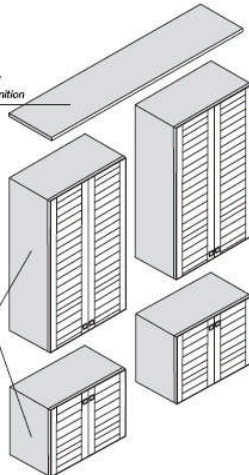

Finishing tops for use without sides
(Exposed sides in Aluminium silver finish)

450mm for single door cupboard @ £55.00
900mm for 2 door cupboard @ £80.00
1350mm for 3 door cupboard @ £104.00
1800mm for 4 door cupboard @ £132.00
2250mm for 5 door cupboard @ £158.00
2700mm for 6 door cupboard @ £183.00

50 litre fridge to be mounted in low cabinets @ £442.00

All prices shown exclude VAT and include delivery to mainland UK
during normal working hours