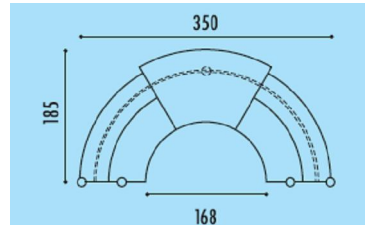

2 x 60 degree sections with wooden counter tops and 1 x 60 degree desk height module @ **£2089.00**