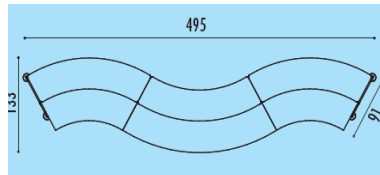

1 x 60 degree section with wooden counter top and 1 x external 60 degree desk height section @ **£1356.00**

2 x 60 degree sections with **glass** counter tops @ **£1720.00**

3 x 60 degree sections with glass counter tops @ **£2519.00**

2 x 60 degree sections and 2 x 90 degree sections @ **£3270.00**

Wave reception desk consisting of 60 degree internal and external sections with glass counter top @ **£1766.00**

Double wave reception desk consisting of 2 x internal 60 degree sections and 1 x external 60 degree section @ **£1711.00**

U shape consisting of 4 x straight sections and 2 x 90 degree sections @ **£3044.00**

All prices exclude VAT and include delivery to mainland UK during normal working hours