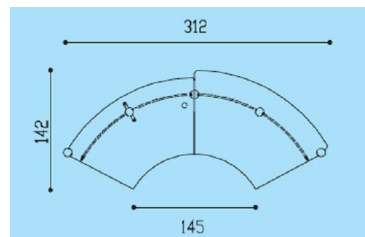

Tops are 12mm tempered acidated glass or 1800mm Cherry, Wenge or Maple with matching ABS anti shock edges. Desks are 30mm Maple, Wenge or Cherry also with ABS edges. 60mm diameter cylindrical metal legs in epc silver with adjustable feet

Available finishes

AC - maple	CA - cherry
WE - wengé	VE - glass

Typical compositions

60 degree section with glass counter top and 60 degree desk height module @ **£1480.00**