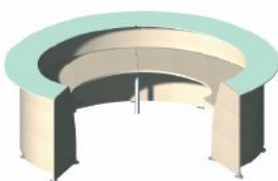

Available finishes

AC - maple	CA - cherry
WE - wengé	VE - glass

Typical compositions

60 degree section with glass counter top and 60 degree desk height module @ **£1480.00**

2 x 60 degree sections with wooden counter tops and 1 x 60 degree desk height module @ **£2089.00**

1 x 60 degree section with wooden counter top and 1 x external 60 degree desk height section @ **£1356.00**

2 x 60 degree sections with **glass** counter tops @ **£1720.00**

3 x 60 degree sections with glass counter tops @ **£2519.00**

2 x 60 degree sections and 2 x 90 degree sections @ **£3270.00**

Wave reception desk consisting of 60 degree internal and external sections with glass counter top @ **£1766.00**

Double wave reception desk consisting of 2 x internal 60 degree sections and 1 x external 60 degree section @ **£1711.00**

U shape consisting of 4 x straight sections and 2 x 90 degree sections @ **£3044.00**

All prices exclude VAT and include delivery to mainland UK during normal working hours