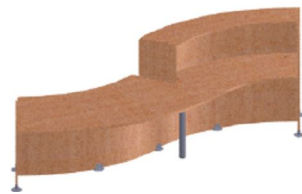

Available finishes

AC - maple	CA - cherry
WE - wengé	VE - glass

Typical compositions

60 degree section with glass counter top and 60 degree desk height module @ **£1480.00**

2 x 60 degree sections with wooden counter tops and 1 x 60 degree desk height module @ **£2089.00**

1 x 60 degree section with wooden counter top and 1 x external 60 degree desk height section @ **£1356.00**

2 x 60 degree sections with **glass** counter tops @ **£1720.00**

3 x 60 degree sections with glass counter tops @ **£2519.00**