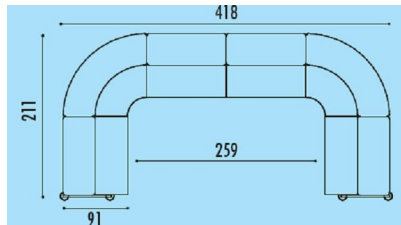

1 x 60 degree section with wooden counter top and 1 x external 60 degree desk height section @ **£1356.00**

2 x 60 degree sections with **glass** counter tops @ **£1720.00**

3 x 60 degree sections with glass counter tops @ **£2519.00**

U shape consisting of 4 x straight sections and 2 x 90 degree sections @ **£3044.00**

All prices exclude VAT and include delivery to mainland UK during normal working hours