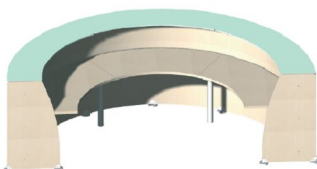

Available finishes

AC - maple	CA - cherry
WE - wengé	VE - glass

Typical compositions

60 degree section with glass counter top and 60 degree desk height module @ **£1480.00**

2 x 60 degree sections with wooden counter tops and 1 x 60 degree desk height module @ **£2089.00**

1 x 60 degree section with wooden counter top and 1 x external 60 degree desk height section @ **£1356.00**

2 x 60 degree sections with **glass** counter tops @ **£1720.00**

3 x 60 degree sections with glass counter tops @ **£2519.00**

2 x 60 degree sections and 2 x 90 degree sections @ **£3270.00**

Wave reception desk consisting of 60 degree internal and external sections with glass counter top @ **£1766.00**

Double wave reception desk consisting of 2 x internal 60 degree sections and 1 x external 60 degree section @ **£1711.00**

U shape consisting of 4 x straight sections and 2 x 90 degree sections @ **£3044.00**

All prices exclude VAT and include delivery to mainland UK during normal working hours