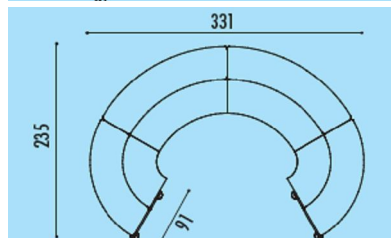

Available finishes

AC - maple	CA - cherry
WE - wengé	VE - glass

Typical compositions

60 degree section with glass counter top and 60 degree desk height module @ **£1480.00**

2 x 60 degree sections with wooden counter tops and 1 x 60 degree desk height module @ **£2089.00**

1 x 60 degree section with wooden counter top and 1 x external 60 degree desk height section @ **£1356.00**

2 x 60 degree sections with **glass** counter tops @ **£1720.00**

3 x 60 degree sections with glass counter tops @ **£2519.00**

U shape consisting of 4 x straight sections and 2 x 90 degree sections @ **£3044.00**

All prices exclude VAT and include delivery to mainland UK during normal working hours