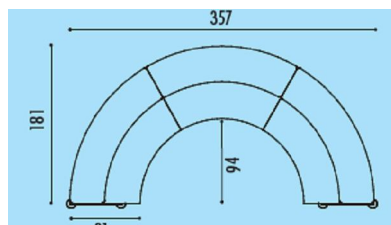

3 x 60 degree sections with glass counter tops @ **£2519.00**