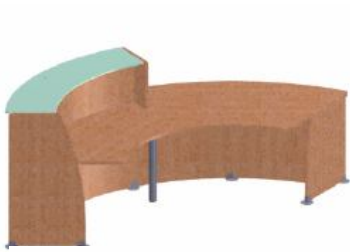

OFFICE REALITY LTD

X Time Reception

Contact us on 01823 663880 or email us at info@officereality.co.uk

Affordable expertise @ www.officereality.co.uk

Tops are 12mm tempered acidated glass or 1800mm Cherry, Wenge or Maple with matching ABS anti shock edges. Desks are 30mm Maple, Wenge or Cherry also with ABS edges. 60mm diameter cylindrical metal legs in epc silver with adjustable feet

Available finishes

AC - maple	CA - cherry
WE - wengé	VE - glass

Typical compositions

60 degree section with glass counter top and 60 degree desk height module @ **£1480.00**

2 x 60 degree sections with wooden counter tops and 1 x 60 degree desk height module @ **£2089.00**

2 x 60 degree sections and 2 x 90 degree sections @ **£3270.00**

Wave reception desk consisting of 60 degree internal and external sections with glass counter top @ **£1766.00**

Double wave reception desk consisting of 2 x internal 60 degree sections and 1 x external 60 degree section @ **£1711.00**

U shape consisting of 4 x straight sections and 2 x 90 degree sections @ **£3044.00**

All prices exclude VAT and include delivery to mainland UK during normal working hours