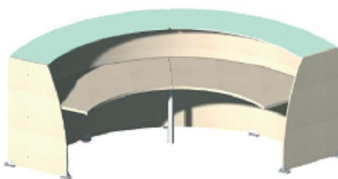

Available finishes

AC - maple	CA - cherry
WE - wengé	VE - glass

Typical compositions

60 degree section with glass counter top and 60 degree desk height module @ **£1480.00**

2 x 60 degree sections with wooden counter tops and 1 x 60 degree desk height module @ **£2089.00**

1 x 60 degree section with wooden counter top and 1 x external 60 degree desk height section @ **£1356.00**

2 x 60 degree sections with **glass** counter tops @ **£1720.00**

3 x 60 degree sections with glass counter tops @ **£2519.00**

2 x 60 degree sections and 2 x 90 degree sections @ **£3270.00**

Wave reception desk consisting of 60 degree internal and external sections with glass counter top @ **£1766.00**

Double wave reception desk consisting of 2 x internal 60 degree sections and 1 x external 60 degree section @ **£1711.00**

U shape consisting of 4 x straight sections and 2 x 90 degree sections @ **£3044.00**

All prices exclude VAT and include delivery to mainland UK during normal working hours