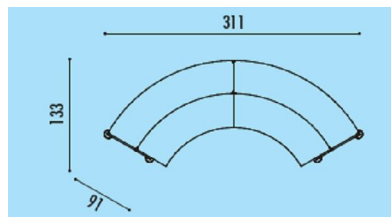

2 x 60 degree sections with **glass** counter tops @ **£1720.00**