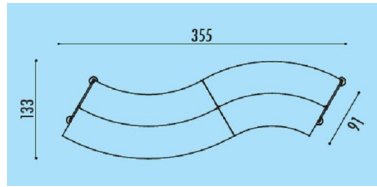

Wave reception desk consisting of 60 degree internal and external sections with glass counter top @ **£1766.00**