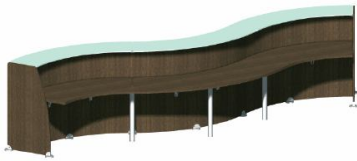

Available finishes

AC - maple	CA - cherry
WE - wengé	VE - glass

Typical compositions

60 degree section with glass counter top and 60 degree desk height module @ **£1480.00**

2 x 60 degree sections with wooden counter tops and 1 x 60 degree desk height module @ **£2089.00**

1 x 60 degree section with wooden counter top and 1 x external 60 degree desk height section @ **£1356.00**

2 x 60 degree sections with **glass** counter tops @ **£1720.00**

3 x 60 degree sections with glass counter tops @ **£2519.00**

2 x 60 degree sections and 2 x 90 degree sections @ **£3270.00**

Wave reception desk consisting of 60 degree internal and external sections with glass counter top @ **£1766.00**

Double wave reception desk consisting of 2 x internal 60 degree sections and 1 x external 60 degree section @ **£1711.00**

U shape consisting of 4 x straight sections and 2 x 90 degree sections @ **£3044.00**

All prices exclude VAT and include delivery to mainland UK during normal working hours