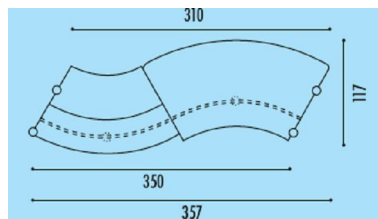

Available finishes

AC - maple	CA - cherry
WE - wengé	VE - glass

Typical compositions

60 degree section with glass counter top and 60 degree desk height module @ **£1480.00**

2 x 60 degree sections with wooden counter tops and 1 x 60 degree desk height module @ **£2089.00**

U shape consisting of 4 x straight sections and 2 x 90 degree sections @ **£3044.00**

All prices exclude VAT and include delivery to mainland UK during normal working hours