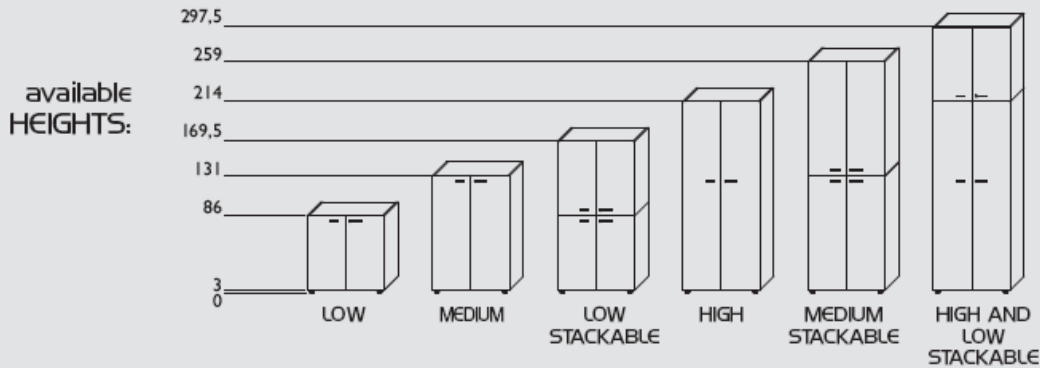

AC - maple	RO - bleached oak	CA - cherry
NC - walnut	WE - wengé	

Finishing top 4 cm