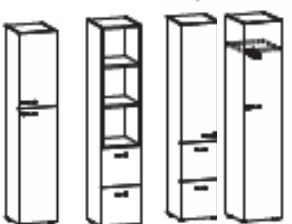

2140mm high x 430mm wide with low and mid doors @ £196.00

2140mm high x 430mm wide with 2 lower drawers @ £273.00

2140mm high x 430mm wide with 2 lower drawers and upper doors @ £317.00

2140mm high x 430mm high single door and coat rail kit @ £170.00