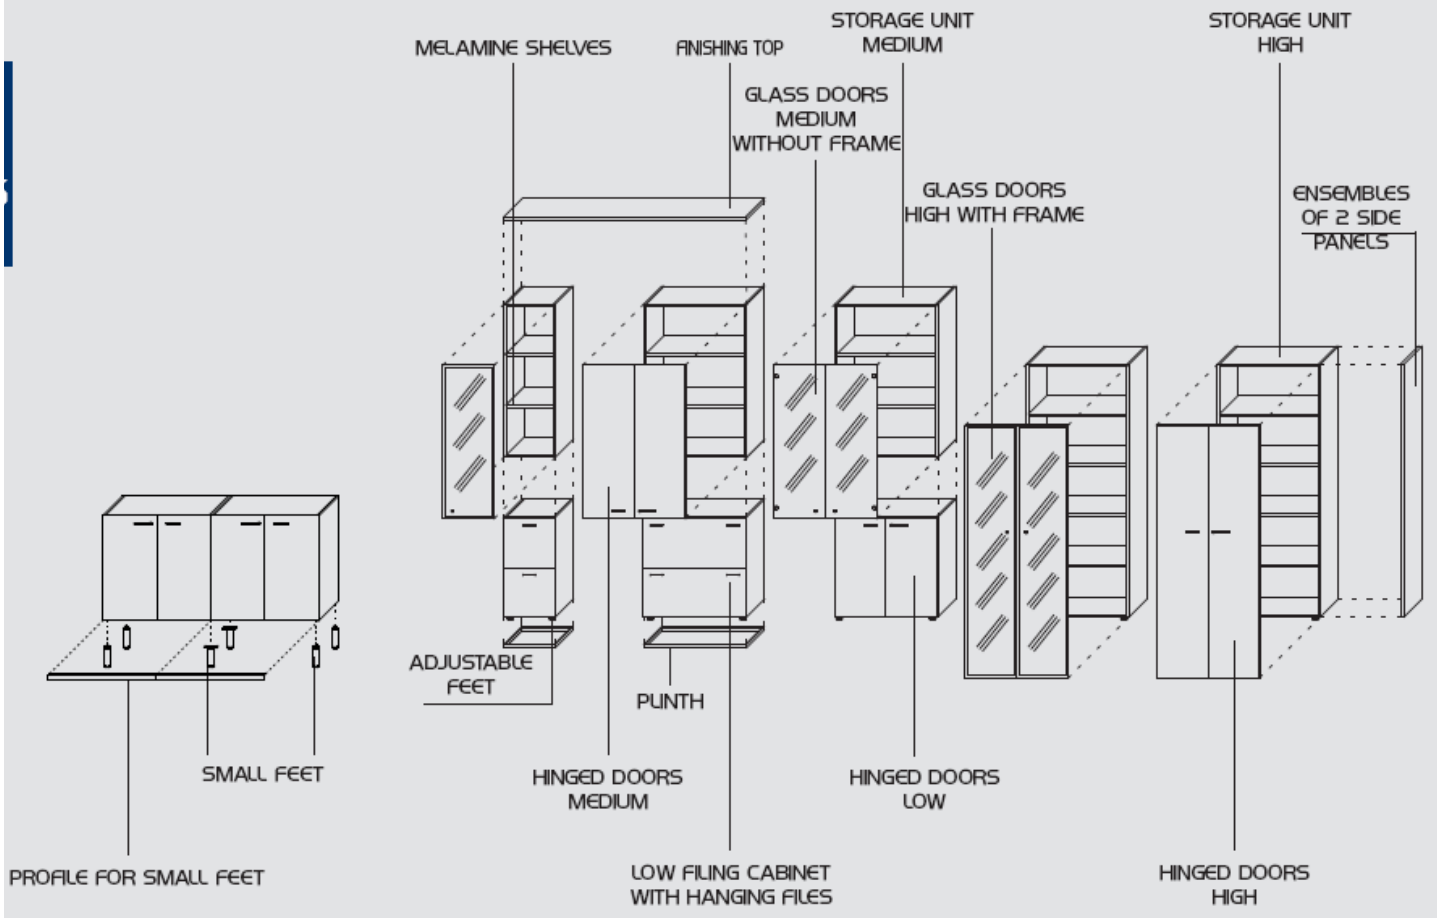

AC - maple	RO - bleached oak	CA - cherry
NC - walnut	WE - wengé	

Finishing top 4 cm