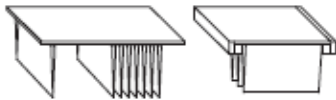

2140mm high x 860mm wide with low doors @ £198.00

2140mm high x 860mm wide with mid and low doors in either
Combination @ £264.00

2140mm high x 860mm wide with 2 drawers @ £336.00

2140mm high x 860mm wide with 2 drawers and upper doors @ £402.00

2140mm high x 860mm wide with 2 doors and coat rail kit @ £221.00

2140mm high x 860mm wide vertical tambour @ £353.00

Alternative metal handles @ £3.00 each

ABS plinth in Black or Silver @ £17.00

Pull out filing cradle @ £65.00
(not available for tambour unit)

Metal lateral filing shelf

430mm wide @ £19.00

860mm wide @ £25.00

150mm high x 50mm diameter feet

Pack of 4 terminal feet @ £56.00

Pack of 2 intermediate feet @ £35.00

Additional melamine shelf

430mm wide @ £13.00

860mm wide @ £18.00

Inclined metal shelf 860mm wide @ £28.00

Locks for double wooden door units @ £29.00

Locks for 2 drawer units @ £59.00

40mm finishing tops

One door 430mm wide @ £26.00
Two door 860mm wide @ £37.00
Three door 1290mm wide @ £43.00
Four door 1720mm wide @ £55.00
Five door 2150mm wide @ £62.00
Six door 2580mm wide @ £73.00