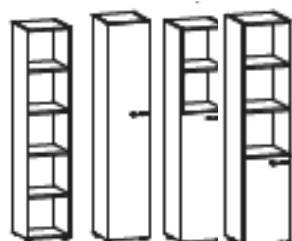

1310mm high x 430mm wide with left or right hand low door @ £110.00

1310mm high x 430mm wide with glass door @ £232.00

1310mm high x 430mm wide with 2 filing drawers @ £232.00

1310mm high x 430mm wide with 4 shallow drawers @ £213.00

1310mm high x 860mm wide open unit @ £99.00

1310mm high x 860mm wide double door unit @ £165.00

1310mm high x 860mm wide with low doors @ £151.00

1310mm high x 860mm wide x glass doors @ £174.00

1310mm high x 860mm wide with 2 drawers @ £289.00

1310mm wide x 860mm wide with vertical ABS shutter @ £287.00

2140mm high x 430mm wide open unit @ £118.00

2140mm high x 430mm wide with left or right hand door @ £179.00

2140mm high x 430mm wide with left or right hand mid door @ £161.00