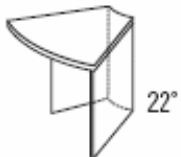

External 60 degree base unit as above @ **£506.00**

Internal 30 degree section @ **£328.00**

External 30 degree section @ **£338.00**

Internal 45 degree section @ **£412.00**

External 45 degree section @ **£473.00**

Internal 22 degree section @ **£304.00**

External 22 degree section @ **£328.00**

1600mm x 1200mm corner desk base unit @ **£362.00**

1800mm x 1200mm corner desk base unit @ **£369.00**

1600mm x 800mm base unit with 400mm recessed modesty panel @ **£229.00**