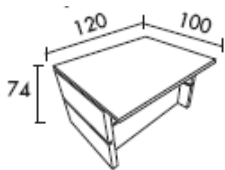

Desk tops in 28mm MFC with 2mm PVC edging for extra protection

Available in Light walnut or Pastel white

Desks have 80mm cable outlets

Counter tops in 12mm board

DDA modules have a 1000mm deep recess

Legs are set back between modules to improve access

## Low desk height modules

800mm x 800mm freestanding module @ **£822.00**

800mm x 800mm intermediate module @ **£739.00**

800mm x 800mm left hand or right hand module @ **£789.00**

1200mm x 800mm free standing module @ **£905.00**

1200mm x 800mm intermediate module @ **£822.00**

1200mm x 800mm left or right hand module @ **£955.00**

1600mm x 800mm freestanding module @ **£988.00**

1600mm x 800mm intermediate module @ **£905.00**

1600mm x 800mm left or right hand module @ **£955.00**