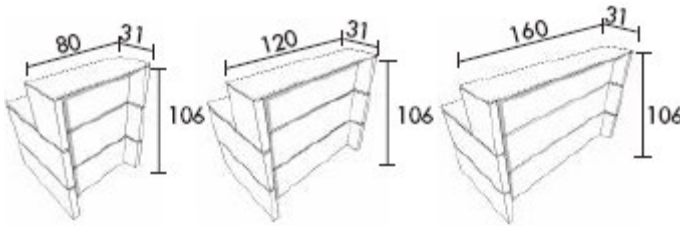

1200mm x 800mm intermediate module @ **£822.00**

1200mm x 800mm left or right hand module @ **£955.00**

1600mm x 800mm freestanding module @ **£988.00**

1600mm x 800mm intermediate module @ **£905.00**

1600mm x 800mm left or right hand module @ **£955.00**

1200mm x 800mm module for persons with reduced mobility

1200mm x 800mm freestanding module @ **£988.00**

1200mm x 800mm intermediate module @ **£905.00**

1200mm x 800mm left or right hand module @ **£955.00**

## Standard modules with counter tops

- 800mm freestanding module @ **£1071.00**
- 800mm intermediate module @ **£988.00**
- 800mm left or right handed module @ **£1038.00**
- 1200mm freestanding module @ **£1237.00**
- 1200mm intermediate module @ **£1154.00**
- 1200mm left or right hand module @ **£1204.00**
- 1600mm freestanding module @ **£1403.00**
- 1600mm intermediate module @ **£1320.00**
- 1600mm left or right hand module @ **£1370.00**