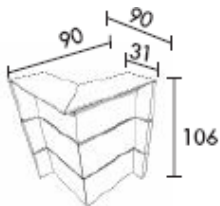

1200mm x 800mm module for persons with reduced mobility

1200mm x 800mm freestanding module @ **£988.00**

1200mm x 800mm intermediate module @ **£905.00**

1200mm x 800mm left or right hand module @ **£955.00**