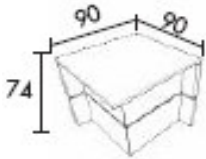

- 800mm freestanding module @ **£1071.00**
- 800mm intermediate module @ **£988.00**
- 800mm left or right handed module @ **£1038.00**
- 1200mm freestanding module @ **£1237.00**
- 1200mm intermediate module @ **£1154.00**
- 1200mm left or right hand module @ **£1204.00**
- 1600mm freestanding module @ **£1403.00**
- 1600mm intermediate module @ **£1320.00**
- 1600mm left or right hand module @ **£1370.00**

- 900mm x 900mm desk height 90 degree module
- 900mm freestanding module @ **£998.00**
- 900mm intermediate module @ **£905.00**
- 900mm left or right handed module @ **£955.00**