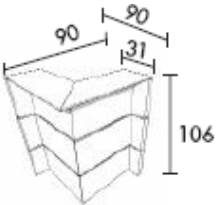

- 900mm x 900mm counter module
- 900mm freestanding module @ **£1320.00**
- 900mm intermediate module @ **£1237.00**
- 900mm left or right hand module @ **£1287.00**

Prices include delivery and installation to mainland UK during normal working hours