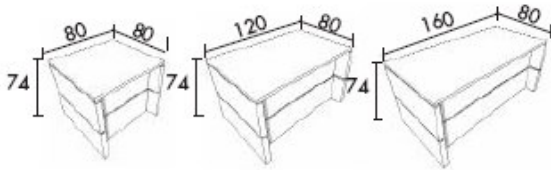

Desk tops in 28mm MFC with 2mm PVC edging for extra protection

Available in Light walnut or Pastel white

Desks have 80mm cable outlets

Counter tops in 12mm board

DDA modules have a 1000mm deep recess

Legs are set back between modules to improve access

## Low desk height modules

800mm x 800mm freestanding module @ **£822.00**

800mm x 800mm intermediate module @ **£739.00**

800mm x 800mm left hand or right hand module @ **£789.00**

1200mm x 800mm free standing module @ **£905.00**

1200mm x 800mm intermediate module @ **£822.00**

1200mm x 800mm left or right hand module @ **£955.00**

1600mm x 800mm freestanding module @ **£988.00**

1600mm x 800mm intermediate module @ **£905.00**

1600mm x 800mm left or right hand module @ **£955.00**