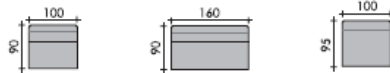

Product description

- Top**
- 25 mm thick melamine-faced particle board in 3 choices of finish: brown oak (ML), white oak (MN) or amber cherry (RA);
 - Straight edges protected by a 2 mm thick strip of ABS;
 - 12 mm thick counter tops, depth 32 cm, made from toughened glass in an acid matt finish. Counter tops have aluminium studs glued to their lower surface which are themselves attached by screws to metal spacers.
- Structure**
- Panels
 - standard front panels are made from 18 mm thick melamine-faced particle board;
 - curved front panels are made from 18mm thick melamine-faced plywood;
 - all panels are 106.8 cm in height and fitted with stabilizer feet;
 - each panel features on its visitor side a decorative trim comprising two 5 mm high horizontal PVC strips in a stainless steel finish;
 - side panels are made from 25 mm thick melamine-faced particle board in an aluminium finish with edges protected by a 2 mm thick strip of PVC. Screw fixing kits are required for assembly;
 - Intermediate tubular metal legs, of conical design in an aluminium finish, must be placed beneath the junction of adjacent desktops.

The Range

Standard modules

Corner modules

Complete configurations

Straight modules

- 1100mm high x 1000mm wide x 750mm deep @ **£689.00**
- 1100mm high x 1600mm wide x 750mm deep @ **£909.00**
- 720mm high x 1000mm wide x 950mm deep @ **£494.00**

Curved modules

- High internal 90 degree module
1100mm high x 750mm deep @ **£1004.00**
- High internal 60 degree module
1100mm high x 750mm deep @ **£1075.00**
- Low internal 60 degree module
1100mm high x 950mm deep @ **£676.00**

1 x 1000mm wide straight high module, 1 high internal 90 degree module and 1 high straight 1600mm module @ **£2963.00**

1 x low curved 60 degree module, straight 1000mm straight module and high internal 60 degree module @ **£2880.00**