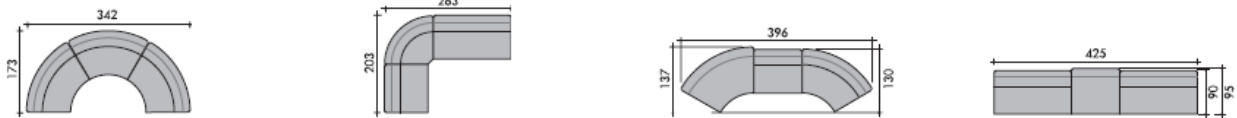

Product description

- Top**
- 25 mm thick melamine-faced particle board in 3 choices of finish: brown oak (ML), white oak (MN) or amber cherry (RA);
 - Straight edges protected by a 2 mm thick strip of ABS;
 - 12 mm thick counter tops, depth 32 cm, made from toughened glass in an acid matt finish. Counter tops have aluminium studs glued to their lower surface which are themselves attached by screws to metal spacers.
- Structure**
- Panels
 - standard front panels are made from 18 mm thick melamine-faced particle board;
 - curved front panels are made from 18mm thick melamine-faced plywood;
 - all panels are 106.8 cm in height and fitted with stabilizer feet;
 - each panel features on its visitor side a decorative trim comprising two 5 mm high horizontal PVC strips in a stainless steel finish;
 - side panels are made from 25 mm thick melamine-faced particle board in an aluminium finish with edges protected by a 2 mm thick strip of PVC. Screw fixing kits are required for assembly;
 - Intermediate tubular metal legs, of conical design in an aluminium finish, must be placed beneath the junction of adjacent desktops.

The Range

Standard modules

Corner modules

Complete configurations

Straight modules

- 1100mm high x 1000mm wide x 750mm deep @ **£689.00**
- 1100mm high x 1600mm wide x 750mm deep @ **£909.00**
- 720mm high x 1000mm wide x 950mm deep @ **£494.00**

Curved modules

- High internal 90 degree module
1100mm high x 750mm deep @ **£1004.00**
- High internal 60 degree module
1100mm high x 750mm deep @ **£1075.00**
- Low internal 60 degree module
1100mm high x 950mm deep @ **£676.00**

1 x 1000mm wide straight high module, 1 high internal 90 degree module and 1 high straight 1600mm module @ **£2963.00**

1 x low curved 60 degree module, straight 1000mm straight module and high internal 60 degree module @ **£2880.00**