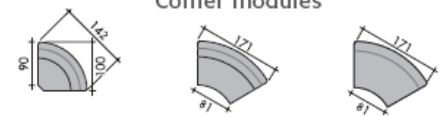

Product description

- Top**
- 25 mm thick melamine-faced particle board in 3 choices of finish: brown oak (ML), white oak (MN) or amber cherry (RA);
 - Straight edges protected by a 2 mm thick strip of ABS;
 - 12 mm thick counter tops, depth 32 cm, made from toughened glass in an acid matt finish. Counter tops have aluminium studs glued to their lower surface which are themselves attached by screws to metal spacers.
- Structure**
- Panels
 - standard front panels are made from 18 mm thick melamine-faced particle board;
 - curved front panels are made from 18mm thick melamine-faced plywood;
 - all panels are 106.8 cm in height and fitted with stabilizer feet;
 - each panel features on its visitor side a decorative trim comprising two 5 mm high horizontal PVC strips in a stainless steel finish;
 - side panels are made from 25 mm thick melamine-faced particle board in an aluminium finish with edges protected by a 2 mm thick strip of PVC. Screw fixing kits are required for assembly;
 - Intermediate tubular metal legs, of conical design in an aluminium finish, must be placed beneath the junction of adjacent desktops.

The Range

Standard modules

Corner modules

Complete configurations

Straight modules

- 1100mm high x 1000mm wide x 750mm deep @ **£689.00**
- 1100mm high x 1600mm wide x 750mm deep @ **£909.00**
- 720mm high x 1000mm wide x 950mm deep @ **£494.00**

Curved modules

- High internal 90 degree module
1100mm high x 750mm deep @ **£1004.00**
- High internal 60 degree module
1100mm high x 750mm deep @ **£1075.00**
- Low internal 60 degree module
1100mm high x 950mm deep @ **£676.00**