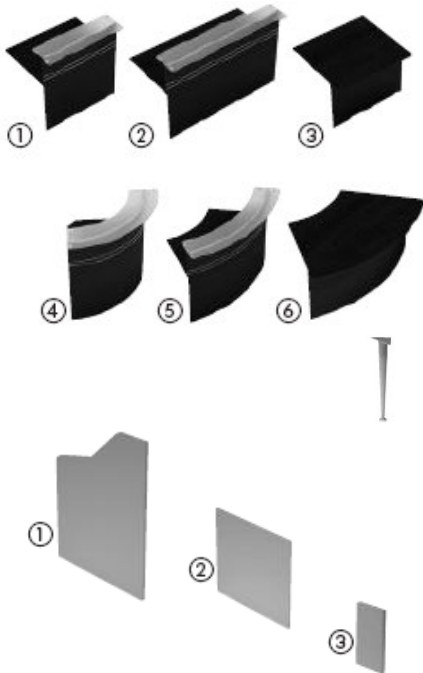

Product description

- Top**
- 25 mm thick melamine-faced particle board in 3 choices of finish: brown oak (ML), white oak (MN) or amber cherry (RA);
 - Straight edges protected by a 2 mm thick strip of ABS;
 - 12 mm thick counter tops, depth 32 cm, made from toughened glass in an acid matt finish. Counter tops have aluminium studs glued to their lower surface which are themselves attached by screws to metal spacers.
- Structure**
- Panels
 - standard front panels are made from 18 mm thick melamine-faced particle board;
 - curved front panels are made from 18mm thick melamine-faced plywood;
 - all panels are 106.8 cm in height and fitted with stabilizer feet;
 - each panel features on its visitor side a decorative trim comprising two 5 mm high horizontal PVC strips in a stainless steel finish;
 - side panels are made from 25 mm thick melamine-faced particle board in an aluminium finish with edges protected by a 2 mm thick strip of PVC. Screw fixing kits are required for assembly;
 - Intermediate tubular metal legs, of conical design in an aluminium finish, must be placed beneath the junction of adjacent desktops.

The Range

Standard modules

Corner modules

Complete configurations

Straight modules

- 1100mm high x 1000mm wide x 750mm deep @ **£689.00**
- 1100mm high x 1600mm wide x 750mm deep @ **£909.00**
- 720mm high x 1000mm wide x 950mm deep @ **£494.00**

Curved modules

- High internal 90 degree module
1100mm high x 750mm deep @ **£1004.00**
- High internal 60 degree module
1100mm high x 750mm deep @ **£1075.00**
- Low internal 60 degree module
1100mm high x 950mm deep @ **£676.00**