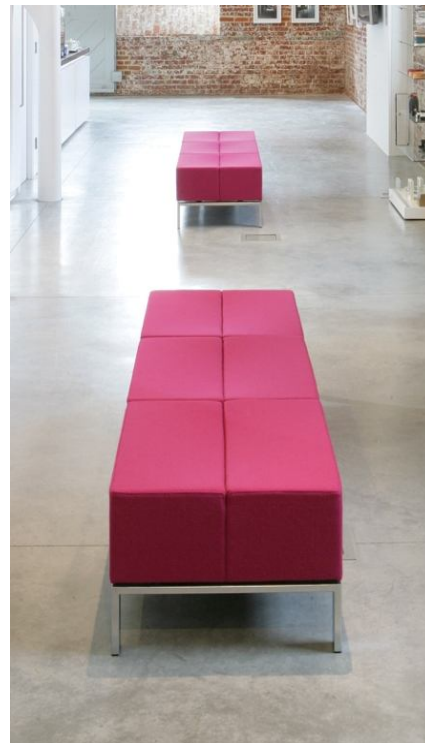

OFFICE REALITY LTD

Tsunami

Contact us on 01823 663880 or email us at info@officereality.co.uk

Affordable expertise @ www.officereality.co.uk

Tsunami designed by Steven Smith is a fresh, unique and stunning design of distinctive character, proportions and presence. The modular format of the chair and table and bench units work particularly well in large atrium areas where the combinations can form a very powerful focal point. It is equally attractive from all angles The silver frame is complemented by tables in oak, maple or natural cherry.

Single unit

760mm wide x 760mm deep x 730mm high Seat height 435mm

In Advantage or Phoenix @ **£406.00**
In Chateau plus, Mainline, Xtreme or Crescendo @ **£409.00**
In Complements plus @ **£420.00**
In Aquarius, Marathon, 24/7 and Velveteen @ **£431.00**
In Airspace, Vitesse, Earth and Fire @ **£458.00**
In black hide facing @ **£472.00**
In Hide selections all over @ **£538.00**

Bench unit

760mm wide x 625mm deep x 435mm high

In Advantage @ **£389.00**.
In Chateau plus, Mainline, Xtreme or Crescendo @ **£399.00**
In Complements plus @ **£408.00**
In Aquarius, Marathon, 24/7 and Velveteen @ **£426.00**
In Airspace, Vitesse, Earth and Fire @ **£440.00**
In black hide facing @ **£460.00**
In Hide selections all over @ **£521.00**

Double Bench unit

1520mm wide x 625mm deep x 435mm high

In Advantage @ **£637.00**
In Chateau plus, Mainline, Xtreme or Crescendo @ **£648.00**
In Complements plus @ **£658.00**
In Aquarius, Marathon, 24/7 and Velveteen @ **£672.00**
In Airspace, Vitesse, Earth and Fire @ **£689.00**
In black hide facing @ **£852.00**
In Hide selections all over @ **£912.00**