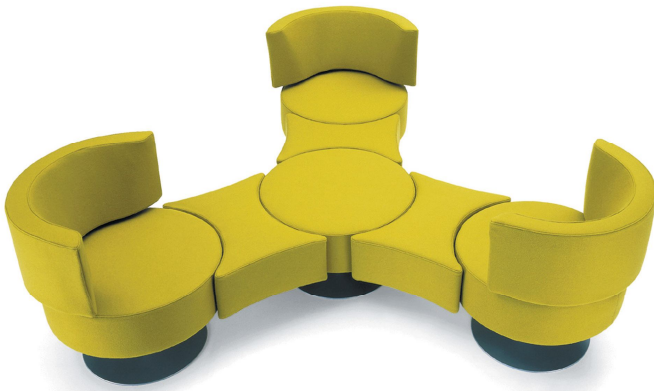

OFFICE REALITY LTD

OZONE

13

Contact us on 01823 663880 or email us at info@officereality.co.uk

Affordable expertise @ www.officereality.co.uk

Ozone

A modular seating arrangement comprising 3 models that can be combined to produce a variety of shapes

Circular seat

In Mainline, Xtreme, Chateau Plus, Castell Plus or Crescendo @ **£366.00**

In Marathon, Complements, Aquarius or Velvetten @ **£383.00**

In Leather @ **£655.00**

Dimensions

Width 660mm Height 440mm Depth 660mm

Circular seat with back

In Mainline, Xtreme, Chateau Plus, Castell Plus or Crescendo @ **£551.00**

In Marathon, Complements, Aquarius or Velvetten @ **£568.00**

In Leather @ **£841.00**

Dimensions

Width 760mm Height 770mm Depth 660mm

Connection piece

In Mainline, Xtreme, Chateau Plus, Castell Plus or Crescendo @ **£309.00**

In Marathon, Complements, Aquarius or Velvetten @ **£320.00**

In Leather @ **£475.00**

Dimensions

Width 230mm Height 440mm Depth 530mm