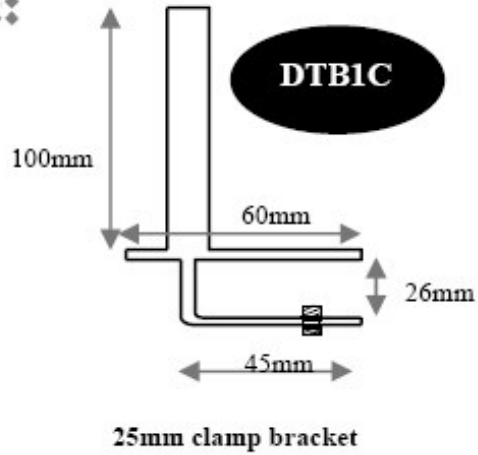

Desk top Screen Brackets

The following brackets are available within the price of the screen