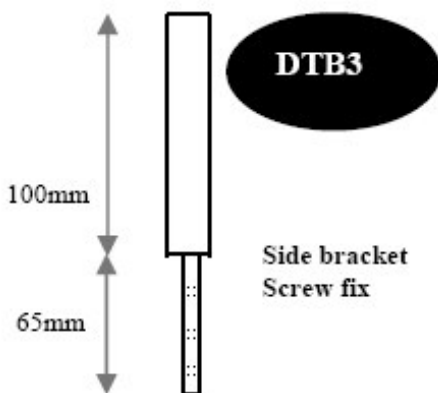

Desk top Screen Brackets

The following brackets are available within the price of the screen