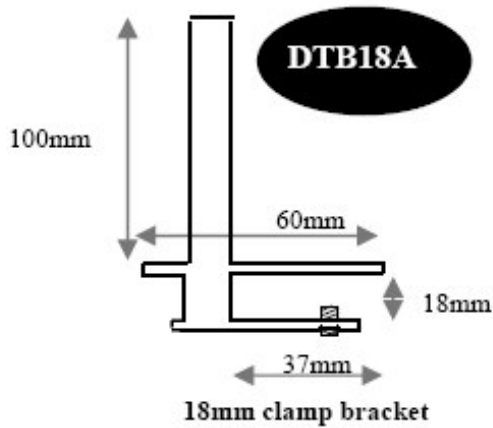

Desk top Screen Brackets

The following brackets are available within the price of the screen