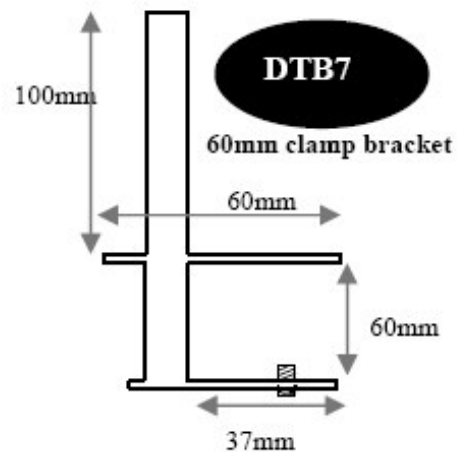

Desk top Screen Brackets

The following brackets are available within the price of the screen