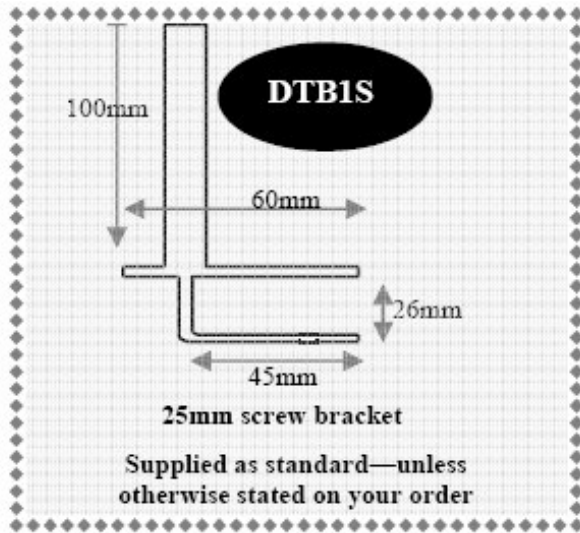

Desk top Screen Brackets

The following brackets are available within the price of the screen