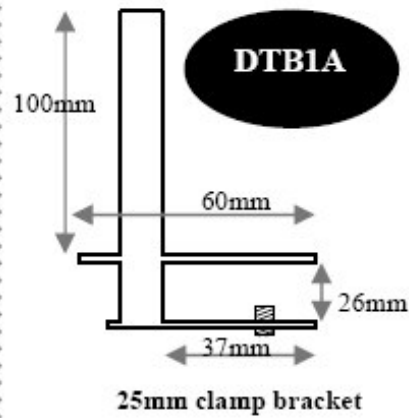

Desk top Screen Brackets

The following brackets are available within the price of the screen