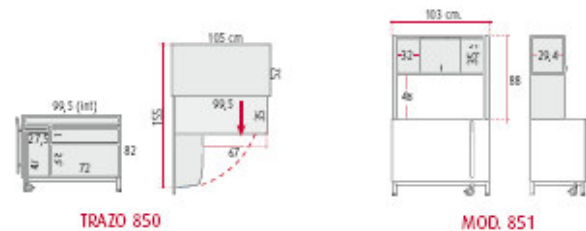

TRAZO 850

MOD. 851