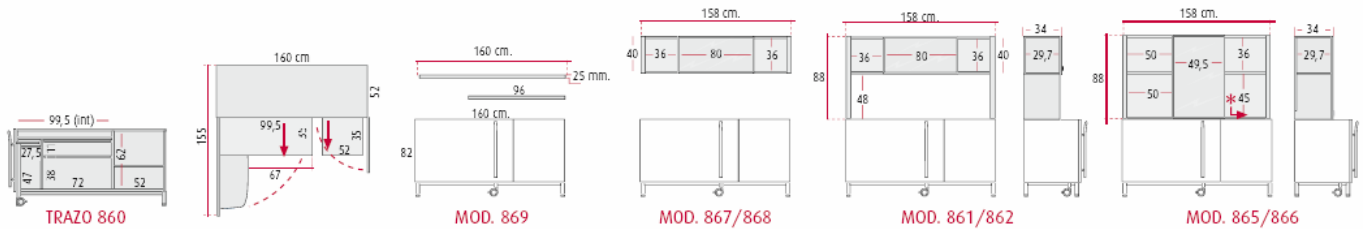

850

CD's slide out support not included

Aluminium handle and base

Light oak or Beech carcass with Light Oak, Blue, White or beech door @ **£344.00**

851

Overhead storage in light oak or beech @ **£125.00**

TRAZO 860

860

Light oak, wenge or beech carcass with beech, white, blue or wenge doors @ **£442.00**

861

Melamine door

In Light oak or beech or Wenge @ **£165.00**

862

Opaque glass with aluminium frame door

As above @ **£231.00**

865

Melamine door

As above @ **£188.00**

866

Opaque glass with aluminium frame door

As above @ **£253.00**

867

Melamine door

As above @ **£155.00**

868

Opaque glass with aluminium frame door

As above @ **£208.00**

869

Melamine shelves

As above @ **£65.00**

All prices exclude VAT and include delivery to mainland UK during normal working hours