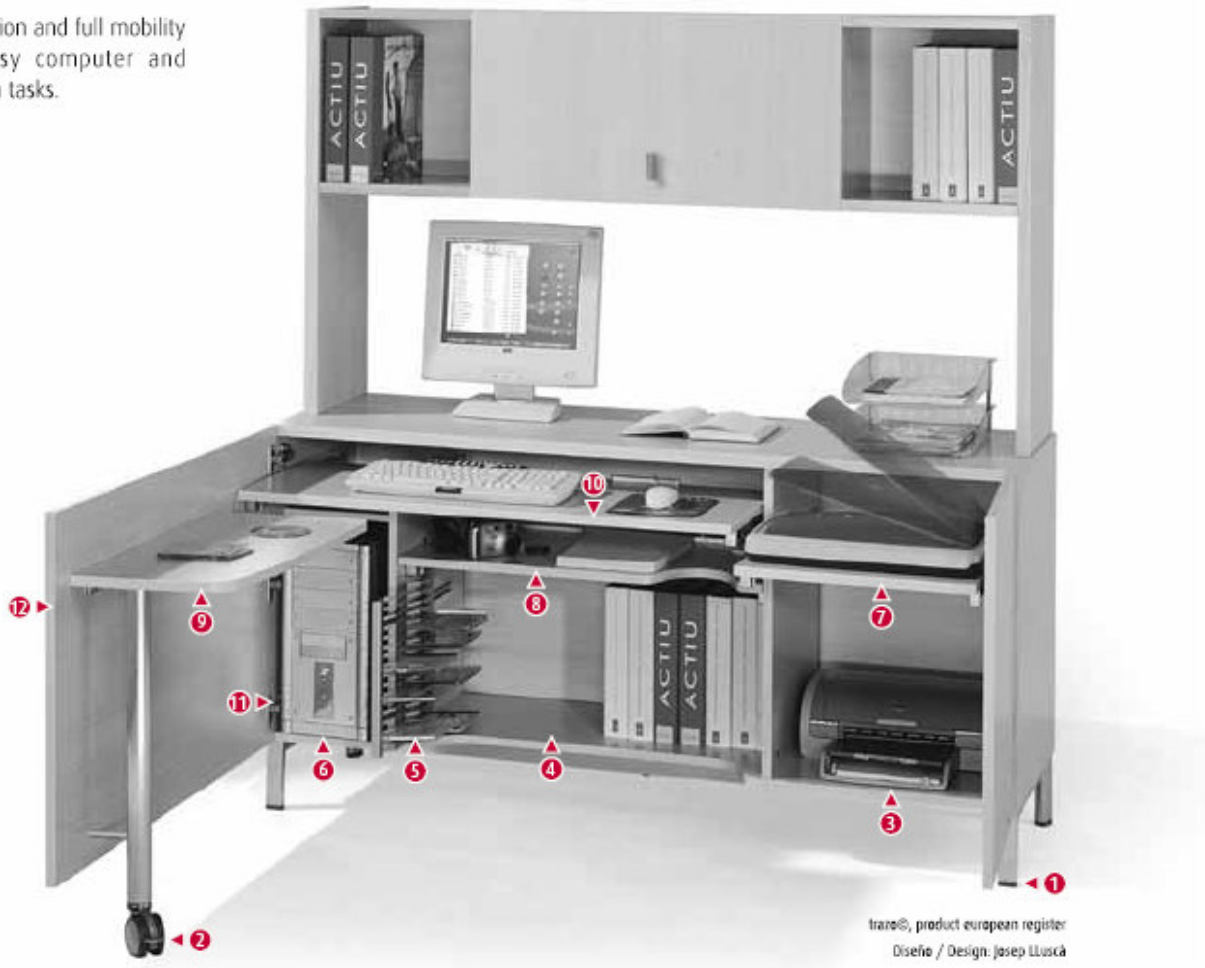

trazo®, product european register
Diseño / Design: Josep Lluscà

TECHNICAL INFORMATION

- 1 Metal structure with levellers
- 2 Soft lockable castor
- 3 Printer stand
- 4 Lower shelf
- 5 28 CD's pull out holder
- 6 CPU housing
- 7 Peripherals pull out shelf (5 pos.)
- 8 Fixed shelf
- 9 Door return table
- 10 Pull out working Top
- 11 Self assembled doors hinges
- 12 Aluminium handle

TRAZO 850

Manufactured using 25, 19 and 16 mm MFC panels in different finishes. Steel metal base in silver finish, levelers are included. Moulded aluminium handle finished in polished aluminium. Pull-out desk top includes accurate metal runners. Lockable rotating castor.