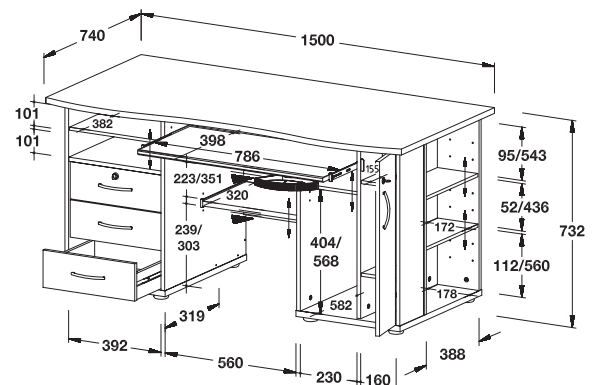

COMPUTER DESK  
CS 160\* - with ABS edges  
- with curved top

W 59 x H 28,80 x D 29,10"  
W 1500 x H 732 x D 740 mm

versions:

maple finish

beech finish

cherrywood  
finish

- top curved
- on left: storage compartments for binders, on the side
- 1 storage compartment with adjustable shelf, variable
- 3 drawers, 1 of them lockable
- in the middle: 1 large telescopic shelf for keyboard and mouse, with pencil tray, pivoting
- 1 telescopic shelf for printer, variable
- on right: tower compartment with adjustable shelf, variable
- 1 compartment with holder for 24 CD-ROMs and door, lockable
- storage compartment, on the side, with 2 adjustable shelves, variable