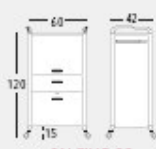

FINISHES - ONLY SIDE PANELS

19mm MFC panels. 2mm ABS thermo bounded edging R-2mm

14 Orange 15 Green

ON TIME PROGRAMME

ON TIME 10

ON TIME 21

ON TIME 22

ON TIME 23