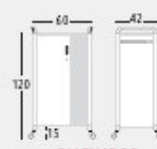

FINISHES - ONLY SIDE PANELS

19mm MFC panels. 2mm ABS thermo bounded edging R-2mm

14 Orange 15 Green

ON TIME PROGRAMME

ON TIME 10

ON TIME 21

ON TIME 22

ON TIME 23

ON TIME 33

SIDE PANEL FINISHES			
WHITE MFC 	MAPLE MFC 	ORANGE MFC 	GREEN MFC 

Series 10 top drawer and filing drawer

White or Maple side panel @ **£276.00**

Orange or Green side panel @ **£282.00**

Series 21 top open space, inner MFC shelf, Mid drawer, lower filing drawer