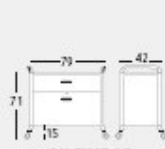

Drawers, filing drawers and doors with lock

Pull out filing frame (Optional-On Time 33)

Anti-skid castors

FINISHES - FRONT AND SIDE PANELS

19mm MFC panels. 2mm ABS thermo bounded edging R-2mm

00 White 18 Maple

FINISHES - ONLY SIDE PANELS

19mm MFC panels. 2mm ABS thermo bounded edging R-2mm

14 Orange 15 Green

ON TIME PROGRAMME

ON TIME 10

ON TIME 21

ON TIME 22

ON TIME 23