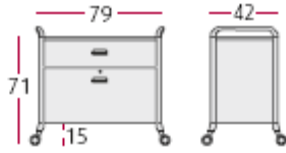

FINISHES - ONLY SIDE PANELS

19mm MFC panels. 2mm ABS thermo bounded edging R-2mm

14 Orange 15 Green

ON TIME PROGRAMME

ON TIME 10

ON TIME 21

ON TIME 22

ON TIME 23

ON TIME 33

SIDE PANEL FINISHES			
WHITE MFC 	MAPLE MFC 	ORANGE MFC 	GREEN MFC 

Series 10 top drawer and filing drawer

White or Maple side panel @ **£276.00**

Orange or Green side panel @ **£282.00**

Series 21 top open space, inner MFC shelf, Mid drawer, lower filing drawer