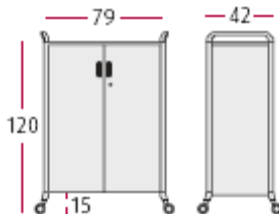

White or Maple side panel @ **£336.00**

Orange or Green side panel @ **£342.00**

Series 22 Top space with flip box, inner MFC shelf, mid drawer lower filing drawer and letter box

White or Maple side panel @ **£364.00**

Orange or Green side panel @ **£368.00**

Series 23 one door, 3 inner MFC shelves 2 outer shelves and letter box

White or Maple side panel @ **£298.00**

Orange or Green side panel @ **£303.00**

Series 33 two doors and two inner metal shelves