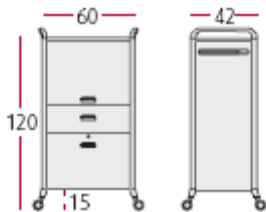

ON TIME 33

SIDE PANEL FINISHES			
WHITE MFC 	MAPLE MFC 	ORANGE MFC 	GREEN MFC 

Series 10 top drawer and filing drawer

White or Maple side panel @ **£276.00**

Orange or Green side panel @ **£282.00**

Series 21 top open space, inner MFC shelf, Mid drawer, lower filing drawer

White or Maple side panel @ **£336.00**

Orange or Green side panel @ **£342.00**

Series 22 Top space with flip box, inner MFC shelf, mid drawer lower filing drawer and letter box

White or Maple side panel @ **£364.00**