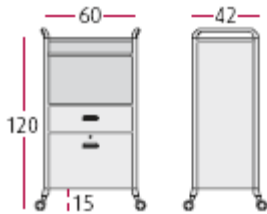

ON TIME 33

SIDE PANEL FINISHES			
WHITE MFC 	MAPLE MFC 	ORANGE MFC 	GREEN MFC 

Series 10 top drawer and filing drawer

White or Maple side panel @ **£276.00**

Orange or Green side panel @ **£282.00**

Series 21 top open space, inner MFC shelf, Mid drawer, lower filing drawer

White or Maple side panel @ **£336.00**

Orange or Green side panel @ **£342.00**

Series 22 Top space with flip box, inner MFC shelf, mid drawer lower filing drawer and letter box

White or Maple side panel @ **£364.00**