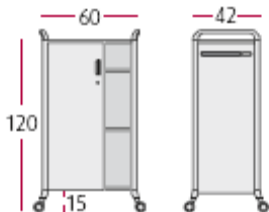

White or Maple side panel @ **£336.00**

Orange or Green side panel @ **£342.00**

Series 22 Top space with flip box, inner MFC shelf, mid drawer lower filing drawer and letter box

White or Maple side panel @ **£364.00**

Orange or Green side panel @ **£368.00**

Series 23 one door, 3 inner MFC shelves 2 outer shelves and letter box

White or Maple side panel @ **£298.00**

Orange or Green side panel @ **£303.00**

Series 33 two doors and two inner metal shelves