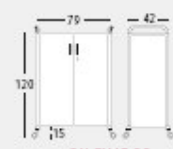

FINISHES - ONLY SIDE PANELS

19mm MFC panels. 2mm ABS thermo bounded edging R-2mm

14 Orange 15 Green

ON TIME PROGRAMME

ON TIME 10

ON TIME 21

ON TIME 22

ON TIME 23

ON TIME 33

SIDE PANEL FINISHES			
WHITE MFC 	MAPLE MFC 	ORANGE MFC 	GREEN MFC 

Series 10 top drawer and filing drawer

White or Maple side panel @ **£276.00**

Orange or Green side panel @ **£282.00**

Series 21 top open space, inner MFC shelf, Mid drawer, lower filing drawer