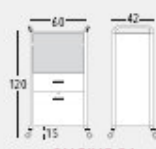

FINISHES - ONLY SIDE PANELS

19mm MFC panels. 2mm ABS thermo bounded edging R-2mm

14 Orange 15 Green

ON TIME PROGRAMME

ON TIME 10

ON TIME 21

ON TIME 22

ON TIME 23

ON TIME 33

SIDE PANEL FINISHES			
WHITE MFC 	MAPLE MFC 	ORANGE MFC 	GREEN MFC 

Series 10 top drawer and filing drawer

White or Maple side panel @ **£276.00**

Orange or Green side panel @ **£282.00**

Series 21 top open space, inner MFC shelf, Mid drawer, lower filing drawer