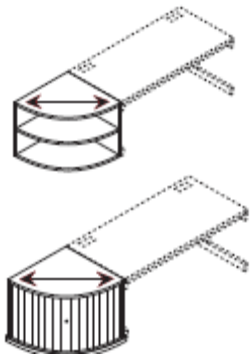

Top units

Open

Glass Door

996mm wide x 320mm deep x 800mm high open @ **£152.00**

996mm wide x 320mm deep x 800mm high glass doors @ **£191.00**

Side filers

802mm wide x 602mm deep x 720mm high @ **£196.00**

802m wide x 60mm deep x 720mm high bow fronted @ **£220.00**

Filing cabinets

485mm wide x 602mm deep x 1360mm high 4 drawer @ **£188.00**

485mm wide x 602mm deep x 1039mm high 3 drawer @ **£151.00**

485mm wide x 602mm deep x 720mm high 2 drawer @ **£127.00**

Quadrant end storage unit

602mm x 602mm x 720mm high 18mm top @ **£138.00**

802mm x 802mm x 720mm high 18mm top @ **£149.00**

602mm x 602mm x 727m high 25mm top @ **£147.00**

802mm x 802mm x 727m high 25mm top @ **£157.00**

With tambour shutter

802mm x 802mm 18mm top @ **£287.00**

802mm x 802mm 25mm top @ **£298.00**

Metal shelf @ **£16.00**

Wooden shelf @ **£15.00**

Slotted metal shelf @ **£23.00**

Dividers @ **£22.00** pack of 3