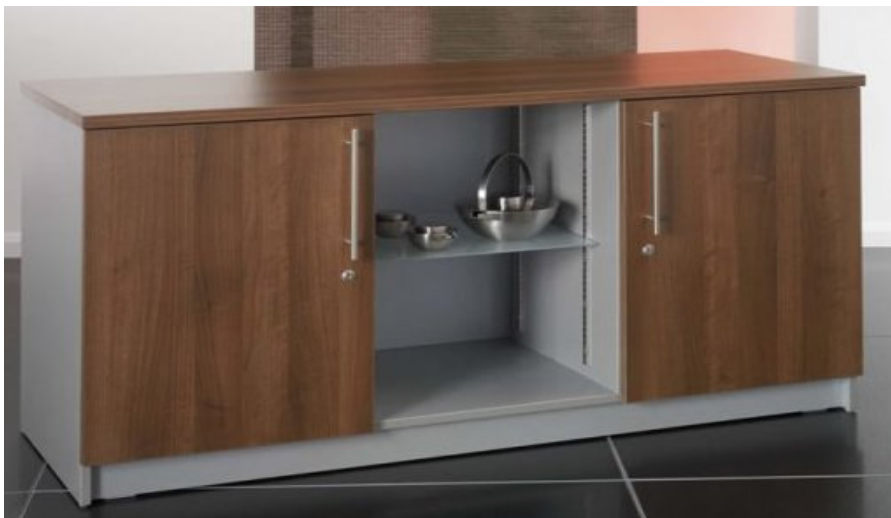

OFFICE REALITY LTD

Reunion wooden storage