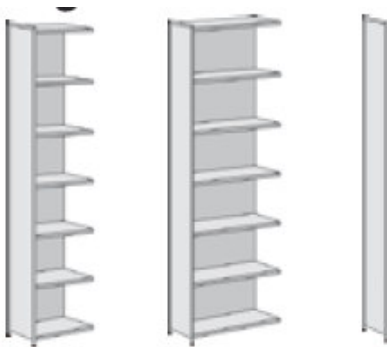

OFFICE REALITY LTD

Amito line

Contact us on 01823 663880 or email us at info@officereality.co.uk

Amito is a premium quality range of office furniture and very stable because of the high use of steel. Combinations of chrome, beech white or anthracite add to the possibilities of this range. Desks have integral height adjustment from 680-820mm. Cupboards and bookcases are modular with add on modules available. Carcasses are white or anthracite with doors in beech or anthracite. Manufactured in Germany this range comes with a five year factory guarantee

Meeting desk end

1100mm x 720/820mm high Beech or Anthracite @ **£259.00**

Under desk pedestals with 3 shallow drawers or one shallow and one filing drawer. Extra deep (800mm) with metal drawers. Lockable. In Anthracite or Beech

420mm wide x 800mm deep x 580mm high @ **£249.00**

Filing drawer unit

Metal drawer sides. Lockable Available in beech, anthracite or white

1000mm wide x 470mm deep x 800mm high @ **£489.00**

780mm high x 400mm wide add on unit @ **£133.00**
780mm high x 800mm wide add on unit @ **£148.00**
780mm high finishing side @ **£59.00**

1500mm high x 400mm wide add on unit @ **£192.00**
1500mm high x 800mm wide add on unit @ **£212.00**
1500mm high finishing side @ **£74.00**

2200mm high x 400mm wide add on unit @ **£249.00**
2200mm high x 800mm wide add on unit @ **£282.00**
2200mm high finishing side @ **£97.00**