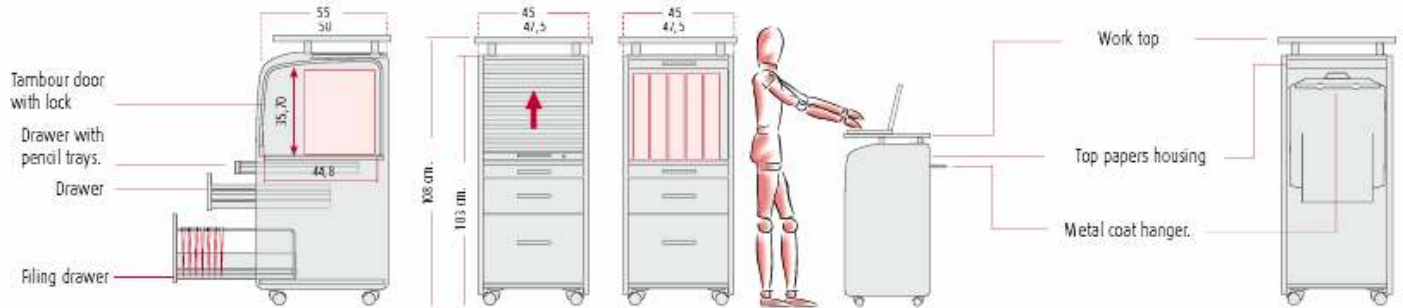

OFFICE REALITY LTD

Mobey

16
LIGHT OAK

12
ELM

17
WALNUT

Mobey is available in Beech (elm), Light Oak or Walnut @ £266.00 ex VAT

Includes delivery to mainland UK during normal working hours