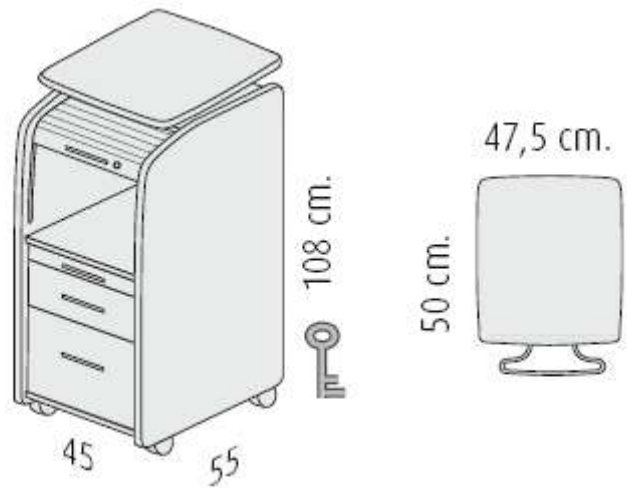

OFFICE REALITY LTD

Mobey

16
LIGHT OAK

12
ELM

17
WALNUT

Mobey is available in Beech (elm), Light Oak or Walnut @ £266.00 ex VAT

Includes delivery to mainland UK during normal working hours