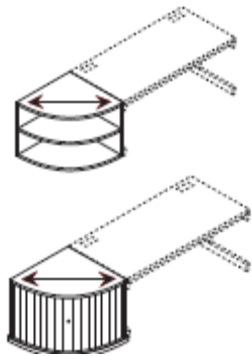

Top units

Open

Glass Door

996mm wide x 320mm deep x 800mm high open @ **£117.00**

996mm wide x 320mm deep x 800mm high glass doors @ **£147.00**

Side filers

802mm wide x 602mm deep x 720mm high @ **£151.00**

802m wide x 60mm deep x 720mm high bow fronted @ **£169.00**

Filing cabinets

485mm wide x 602mm deep x 1360mm high 4 drawer @ **£145.00**

485mm wide x 602mm deep x 1039mm high 3 drawer @ **£116.00**

485mm wide x 602mm deep x 720mm high 2 drawer @ **£98.00**

Quadrant end storage unit

602mm x 602mm x 720mm high 18mm top @ **£106.00**

802mm x 802mm x 720mm high 18mm top @ **£115.00**

602mm x 602mm x 727m high 25mm top @ **£113.00**

802mm x 802mm x 727m high 25mm top @ **£121.00**

With tambour shutter

802mm x 802mm 18mm top @ **£221.00**

802mm x 802mm 25mm top @ **£229.00**

Metal shelf @ **£13.00**

Wooden shelf @ **£12.00**

Slotted metal shelf @ **£19.00**

Dividers @ **£21.00** pack of 3