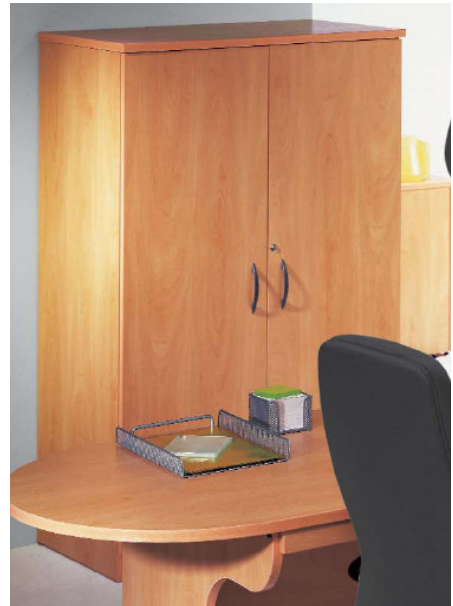

OFFICE REALITY LTD

Sirius wooden storage

Finish options

APPLE (A)

BEECH (B)

CALVA OAK (CO)

CANADIAN MAPLE (CM)

CHERRY (C)

Vertical opening tambour cupboard

996mm wide x 525mm deep x 1820mm high @ **£240.00**

996mm wide x 525mm deep x 1520mm high @ **£196.00**

996mm wide x 525mm deep x 1220mm high @ **£180.00**

Sideways opening tambour cupboard