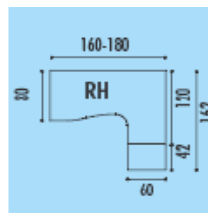

60 x 30mm horizontal beam with cable trough

Rectangular desks

800mm x 800mm desk @ **£118.00**
1200mm x 800mm desk @ **£127.00**
1400mm x 800mm desk @ **£132.00**
1600mm x 800mm desk @ **£138.00**
1800mm x 800mm desk @ **£147.00**

Desk return with linking plate

600mm x 600mm @ **£95.00**
800mm x 600mm @ **£99.00**
1000mm x 600mm @ **£112.00**

Freestanding return

800mm x 600mm @ **£114.00**
1000mm x 600mm @ **£120.00**

Left or Right hand corner desk

1600mm x 1200mm @ **£238.00**
1800mm x 1200mm @ **£244.00**

Left or Right hand corner desk with 3 or 4 drawer supporting pedestal

1600mm x 1620mm @ **£412.00**
1800mm x 1620mm @ **£419.00**

Pedestals

3 shallow drawer @ **£137.00**