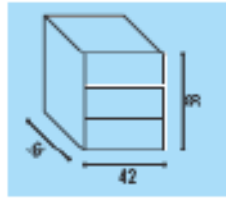

1600mm x 1200mm @ **£238.00**
1800mm x 1200mm @ **£244.00**

Left or Right hand corner desk with 3 or 4 drawer supporting pedestal

1600mm x 1620mm @ **£412.00**
1800mm x 1620mm @ **£419.00**

Pedestals

3 shallow drawer @ **£137.00**