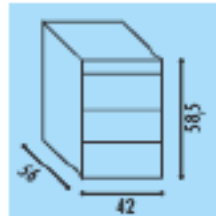

1 stationary drawer and 3 shallow drawers @
£160.00