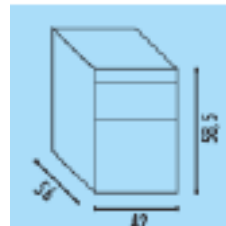

1 filing drawer 1 stationary drawer and 1 shallow
drawer @ **£160.00**

All prices exclude VAT and include delivery to mainland UK during
normal working hours