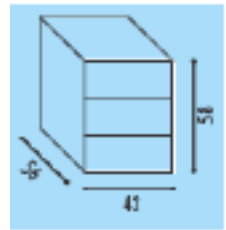

1600mm x 1200mm @ **£238.00**
1800mm x 1200mm @ **£244.00**

Left or Right hand corner desk with 3 or 4 drawer supporting pedestal

1600mm x 1620mm @ **£412.00**
1800mm x 1620mm @ **£419.00**

Pedestals

3 shallow drawer @ **£137.00**