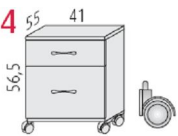

800mm deep 4 drawer @ **£218.00**

J114