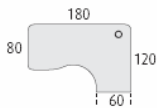

Leg Options:

With Levellers
Total Height:
73 cm.

Anti-skid ABS moulded levellers. For using in irregular floors.

Silver Frame

White Frame

Blue Frame

Orange Frame

With Height Adjustment
Total Height:
70 - 78 cm.

Silver ABS moulded adjustable system. It allows height from 70cm to 78cm.

With Castors
Total Height:
73 cm.

75mm castors with soft rolling band. Each desks has two lockable castors.

Electrification:

Cable management channel and optional cable tower

- 1000mm x 800mm with levellers @ **£205.00**
- 1200mm x 800mm with levellers @ **£218.00**
- 1400mm x 800mm with levellers @ **£229.00**
- 1600mm x 800mm with levellers @ **£241.00**
- 1800mm x 800mm with levellers @ **£243.00**

For height adjustable feet add **£7.00** per desk
 For lockable castors add **£43.00** per desk

960mm x 500mm return @ **£70.00**

1600mm x 1200 left hand or right hand crescent desk @ **£275.00**

1800mm x 1200mm left or right hand crescent desk @ **£277.00**