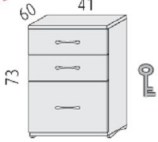

Pedestal drawer units

J134