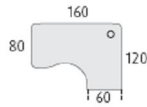

Leg Options:

With Levellers
Total Height:
73 cm.

Anti-skid ABS moulded levellers. For using in irregular floors.

Silver Frame

White Frame

Blue Frame

Orange Frame

With Height Adjustment
Total Height:
70 - 78 cm.

Silver ABS moulded adjustable system. It allows height from 70cm to 78cm.

With Castors
Total Height:
73 cm.

75mm castors with soft rolling band. Each desks has two lockable castors.

Electrification:

Cable management channel and optional cable tower

- 1000mm x 800mm with levellers @ **£205.00**
- 1200mm x 800mm with levellers @ **£218.00**
- 1400mm x 800mm with levellers @ **£229.00**
- 1600mm x 800mm with levellers @ **£241.00**
- 1800mm x 800mm with levellers @ **£243.00**

For height adjustable feet add **£7.00** per desk
 For lockable castors add **£43.00** per desk

960mm x 500mm return @ **£70.00**

1600mm x 1200 left hand or right hand crescent desk @ **£275.00**

1800mm x 1200mm left or right hand crescent desk @ **£277.00**