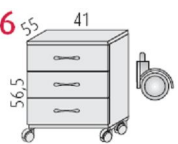

2 drawer under desk pedestal @ **£141.00**

J116