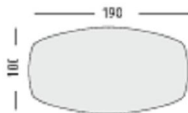

For height adjustable feet add **£7.00** per desk
 For lockable castors add **£43.00** per desk

960mm x 500mm return @ **£70.00**

1600mm x 1200 left hand or right hand crescent desk @ **£275.00**

1800mm x 1200mm left or right hand crescent desk @ **£277.00**

2000mm corner desk with meeting end @ **£313.00**

1600mm left or right handed wave desk @ **£263.00**

1800mm left or right handed wave desk @ **£275.00**

For height adjustable legs to wave desks add **£16.00** per desk
 For castors to wave desks add **£47.00**

Meeting tables

1000mm triangular table @ **£178.00**

As above with castors @ **£224.00**

1200mm x 1200mm meeting table @ **£224.00**

1800mm barrel table @ **£238.00**

2200mm barrel table @ **£324.00**

1000mm diameter with silver pedestal base @ **£270.00**

1200mm diameter as above @ **£292.00**

2400mm x 1100mm Barrel table @ **£516.00**

1000mm x 1000mm glass top table @ **£455.00**

1900mm x 1000mm glass top table @ **£688.00**

2400mm x 1100mm table wood finish top @ **£486.00**