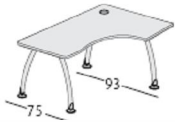

Leg Options:

With Levellers
Total Height:
73 cm.

Anti-skid ABS moulded levellers. For using in irregular floors.

Silver Frame

White Frame

Blue Frame

Orange Frame

With Height Adjustment
Total Height:
70 - 78 cm.

Silver ABS moulded adjustable system. It allows height from 70cm to 78cm.

With Castors
Total Height:
73 cm.

75mm castors with soft rolling band. Each desks has two lockable castors.

Electrification:

Cable management channel and optional cable tower

- 1000mm x 800mm with levellers @ **£205.00**
- 1200mm x 800mm with levellers @ **£218.00**
- 1400mm x 800mm with levellers @ **£229.00**
- 1600mm x 800mm with levellers @ **£241.00**
- 1800mm x 800mm with levellers @ **£243.00**

For height adjustable feet add **£7.00** per desk
 For lockable castors add **£43.00** per desk

960mm x 500mm return @ **£70.00**

1600mm x 1200 left hand or right hand crescent desk @ **£275.00**

1800mm x 1200mm left or right hand crescent desk @ **£277.00**