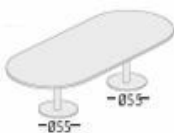

Meeting tables

1000mm triangular table @ **£178.00**

As above with castors @ **£224.00**

1200mm x 1200mm meeting table @ **£224.00**

1800mm barrel table @ **£238.00**

2200mm barrel table @ **£324.00**

1000mm diameter with silver pedestal base @ **£270.00**

1200mm diameter as above @ **£292.00**

2400mm x 1100mm Barrel table @ **£516.00**

1000mm x 1000mm glass top table @ **£455.00**

1900mm x 1000mm glass top table @ **£688.00**

2400mm x 1100mm table wood finish top @ **£486.00**

Pedestal drawer units

J134

600mm deep 3 drawer @ **£201.00**

J136

600mm deep 4 drawer @ **£197.00**

J135

800mm deep 3 drawer @ **£221.00**

J137