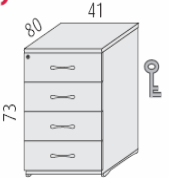

800mm deep 3 drawer @ **£221.00**

J137