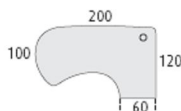

- 1000mm x 800mm with levellers @ **£205.00**
- 1200mm x 800mm with levellers @ **£218.00**
- 1400mm x 800mm with levellers @ **£229.00**
- 1600mm x 800mm with levellers @ **£241.00**
- 1800mm x 800mm with levellers @ **£243.00**

For height adjustable feet add **£7.00** per desk
 For lockable castors add **£43.00** per desk

960mm x 500mm return @ **£70.00**

1600mm x 1200 left hand or right hand crescent desk @ **£275.00**

1800mm x 1200mm left or right hand crescent desk @ **£277.00**

2000mm corner desk with meeting end @ **£313.00**

1600mm left or right handed wave desk @ **£263.00**

1800mm left or right handed wave desk @ **£275.00**

For height adjustable legs to wave desks add **£16.00** per desk
 For castors to wave desks add **£47.00**

Meeting tables

1000mm triangular table @ **£178.00**

As above with castors @ **£224.00**

1200mm x 1200mm meeting table @ **£224.00**

1800mm barrel table @ **£238.00**

2200mm barrel table @ **£324.00**

1000mm diameter with silver pedestal base @ **£270.00**