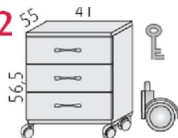

800mm deep 4 drawer @ **£218.00**

J114

2 drawer under desk pedestal @ **£141.00**

J116

3 drawer under desk pedestal @ **£136.00**

J140

2 drawer under desk lockable pedestal @ **£165.00**

J132