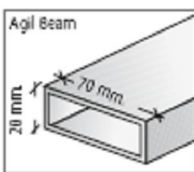

OFFICE REALITY LTD

Agil Workstations

Contact us on 01823 663880 or email us at info@officereality.co.uk

Affordable expertise @ www.officereality.co.uk

MFC:

25 mm exclusive MFC panels. 3 mm ABS thermo bounded edging R=2 mm.

Glass:

Laminate security glass 5 + 5mm thick for desk tops.

TECHNICAL FEATURES OF THE FRAME

Frame:

1.5 mm. laminated steel, 45 mm. diameter legs and 20x70 mm beam both epoxy finish. Metal alloy cast with epoxy finish.