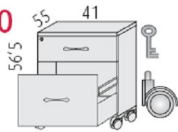

800mm deep 4 drawer @ **£218.00**

J114

2 drawer under desk pedestal @ **£141.00**

J116

3 drawer under desk pedestal @ **£136.00**

J140

2 drawer under desk lockable pedestal @ **£165.00**

J132