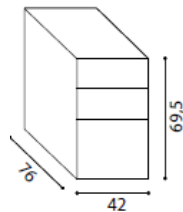

1310mm high x 420mm wide x 560mm deep @ **£297.00**

Extra high pedestal with 4 box drawers @ **£147.00**

Extra high pedestal with desk return top

450mm @ **£176.00**

600mm @ **£183.00**

800mm @ **£186.00**

1000mm @ **£190.00**

Extra high pedestal with 2 box drawers and filing drawer @ **£147.00**

Extra high pedestal with desk return top. Pedestal with 2 box drawers and filing drawer

- 450mm @ **£176.00**
- 600mm @ **£183.00**
- 800mm @ **£186.00**
- 1000mm @ **£190.00**

Extra high and extra deep pedestal with 4 box drawers @ **£190.00**

Extra deep pedestal with desk return top

- 450mm x 800mm @ **£215.00**
- 800mm x 800mm @ **£227.00**

Extra deep pedestal with extended top to sit alongside 800mm deep desk with two box drawers and filing drawer