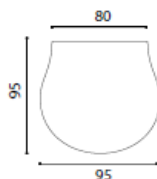

Metal handles
In Silver @ **£5.00**
In Chrome @ **£6.00**

45 degree link top @ **£48.00**

90 degree link top with metal leg in silver, black or white @ **£90.00**

800mm diameter meeting end @ **£70.00**

950mm diameter teardrop meeting end @ **£91.00**