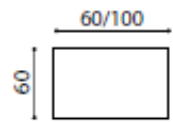

Suspended return

600mm x 600mm @ **£133.00**

800mm x 600mm @ **£140.00**

1000mm x 600mm @ **£144.00**