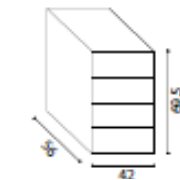

1310mm high x 420mm wide x 560mm deep @ **£297.00**

Extra high pedestal with 4 box drawers @ **£147.00**

Extra high pedestal with desk return top

450mm @ **£176.00**

600mm @ **£183.00**

800mm @ **£186.00**