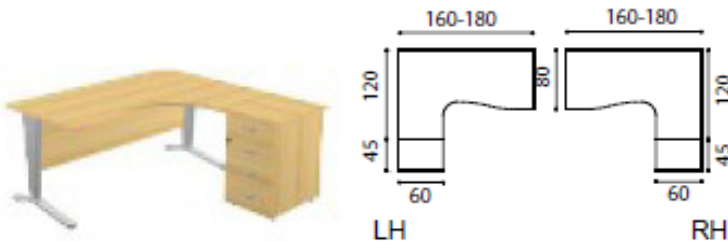

Left or right hand radial desk with supporting four drawer pedestal

- 1600mm x 1650mm @ **£423.00**
- 1800mm x 1650mm @ **£474.00**