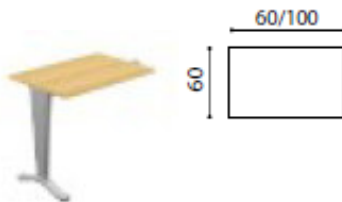

- 600mm x 600mm @ **£133.00**
- 800mm x 600mm @ **£140.00**
- 1000mm x 600mm @ **£144.00**