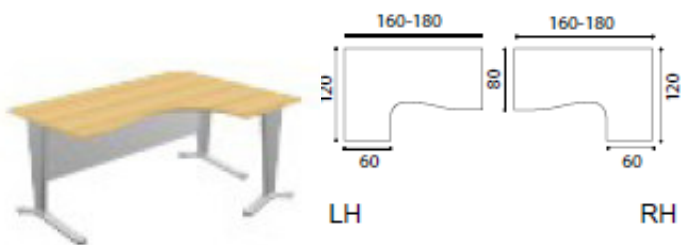

Left or right hand radial desk with metal modesty panel

1600mm x 1200mm @ **£337.00**
1800mm x 1200mm @ **£344.00**