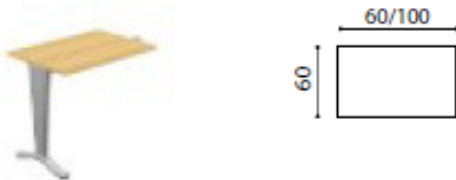

Suspended return

600mm x 600mm @ **£133.00**
800mm x 600mm @ **£140.00**
1000mm x 600mm @ **£144.00**