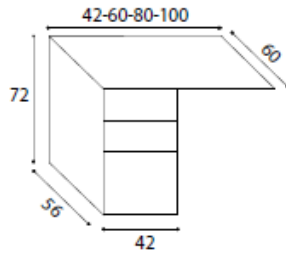

Extra high pedestal with desk return top. Pedestal with 2 box drawers and filing drawer

- 450mm @ **£176.00**
- 600mm @ **£183.00**
- 800mm @ **£186.00**
- 1000mm @ **£190.00**