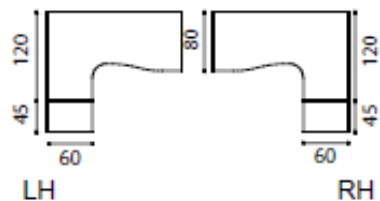

Left or right hand radial desk with support beam and 4 drawer supporting pedestal

1600mm x 1650mm @ **£429.00**

1800mm x 1650mm @ **£433.00**