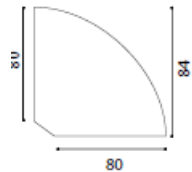

90 degree link top with metal leg in silver, black or white @ **£90.00**