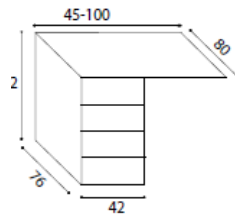

1310mm high x 420mm wide x 560mm deep @ **£297.00**

Extra high pedestal with 4 box drawers @ **£147.00**

Extra high pedestal with desk return top

450mm @ **£176.00**

600mm @ **£183.00**

800mm @ **£186.00**

1000mm @ **£190.00**

Extra high pedestal with 2 box drawers and filing drawer @ **£147.00**

Extra high pedestal with desk return top. Pedestal with 2 box drawers and filing drawer

- 450mm @ **£176.00**
- 600mm @ **£183.00**
- 800mm @ **£186.00**
- 1000mm @ **£190.00**

Extra high and extra deep pedestal with 4 box drawers @ **£190.00**

Extra deep pedestal with desk return top

- 450mm x 800mm @ **£215.00**
- 800mm x 800mm @ **£227.00**

Extra deep pedestal with extended top to sit alongside 800mm deep desk with two box drawers and filing drawer