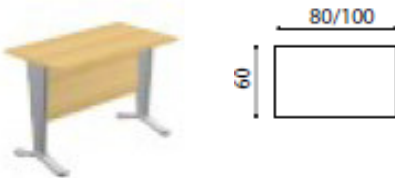

Free standing return with modesty panel

- 800mm x 600mm @ **£153.00**
- 1000mm x 600mm @ **£157.00**

Suspended return