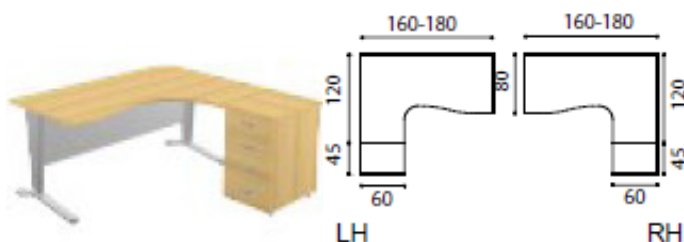

Left or right hand radial desk with metal modesty panel and 4 drawer supporting pedestal

1600mm x 1650mm @ **£452.00**
1800mm x 1650mm @ **£460.00**