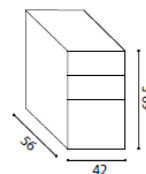

1310mm high x 420mm wide x 560mm deep @ **£297.00**

Extra high pedestal with 4 box drawers @ **£147.00**

Extra high pedestal with desk return top

450mm @ **£176.00**

600mm @ **£183.00**

800mm @ **£186.00**

1000mm @ **£190.00**

Extra high pedestal with 2 box drawers and filing drawer @ **£147.00**

Extra high pedestal with desk return top. Pedestal with 2 box drawers and filing drawer

- 450mm @ **£176.00**
- 600mm @ **£183.00**
- 800mm @ **£186.00**
- 1000mm @ **£190.00**