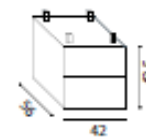

Suspended pedestal with 2 box drawers for use with rectangular desks @ **£109.00**