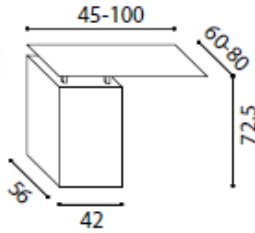

Pedestal supporting desk return with box drawer and filing drawer

- 450mm x 600mm @ **£176.00**
- 600mm x 600mm @ **£182.00**
- 800mm x 600mm @ **£184.00**
- 1000mm x 600mm @ **£189.00**