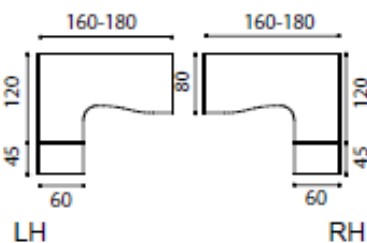

1600mm x 1200mm @ **£313.00**

1800mm x 1200mm @ **£318.00**

Left or right hand radial desk with support beam and 4 drawer supporting pedestal

1600mm x 1650mm @ **£429.00**

1800mm x 1650mm @ **£433.00**

Left or right hand radial desk with support beam and pedestal with two box drawers and one filing drawer