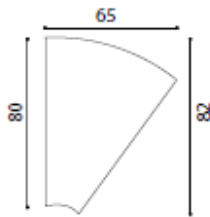

45 degree link top @ **£48.00**