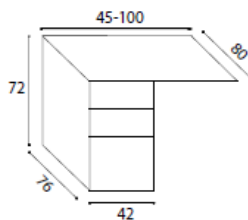

Extra deep pedestal with desk return top. Pedestal with 2 box drawers and filing drawer

- 450mm x 800mm @ **£215.00**
- 800mm x 800mm @ **£227.00**