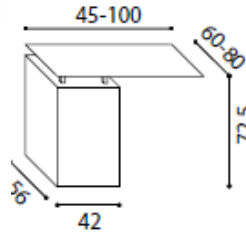

Pedestal supporting desk return with box drawer filing drawer and pen tray

- 450mm x 600mm @ **£176.00**
- 600mm x 600mm @ **£182.00**
- 800mm x 600mm @ **£184.00**
- 1000mm x 600mm @ **£189.00**

ZEN
SOFT
POP

Metal handles
In Silver @ **£5.00**
In Chrome @ **£6.00**