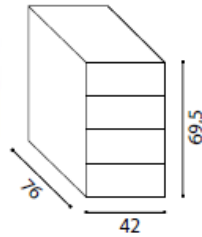

1310mm high x 420mm wide x 560mm deep @ **£297.00**

Extra high pedestal with 4 box drawers @ **£147.00**

Extra high pedestal with desk return top

450mm @ **£176.00**

600mm @ **£183.00**

800mm @ **£186.00**

1000mm @ **£190.00**

Extra high pedestal with 2 box drawers and filing drawer @ **£147.00**

Extra high pedestal with desk return top. Pedestal with 2 box drawers and filing drawer

- 450mm @ **£176.00**
- 600mm @ **£183.00**
- 800mm @ **£186.00**
- 1000mm @ **£190.00**