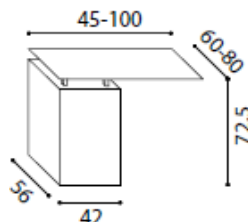

Extra high and extra deep pedestal with 4 box drawers @ **£190.00**

Extra deep pedestal with desk return top

- 450mm x 800mm @ **£215.00**
- 800mm x 800mm @ **£227.00**

Extra deep pedestal with extended top to sit alongside 800mm deep desk with two box drawers and filing drawer

800mm deep @ **£190.00**

Extra deep pedestal with desk return top. Pedestal with 2 box drawers and filing drawer

- 450mm x 800mm @ **£215.00**
- 800mm x 800mm @ **£227.00**

Pedestal supporting desk return with 3 box drawers