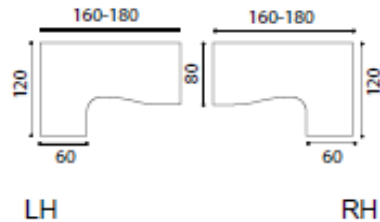

Freestanding return with support beam

800mm x 600mm @ **£159.00**

1000mm x 600mm @ **£164.00**

Suspended return

600mm x 600mm @ **£133.00**

800mm x 600mm @ **£140.00**

1000mm x 600mm @ **£144.00**

Left or right hand radial desk with support beam