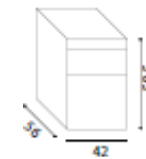

1600mm x 1650mm @ **£429.00**

1800mm x 1650mm @ **£433.00**

3 drawer under desk mobile pedestal @ **£116.00**

2 drawer under desk pedestal with box drawer and filing drawer @ **£116.00**

3 drawer under desk pedestal with 3 box drawers, pen tray and concealed castors @ **£134.00**