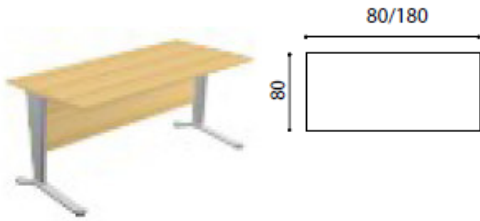

Mega Ypsilon

Technical features Ypsilon leg:

H.72

- TOP: 25 mm, melamine (washable, scratchproof and non reflective); user and visitor sides: soft formed edges (straight tops) or PVC (shaped tops) with "gull wing" profiles; other sides: straight edges;
- **YPSILON LEG:** type "L" steel coated in epoxy paint, fixed with stability feet; removable metal covers;
- STRUCTURES:
 - TELESCOPIC BEAM: steel coated in epoxy paint with cable tray for integrated cable management;
 - MODESTY PANEL: 18 mm, melamine (washable, scratchproof and non reflective);
 - MODESTY PANEL: perforated metal sheet, epoxy paint.

Rectangular desks with modesty panels

- 800mm x 800mm @ **£156.00**
- 1200mm x 800mm @ **£163.00**
- 1400mm x 800mm @ **£168.00**
- 1600mm x 800mm @ **£173.00**
- 1800mm x 800mm @ **£184.00**

Free standing return with modesty panel