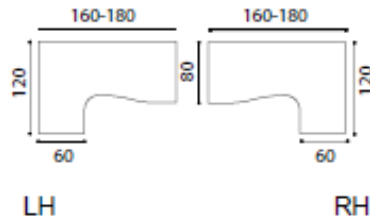

Rectangular desk with support beam

800mm x 800mm @ **£163.00**

1200mm x 800mm @ **£170.00**

1400mm x 800mm @ **£174.00**

1600mm x 800mm @ **£176.00**

1800mm x 800mm @ **£185.00**

Freestanding return with support beam

800mm x 600mm @ **£159.00**

1000mm x 600mm @ **£164.00**

Suspended return

600mm x 600mm @ **£133.00**

800mm x 600mm @ **£140.00**

1000mm x 600mm @ **£144.00**