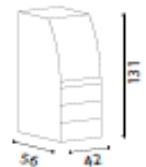

Mobile cabinet with 3 box drawers and pen tray with roller shutter sides in aluminium silver finish

1310mm high x 420mm wide x 560mm deep @ **£297.00**