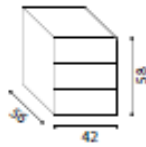

3 drawer under desk mobile pedestal @ **£116.00**