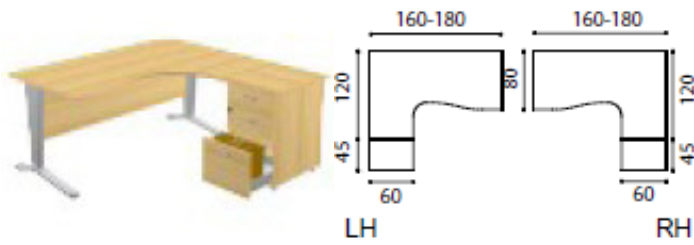

Left or right hand radial desk with supporting pedestal with two box drawers and filing drawer

1600mm x 1650mm @ **£423.00**
1800mm x 1650mm @ **£474.00**

Rectangular desks with metal modesty panels