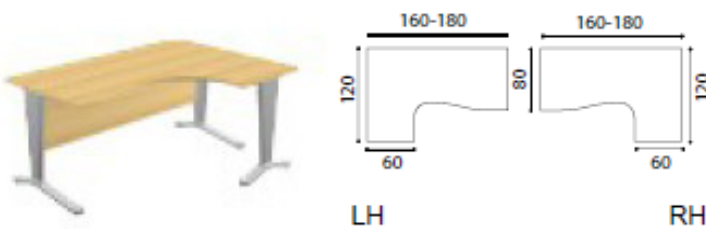

Mega Ypsilon

Technical features Ypsilon leg:

H.72

- TOP: 25 mm, melamine (washable, scratchproof and non reflective); user and visitor sides: soft formed edges (straight tops) or PVC (shaped tops) with "gull wing" profiles; other sides: straight edges;
- **YPSILON LEG:** type "L" steel coated in epoxy paint, fixed with stability feet; removable metal covers;
- STRUCTURES:
 - TELESCOPIC BEAM: steel coated in epoxy paint with cable tray for integrated cable management;
 - MODESTY PANEL: 18 mm, melamine (washable, scratchproof and non reflective);
 - MODESTY PANEL: perforated metal sheet, epoxy paint.

Rectangular desks with modesty panels

- 800mm x 800mm @ **£156.00**
- 1200mm x 800mm @ **£163.00**
- 1400mm x 800mm @ **£168.00**
- 1600mm x 800mm @ **£173.00**
- 1800mm x 800mm @ **£184.00**

Free standing return with modesty panel

- 800mm x 600mm @ **£153.00**
- 1000mm x 600mm @ **£157.00**

Suspended return

- 600mm x 600mm @ **£133.00**
- 800mm x 600mm @ **£140.00**
- 1000mm x 600mm @ **£144.00**

Left or right hand radial desk with modesty panel