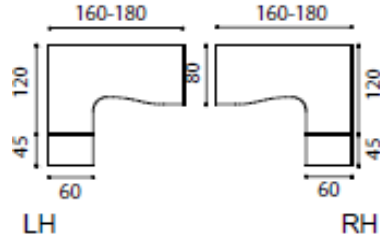

Left or right hand radial desk with metal modesty panel and supporting pedestal with 2 box drawers and a filing drawer

1600mm x 1650mm @ **£452.00**

1800mm x 1650mm @ **£460.00**