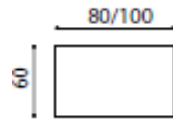

1800mm x 1650mm @ **£460.00**

Rectangular desk with support beam

800mm x 800mm @ **£163.00**

1200mm x 800mm @ **£170.00**

1400mm x 800mm @ **£174.00**

1600mm x 800mm @ **£176.00**

1800mm x 800mm @ **£185.00**