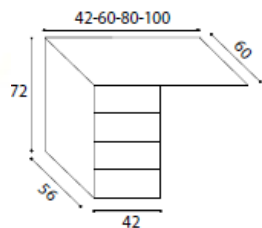

1310mm high x 420mm wide x 560mm deep @ **£297.00**

Extra high pedestal with 4 box drawers @ **£147.00**

Extra high pedestal with desk return top

450mm @ **£176.00**

600mm @ **£183.00**

800mm @ **£186.00**