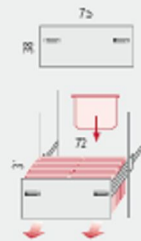

You can make various configurations stacking same or different length cupboards.

Operativity with different heights

Made to measure storage using different complements

OPTIONAL COMPLEMENTS

SLIDING DOORS

Sliding door on one single runner.

GLASS: Frosted or dark with aluminium frame
MFC: 16 mm. thick panels with metal frame epoxy finish.

DRAWERS

Drawers with MFC front and metal roller runners.

PULL OUT FILING DRAWER

Pull out filing frame with MFC front and metal roller runners.
Suspension files not included.