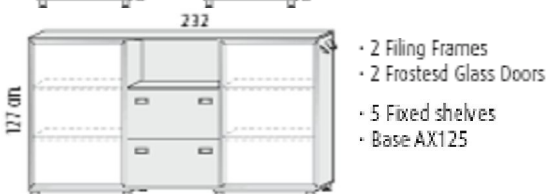

890mm high x 2330mm wide @ **£556.00**

890mm high x 2330mm wide @ **£685.00**

1270mm high x 2320mm wide @ **£672.00**

1270mm high x 2320mm wide @ **£666.00**

1270mm high x 2320mm wide @ **£837.00**

1270mm high x 2320mm wide @ **£677.00**

1270mm high x 2320mm wide @ **£854.00**

1270mm high x 2320mm wide @ **£684.00**

1270mm high x 2320mm wide @ **£854.00**

Design your own Armarios

890mm stackable module @ **£151.00**

890mm stackable module @ **£206.00**