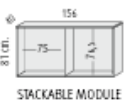

890mm high x 2330mm wide @ **£556.00**

890mm high x 2330mm wide @ **£685.00**

1270mm high x 2320mm wide @ **£672.00**

1270mm high x 2320mm wide @ **£666.00**

1270mm high x 2320mm wide @ **£837.00**

1270mm high x 2320mm wide @ **£677.00**

1270mm high x 2320mm wide @ **£854.00**

1270mm high x 2320mm wide @ **£684.00**

1270mm high x 2320mm wide @ **£854.00**

Design your own Armarios

890mm stackable module @ **£151.00**

890mm stackable module @ **£206.00**