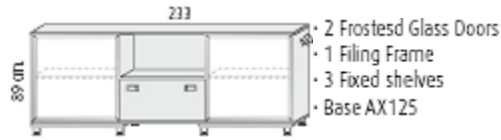

890mm high x 2330mm wide @ **£623.00**