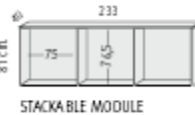

890mm high x 2330mm wide @ **£556.00**

890mm high x 2330mm wide @ **£685.00**

1270mm high x 2320mm wide @ **£672.00**

1270mm high x 2320mm wide @ **£666.00**

1270mm high x 2320mm wide @ **£837.00**

1270mm high x 2320mm wide @ **£677.00**

1270mm high x 2320mm wide @ **£854.00**

1270mm high x 2320mm wide @ **£684.00**

1270mm high x 2320mm wide @ **£854.00**

Design your own Armarios

890mm stackable module @ **£151.00**

890mm stackable module @ **£206.00**