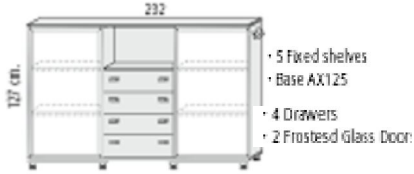

Suggested layouts

	<ul style="list-style-type: none"> • 2 Filing Frames • 2 Fixed shelves • Base AX115 	<p>890mm high x 1560mm wide @ £399.00</p>
	<ul style="list-style-type: none"> • 1 Filing Frame • 2 Drawers • 2 Fixed shelves • Base AX115 	<p>890mm high x 1560mm wide @ £408.00</p>
	<ul style="list-style-type: none"> • 4 Drawers • 2 Fixed shelves • Base AX115 	<p>890mm high x 1560mm wide @ £416.00</p>
	<ul style="list-style-type: none"> • 1 MFC Door • 2 Fixed shelves • Base AX115 	<p>890mm high x 1560mm wide @ £282.00</p>
	<ul style="list-style-type: none"> • 1 Frosted Glass Door • 2 Fixed shelves • Base AX115 	<p>890mm high x 1560mm wide @ £351.00</p>
	<ul style="list-style-type: none"> • 1 MFC door • 2 Filing Frames • 1 Fixed Shelf • Base AX115 	<p>890mm high x 1560mm wide @ £427.00</p>
	<ul style="list-style-type: none"> • 1 Frosted Glass Door • 2 Filing Frames • 1 Fixed Shelf • Base AX115 	<p>890mm high x 1560mm wide @ £351.00</p>
	<ul style="list-style-type: none"> • 2 Drawers • 1 Fixed Shelf • 1 Filing Frame • 1 MFC Door • Base AX115 	<p>890mm high x 1560mm wide @ £436.00</p>
	<ul style="list-style-type: none"> • 2 Drawers • 1 Fixed Shelf • 1 Filing Frame • 1 Frosted Glass Door • Base AX115 	<p>890mm high x 1560mm wide @ £505.00</p>
	<ul style="list-style-type: none"> • 2 MFC Doors • 3 Fixed shelves • Base AX125 	<p>890mm high x 2330mm wide @ £403.00</p>
	<ul style="list-style-type: none"> • 2 MFC Doors • 1 Filing Frame • 3 Fixed shelves • Base AX125 	<p>890mm high x 2330mm wide @ £542.00</p>

890mm high x 2330mm wide @ **£556.00**

890mm high x 2330mm wide @ **£685.00**

1270mm high x 2320mm wide @ **£672.00**

1270mm high x 2320mm wide @ **£666.00**

1270mm high x 2320mm wide @ **£837.00**

1270mm high x 2320mm wide @ **£677.00**

1270mm high x 2320mm wide @ **£854.00**

1270mm high x 2320mm wide @ **£684.00**

1270mm high x 2320mm wide @ **£854.00**

Design your own Armarios

890mm stackable module @ **£151.00**

890mm stackable module @ **£206.00**