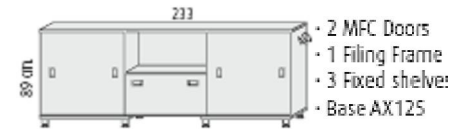

MFC SHELVES

25 mm thick MFC shelves.

When you use low drawers, you need to order also 1 MFC top cover.

All prices shown in this brochure exclude VAT
Prices include delivery to Mainland UK during normal working hours

Suggested layouts

	<ul style="list-style-type: none"> • 2 Filing Frames • 2 Fixed shelves • Base AX115 	<p>890mm high x 1560mm wide @ £399.00</p>
	<ul style="list-style-type: none"> • 1 Filing Frame • 2 Drawers • 2 Fixed shelves • Base AX115 	<p>890mm high x 1560mm wide @ £408.00</p>
	<ul style="list-style-type: none"> • 4 Drawers • 2 Fixed shelves • Base AX115 	<p>890mm high x 1560mm wide @ £416.00</p>
	<ul style="list-style-type: none"> • 1 MFC Door • 2 Fixed shelves • Base AX115 	<p>890mm high x 1560mm wide @ £282.00</p>
	<ul style="list-style-type: none"> • 1 Frosted Glass Door • 2 Fixed shelves • Base AX115 	<p>890mm high x 1560mm wide @ £351.00</p>
	<ul style="list-style-type: none"> • 1 MFC door • 2 Filing Frames • 1 Fixed Shelf • Base AX115 	<p>890mm high x 1560mm wide @ £427.00</p>
	<ul style="list-style-type: none"> • 1 Frosted Glass Door • 2 Filing Frames • 1 Fixed Shelf • Base AX115 	<p>890mm high x 1560mm wide @ £351.00</p>
	<ul style="list-style-type: none"> • 2 Drawers • 1 Fixed Shelf • 1 Filing Frame • 1 MFC Door • Base AX115 	<p>890mm high x 1560mm wide @ £436.00</p>
	<ul style="list-style-type: none"> • 2 Drawers • 1 Fixed Shelf • 1 Filing Frame • 1 Frosted Glass Door • Base AX115 	<p>890mm high x 1560mm wide @ £505.00</p>
	<ul style="list-style-type: none"> • 2 MFC Doors • 3 Fixed shelves • Base AX125 	<p>890mm high x 2330mm wide @ £403.00</p>
	<ul style="list-style-type: none"> • 2 MFC Doors • 1 Filing Frame • 3 Fixed shelves • Base AX125 	<p>890mm high x 2330mm wide @ £542.00</p>