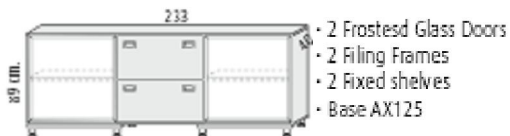

Suggested layouts

	<ul style="list-style-type: none"> • 2 Filing Frames • 2 Fixed shelves • Base AX115 	<p>890mm high x 1560mm wide @ £399.00</p>
	<ul style="list-style-type: none"> • 1 Filing Frame • 2 Drawers • 2 Fixed shelves • Base AX115 	<p>890mm high x 1560mm wide @ £408.00</p>
	<ul style="list-style-type: none"> • 4 Drawers • 2 Fixed shelves • Base AX115 	<p>890mm high x 1560mm wide @ £416.00</p>
	<ul style="list-style-type: none"> • 1 MFC Door • 2 Fixed shelves • Base AX115 	<p>890mm high x 1560mm wide @ £282.00</p>
	<ul style="list-style-type: none"> • 1 Frosted Glass Door • 2 Fixed shelves • Base AX115 	<p>890mm high x 1560mm wide @ £351.00</p>
	<ul style="list-style-type: none"> • 1 MFC door • 2 Filing Frames • 1 Fixed Shelf • Base AX115 	<p>890mm high x 1560mm wide @ £427.00</p>
	<ul style="list-style-type: none"> • 1 Frosted Glass Door • 2 Filing Frames • 1 Fixed Shelf • Base AX115 	<p>890mm high x 1560mm wide @ £351.00</p>
	<ul style="list-style-type: none"> • 2 Drawers • 1 Fixed Shelf • 1 Filing Frame • 1 MFC Door • Base AX115 	<p>890mm high x 1560mm wide @ £436.00</p>
	<ul style="list-style-type: none"> • 2 Drawers • 1 Fixed Shelf • 1 Filing Frame • 1 Frosted Glass Door • Base AX115 	<p>890mm high x 1560mm wide @ £505.00</p>
	<ul style="list-style-type: none"> • 2 MFC Doors • 3 Fixed shelves • Base AX125 	<p>890mm high x 2330mm wide @ £403.00</p>
	<ul style="list-style-type: none"> • 2 MFC Doors • 1 Filing Frame • 3 Fixed shelves • Base AX125 	<p>890mm high x 2330mm wide @ £542.00</p>

890mm high x 2330mm wide @ **£485.00**

890mm high x 2330mm wide @ **£623.00**

890mm high x 2330mm wide @ **£485.00**

890mm high x 2330mm wide @ **£601.00**

890mm high x 2330mm wide @ **£548.00**

890mm high x 2330mm wide @ **£685.00**