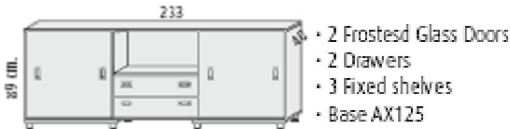

Suggested layouts

	<ul style="list-style-type: none"> • 2 Filing Frames • 2 Fixed shelves • Base AX115 	<p>890mm high x 1560mm wide @ £399.00</p>
	<ul style="list-style-type: none"> • 1 Filing Frame • 2 Drawers • 2 Fixed shelves • Base AX115 	<p>890mm high x 1560mm wide @ £408.00</p>
	<ul style="list-style-type: none"> • 4 Drawers • 2 Fixed shelves • Base AX115 	<p>890mm high x 1560mm wide @ £416.00</p>
	<ul style="list-style-type: none"> • 1 MFC Door • 2 Fixed shelves • Base AX115 	<p>890mm high x 1560mm wide @ £282.00</p>
	<ul style="list-style-type: none"> • 1 Frosted Glass Door • 2 Fixed shelves • Base AX115 	<p>890mm high x 1560mm wide @ £351.00</p>
	<ul style="list-style-type: none"> • 1 MFC door • 2 Filing Frames • 1 Fixed Shelf • Base AX115 	<p>890mm high x 1560mm wide @ £427.00</p>
	<ul style="list-style-type: none"> • 1 Frosted Glass Door • 2 Filing Frames • 1 Fixed Shelf • Base AX115 	<p>890mm high x 1560mm wide @ £351.00</p>
	<ul style="list-style-type: none"> • 2 Drawers • 1 Fixed Shelf • 1 Filing Frame • 1 MFC Door • Base AX115 	<p>890mm high x 1560mm wide @ £436.00</p>
	<ul style="list-style-type: none"> • 2 Drawers • 1 Fixed Shelf • 1 Filing Frame • 1 Frosted Glass Door • Base AX115 	<p>890mm high x 1560mm wide @ £505.00</p>
	<ul style="list-style-type: none"> • 2 MFC Doors • 3 Fixed shelves • Base AX125 	<p>890mm high x 2330mm wide @ £403.00</p>
	<ul style="list-style-type: none"> • 2 MFC Doors • 1 Filing Frame • 3 Fixed shelves • Base AX125 	<p>890mm high x 2330mm wide @ £542.00</p>

890mm high x 2330mm wide @ **£485.00**

890mm high x 2330mm wide @ **£623.00**

890mm high x 2330mm wide @ **£485.00**

890mm high x 2330mm wide @ **£601.00**

890mm high x 2330mm wide @ **£548.00**

890mm high x 2330mm wide @ **£685.00**