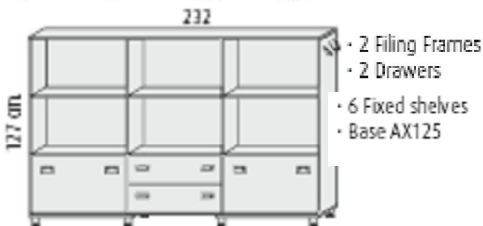

1270mm high x 2320mm wide @ **£672.00**