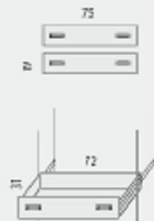

You can make various configurations stacking same or different length cupboards.

Operativity with different heights

Made to measure storage using different complements

OPTIONAL COMPLEMENTS

SLIDING DOORS

Sliding door on one single runner.

GLASS: Frosted or dark with aluminium frame
MFC: 16 mm. thick panels with metal frame epoxy finish.

DRAWERS

Drawers with MFC front and metal roller runners.

PULL OUT FILING DRAWER

Pull out filing frame with MFC front and metal roller runners.
Suspension files not included.