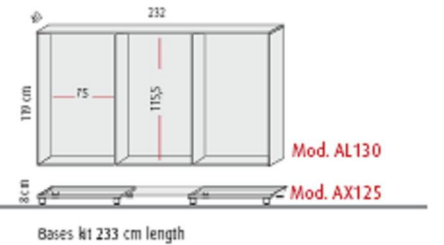

You can make various configurations stacking same or different length cupboards.

Operativity with different heights

Made to measure storage using different complements

OPTIONAL COMPLEMENTS

SLIDING DOORS

Sliding door on one single runner.

890mm high x 2330mm wide @ **£485.00**

890mm high x 2330mm wide @ **£623.00**

890mm high x 2330mm wide @ **£485.00**

890mm high x 2330mm wide @ **£601.00**

890mm high x 2330mm wide @ **£548.00**

890mm high x 2330mm wide @ **£685.00**

890mm high x 2330mm wide @ **£556.00**

890mm high x 2330mm wide @ **£685.00**

1270mm high x 2320mm wide @ **£672.00**

1270mm high x 2320mm wide @ **£666.00**

1270mm high x 2320mm wide @ **£837.00**

1270mm high x 2320mm wide @ **£677.00**

1270mm high x 2320mm wide @ **£854.00**

1270mm high x 2320mm wide @ **£684.00**

1270mm high x 2320mm wide @ **£854.00**

Design your own Armarios

890mm stackable module @ **£151.00**

890mm stackable module @ **£206.00**