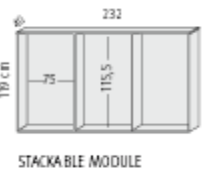

890mm high x 2330mm wide @ **£485.00**

890mm high x 2330mm wide @ **£623.00**

890mm high x 2330mm wide @ **£485.00**

890mm high x 2330mm wide @ **£601.00**

890mm high x 2330mm wide @ **£548.00**

890mm high x 2330mm wide @ **£685.00**

890mm high x 2330mm wide @ **£556.00**

890mm high x 2330mm wide @ **£685.00**

1270mm high x 2320mm wide @ **£672.00**

1270mm high x 2320mm wide @ **£666.00**

1270mm high x 2320mm wide @ **£837.00**

1270mm high x 2320mm wide @ **£677.00**

1270mm high x 2320mm wide @ **£854.00**

1270mm high x 2320mm wide @ **£684.00**

1270mm high x 2320mm wide @ **£854.00**

Design your own Armarios

890mm stackable module @ **£151.00**

890mm stackable module @ **£206.00**