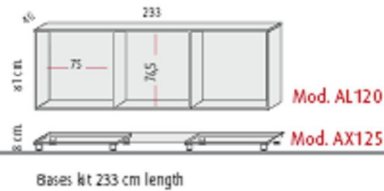

WENGUE:
Top, base and side panel
WENGUE:
Middle and Back panel