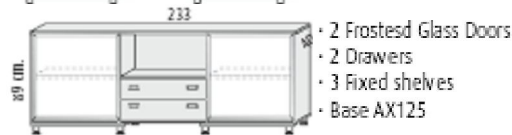

Suggested layouts

	<ul style="list-style-type: none"> • 2 Filing Frames • 2 Fixed shelves • Base AX115 	<p>890mm high x 1560mm wide @ £399.00</p>
	<ul style="list-style-type: none"> • 1 Filing Frame • 2 Drawers • 2 Fixed shelves • Base AX115 	<p>890mm high x 1560mm wide @ £408.00</p>
	<ul style="list-style-type: none"> • 4 Drawers • 2 Fixed shelves • Base AX115 	<p>890mm high x 1560mm wide @ £416.00</p>
	<ul style="list-style-type: none"> • 1 MFC Door • 2 Fixed shelves • Base AX115 	<p>890mm high x 1560mm wide @ £282.00</p>
	<ul style="list-style-type: none"> • 1 Frosted Glass Door • 2 Fixed shelves • Base AX115 	<p>890mm high x 1560mm wide @ £351.00</p>
	<ul style="list-style-type: none"> • 1 MFC door • 2 Filing Frames • 1 Fixed Shelf • Base AX115 	<p>890mm high x 1560mm wide @ £427.00</p>
	<ul style="list-style-type: none"> • 1 Frosted Glass Door • 2 Filing Frames • 1 Fixed Shelf • Base AX115 	<p>890mm high x 1560mm wide @ £351.00</p>
	<ul style="list-style-type: none"> • 2 Drawers • 1 Fixed Shelf • 1 Filing Frame • 1 MFC Door • Base AX115 	<p>890mm high x 1560mm wide @ £436.00</p>
	<ul style="list-style-type: none"> • 2 Drawers • 1 Fixed Shelf • 1 Filing Frame • 1 Frosted Glass Door • Base AX115 	<p>890mm high x 1560mm wide @ £505.00</p>
	<ul style="list-style-type: none"> • 2 MFC Doors • 3 Fixed shelves • Base AX125 	<p>890mm high x 2330mm wide @ £403.00</p>
	<ul style="list-style-type: none"> • 2 MFC Doors • 1 Filing Frame • 3 Fixed shelves • Base AX125 	<p>890mm high x 2330mm wide @ £542.00</p>

890mm high x 2330mm wide @ **£485.00**

890mm high x 2330mm wide @ **£623.00**

890mm high x 2330mm wide @ **£485.00**

890mm high x 2330mm wide @ **£601.00**

890mm high x 2330mm wide @ **£548.00**

890mm high x 2330mm wide @ **£685.00**