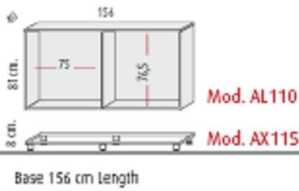

WENGUE:
Top, base and side panel
WENGUE:
Middle and Back panel