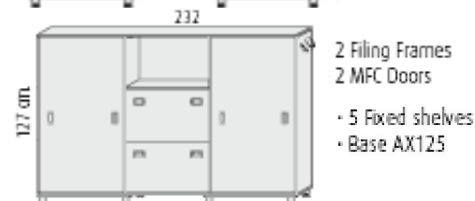

1270mm high x 2320mm wide @ **£666.00**