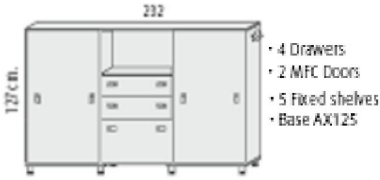

890mm high x 2330mm wide @ **£556.00**

890mm high x 2330mm wide @ **£685.00**

1270mm high x 2320mm wide @ **£672.00**

1270mm high x 2320mm wide @ **£666.00**

1270mm high x 2320mm wide @ **£837.00**

1270mm high x 2320mm wide @ **£677.00**

1270mm high x 2320mm wide @ **£854.00**

1270mm high x 2320mm wide @ **£684.00**

1270mm high x 2320mm wide @ **£854.00**

Design your own Armarios

890mm stackable module @ **£151.00**

890mm stackable module @ **£206.00**