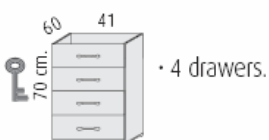

1000mm diameter meeting end @ **£115.00**

1650mm meeting end for 2 x corner desks @ **£105.00**

960mm x 800 link @ **£115.00**

1650mm diameter mobile meeting end @ **£243.00**

1200mm x 600mm link top @ **£65.00**

600mm top for pedestal @ **£39.00**

1250mm top for 2 pedestals @ **£105.00**

3 drawer desk height pedestal without top @ **£202.00**

4 drawer desk height pedestal without top @ **£210.00**