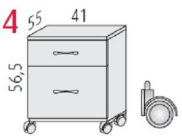

800mm deep 4 drawer @ **£218.00**

J114