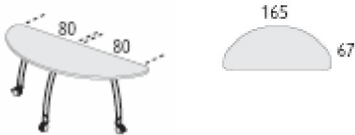

1600mm x 800mm @ **£253.00**

1600mm x 800mm height adjustable @ **£306.00**

1800mm x 800mm @ **£307.00**

1800mm x 800mm height adjustable @ **£317.00**

960mm x 500mm reversible return desk @ **£116.00**

**C64**

1600mm x 1200mm Right and Left hand @ **£288.00**

**C66**

1800mm x 1200mm Right or Left hand @ **£298.00**

**C68**

2000mm x 1200mm desk with meeting end @ **£317.00**

**CX60**

Leg support

Corner support leg @ **£31.00**

1000mm diameter meeting end @ **£115.00**

1650mm meeting end for 2 x corner desks @ **£105.00**

960mm x 800 link @ **£115.00**

1650mm diameter mobile meeting end @ **£243.00**

1200mm x 600mm link top @ **£65.00**