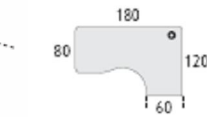

## Rectangular desks

1000mm x 800mm @ **£217.00**

1000mm x 800mm height adjustable @ **£263.00**

1200mm x 800mm @ **£232.00**

1200mm x 800mm height adjustable @ **£287.00**

1400mm x 800mm @ **£238.00**

1400mm x 800mm height adjustable @ **£288.00**

1600mm x 800mm @ **£253.00**

1600mm x 800mm height adjustable @ **£306.00**

1800mm x 800mm @ **£307.00**

1800mm x 800mm height adjustable @ **£317.00**

960mm x 500mm reversible return desk @ **£116.00**

**C64**

1600mm x 1200mm Right and Left hand @ **£288.00**

**C66**

1800mm x 1200mm Right or Left hand @ **£298.00**

**C68**

2000mm x 1200mm desk with meeting end @ **£317.00**

**CX60**

Leg support

Corner support leg @ **£31.00**