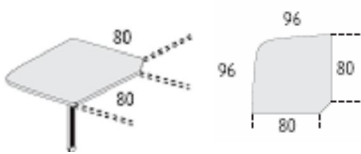

1600mm x 800mm @ **£253.00**

1600mm x 800mm height adjustable @ **£306.00**

1800mm x 800mm @ **£307.00**

1800mm x 800mm height adjustable @ **£317.00**

960mm x 500mm reversible return desk @ **£116.00**

**C64**

1600mm x 1200mm Right and Left hand @ **£288.00**

**C66**

1800mm x 1200mm Right or Left hand @ **£298.00**

**C68**

2000mm x 1200mm desk with meeting end @ **£317.00**

**CX60**

Leg support

Corner support leg @ **£31.00**

1000mm diameter meeting end @ **£115.00**

1650mm meeting end for 2 x corner desks @ **£105.00**

960mm x 800 link @ **£115.00**

1650mm diameter mobile meeting end @ **£243.00**

1200mm x 600mm link top @ **£65.00**