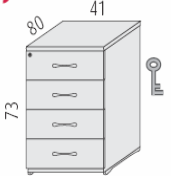

## Pedestal drawer units

**J134**

600mm deep 3 drawer @ **£201.00**

**J136**

600mm deep 4 drawer @ **£197.00**

**J135**

800mm deep 3 drawer @ **£221.00**

**J137**