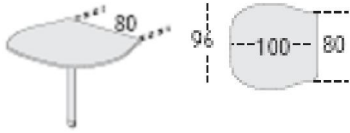

1600mm x 800mm @ **£253.00**

1600mm x 800mm height adjustable @ **£306.00**

1800mm x 800mm @ **£307.00**

1800mm x 800mm height adjustable @ **£317.00**

960mm x 500mm reversible return desk @ **£116.00**

**C64**

1600mm x 1200mm Right and Left hand @ **£288.00**

**C66**

1800mm x 1200mm Right or Left hand @ **£298.00**

**C68**

2000mm x 1200mm desk with meeting end @ **£317.00**

**CX60**

Leg support

Corner support leg @ **£31.00**

1000mm diameter meeting end @ **£115.00**

1650mm meeting end for 2 x corner desks @ **£105.00**

960mm x 800 link @ **£115.00**

1650mm diameter mobile meeting end @ **£243.00**

1200mm x 600mm link top @ **£65.00**