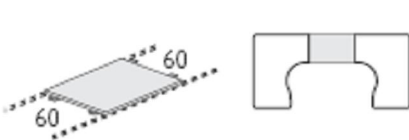

1600mm x 1200mm Right and Left hand @ **£288.00**

**C66**

1800mm x 1200mm Right or Left hand @ **£298.00**

**C68**

2000mm x 1200mm desk with meeting end @ **£317.00**

**CX60**

Leg support

Corner support leg @ **£31.00**

1000mm diameter meeting end @ **£115.00**

1650mm meeting end for 2 x corner desks @ **£105.00**

960mm x 800 link @ **£115.00**

1650mm diameter mobile meeting end @ **£243.00**

1200mm x 600mm link top @ **£65.00**