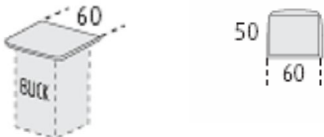

1600mm x 1200mm Right and Left hand @ **£288.00**

**C66**

1800mm x 1200mm Right or Left hand @ **£298.00**

**C68**

2000mm x 1200mm desk with meeting end @ **£317.00**

**CX60**

Leg support

Corner support leg @ **£31.00**

1000mm diameter meeting end @ **£115.00**

1650mm meeting end for 2 x corner desks @ **£105.00**

960mm x 800 link @ **£115.00**

1650mm diameter mobile meeting end @ **£243.00**

1200mm x 600mm link top @ **£65.00**

600mm top for pedestal @ **£39.00**

1250mm top for 2 pedestals @ **£105.00**

3 drawer desk height pedestal without top @ **£202.00**

4 drawer desk height pedestal without top @ **£210.00**