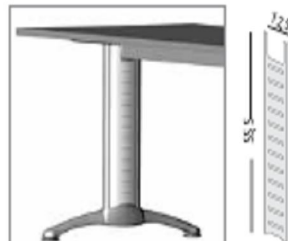

**Frame:**

Extruded aluminum profile in silver or dark grey with epoxy finish.  
 1.5 mm, laminated steel beam, 40x60 profile with epoxy finish.  
 Moulded aluminum Top support with silver epoxy finished.

**Supports:**

**Electrification:**

Cable management channel and optional cable tower

**CABLE CHANNEL AND SPINE**

**PLASTIC SPINE**

**CABLE CHANNEL**

**METAL CABLE RISER (CENTRAL RANGE)**

**FIXED HEIGHT DESK**