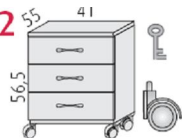

800mm deep 4 drawer @ **£218.00**

**J114**

2 drawer under desk pedestal @ **£141.00**

**J116**

3 drawer under desk pedestal @ **£136.00**

**J140**

2 drawer under desk lockable pedestal @ **£165.00**

**J132**