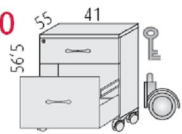

800mm deep 4 drawer @ **£218.00**

**J114**

2 drawer under desk pedestal @ **£141.00**

**J116**

3 drawer under desk pedestal @ **£136.00**

**J140**

2 drawer under desk lockable pedestal @ **£165.00**

**J132**