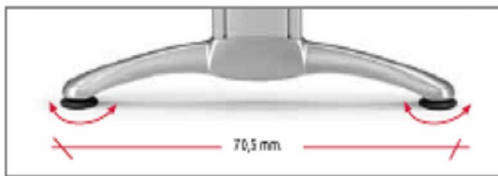

Aluminum Profile and feet:

Moulded aluminum feet with silver epoxy finish. Each foot has two anti-skid levers.