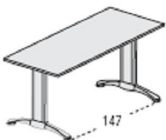

## Rectangular desks

1000mm x 800mm @ **£217.00**

1000mm x 800mm height adjustable @ **£263.00**

1200mm x 800mm @ **£232.00**

1200mm x 800mm height adjustable @ **£287.00**

1400mm x 800mm @ **£238.00**

1400mm x 800mm height adjustable @ **£288.00**

1600mm x 800mm @ **£253.00**

1600mm x 800mm height adjustable @ **£306.00**

1800mm x 800mm @ **£307.00**

1800mm x 800mm height adjustable @ **£317.00**

960mm x 500mm reversible return desk @ **£116.00**

**C64**