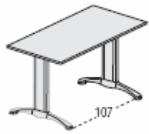

## Rectangular desks

1000mm x 800mm @ **£217.00**

1000mm x 800mm height adjustable @ **£263.00**

1200mm x 800mm @ **£232.00**

1200mm x 800mm height adjustable @ **£287.00**

1400mm x 800mm @ **£238.00**

1400mm x 800mm height adjustable @ **£288.00**

1600mm x 800mm @ **£253.00**

1600mm x 800mm height adjustable @ **£306.00**

1800mm x 800mm @ **£307.00**

1800mm x 800mm height adjustable @ **£317.00**

960mm x 500mm reversible return desk @ **£116.00**

**C64**