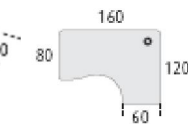

## Rectangular desks

1000mm x 800mm @ **£217.00**

1000mm x 800mm height adjustable @ **£263.00**

1200mm x 800mm @ **£232.00**

1200mm x 800mm height adjustable @ **£287.00**

1400mm x 800mm @ **£238.00**

1400mm x 800mm height adjustable @ **£288.00**

1600mm x 800mm @ **£253.00**

1600mm x 800mm height adjustable @ **£306.00**

1800mm x 800mm @ **£307.00**

1800mm x 800mm height adjustable @ **£317.00**

960mm x 500mm reversible return desk @ **£116.00**

**C64**

1600mm x 1200mm Right and Left hand @ **£288.00**

**C66**

1800mm x 1200mm Right or Left hand @ **£298.00**

**C68**

2000mm x 1200mm desk with meeting end @ **£317.00**

**CX60**

Leg support

Corner support leg @ **£31.00**