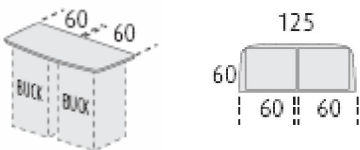

1600mm x 1200mm Right and Left hand @ **£288.00**

**C66**

1800mm x 1200mm Right or Left hand @ **£298.00**

**C68**

2000mm x 1200mm desk with meeting end @ **£317.00**

**CX60**

Leg support

Corner support leg @ **£31.00**

1000mm diameter meeting end @ **£115.00**

1650mm meeting end for 2 x corner desks @ **£105.00**

960mm x 800 link @ **£115.00**

1650mm diameter mobile meeting end @ **£243.00**

1200mm x 600mm link top @ **£65.00**

600mm top for pedestal @ **£39.00**

1250mm top for 2 pedestals @ **£105.00**

3 drawer desk height pedestal without top @ **£202.00**

4 drawer desk height pedestal without top @ **£210.00**