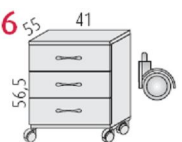

2 drawer under desk pedestal @ **£141.00**

J116