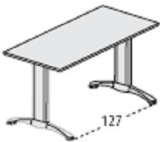

## Rectangular desks

1000mm x 800mm @ **£217.00**

1000mm x 800mm height adjustable @ **£263.00**

1200mm x 800mm @ **£232.00**

1200mm x 800mm height adjustable @ **£287.00**

1400mm x 800mm @ **£238.00**

1400mm x 800mm height adjustable @ **£288.00**

1600mm x 800mm @ **£253.00**

1600mm x 800mm height adjustable @ **£306.00**

1800mm x 800mm @ **£307.00**

1800mm x 800mm height adjustable @ **£317.00**

960mm x 500mm reversible return desk @ **£116.00**

**C64**